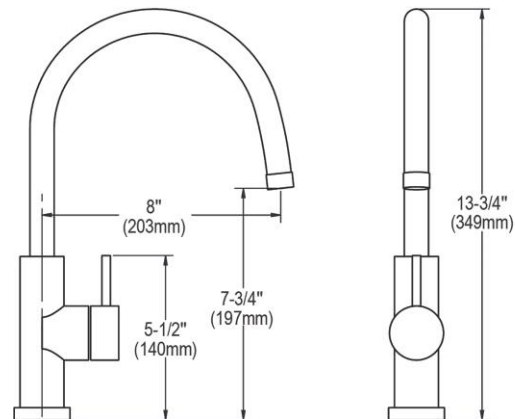

PART: _____ QTY: _____
PROJECT: _____
CONTACT: _____
DATE: _____
NOTES: _____
APPROVAL: _____

In keeping with our policy of continuing product improvement, Elkay reserves the right to change product specifications without notice. Please visit elkay.com for the most current version of Elkay product specification sheets. This specification describes an Elkay product with design, quality, and functional benefits to the user. When making a comparison of other producers' offerings, be certain these features are not overlooked.