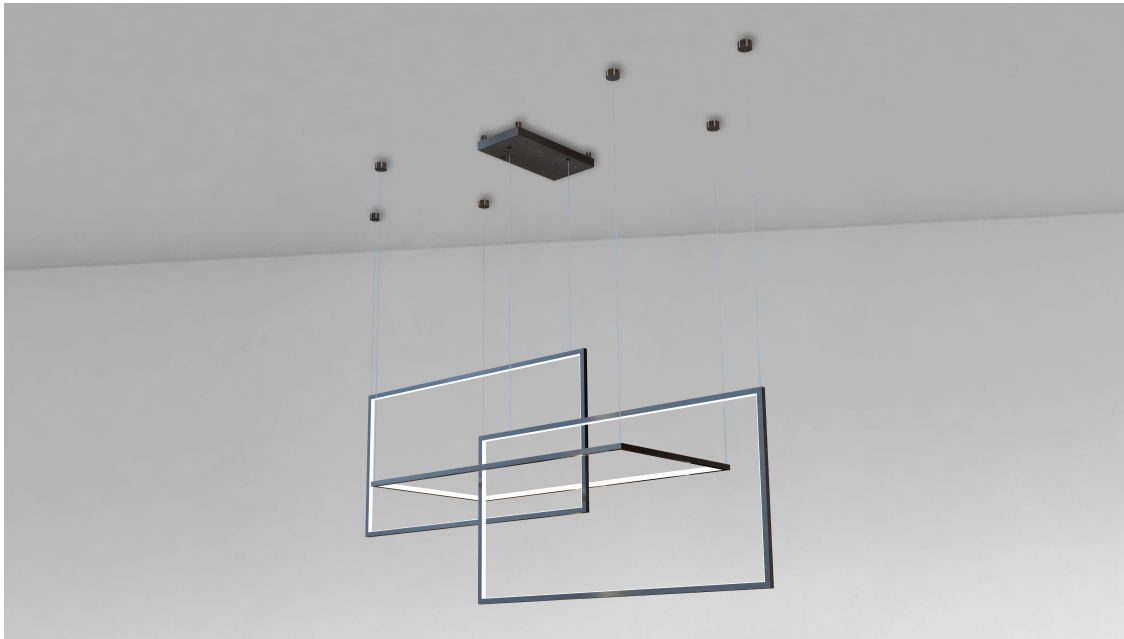

birot™

Eire Dark Matt

Birot Collection
item COL-101-HM

Description

Application: Suspended
Installation: Surface mounted
Material: Stainless steel
Adjustable maximum drop height: 157.5 in
Light Source L ED
Power consumption: 80W
Color temperature: 3000K
Lumen Flux: 8400lm
Dimmable: Yes
IP 20