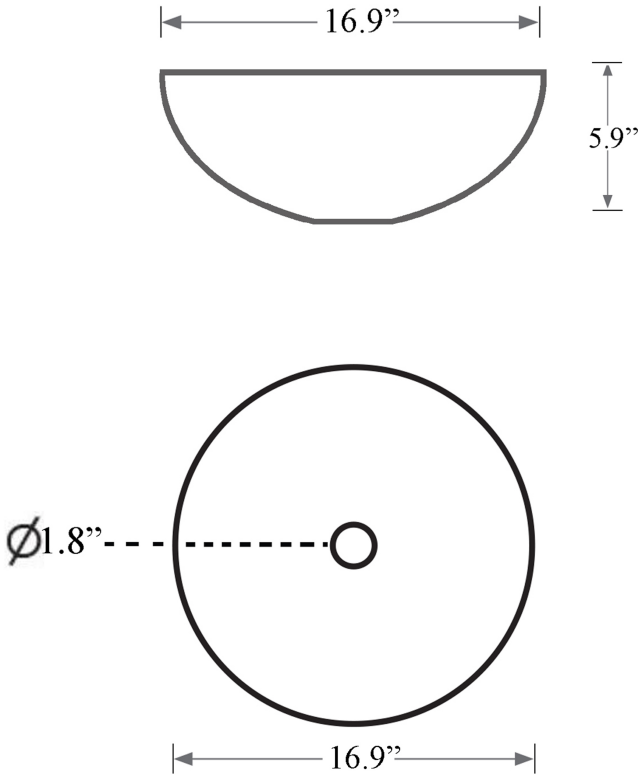

### Finishes:

-  Clear
-  Amber
-  Pink

\* WS Bath Collections reserves the right to revise dimensions or information on this sheet without notice

|                                  |  |   |   |
|----------------------------------|--|---|---|
| <b>Collection  </b><br>Glamorous | <b>Model  </b><br>Crystal Tulipa SC170 | Dimensions Metric<br><i>1 inch = 2.54 cm</i><br><i>1 inch = 25.4 mm</i> | <br>1051 Lea Drive - Collegeville, PA 19426<br>Tel. 215 513 9400 - Fax 610 831 0215<br><a href="http://www.ws bathcollections.com">www.ws bathcollections.com</a> - <a href="mailto:info@ws bathcollectins.com">info@ws bathcollectins.com</a> |
|----------------------------------|--|---|---|

# Product Specs Sheets

Crystal Tulipa SC170

Weight: 15 lbs.

**Collection |**  
Glamorous

**Model |**  
Crystal Tulipa SC170

Dimensions Metric  
*1 inch = 2.54 cm*  
*1 inch = 25.4 mm*

1051 Lea Drive - Collegeville, PA 19426  
Tel. 215 513 9400 - Fax 610 831 0215  
[www.ws bathcollections.com](http://www.ws bathcollections.com) - [info@ws bathcollections.com](mailto:info@ws bathcollections.com)

### Vessel/ countertop installation

Bolts

Silicone (optional)

Collection  
Glamorous

Model |  
Crystal Tulipa SC170

Dimensions Metric

1 inch = 2.54 cm  
1 inch = 25.4 mm

**WS**®  
BATH  
COLLECTIONS