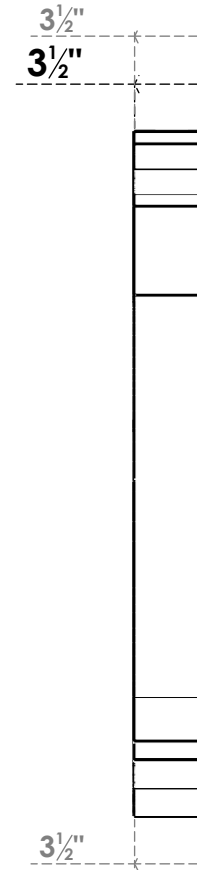

ITEM NUMBER: BKTUROS035X035X24000X32000X035X035X035IMP00RCPR

3 1/2"W X 24"D X 32"H X 3 1/2"T IMPERIAL ROUGH CEDAR WOODGRAIN OPEN BRACKET, TRADITIONAL TOP AND BACK, 3 1/2"W SOLID BRACE, PRIMED TAN

SIDE PROFILE

FRONT PROFILE

ISOMETRIC

GENERATED DATE : 06/18/2023

EKENA MILLWORK
2300 WEST MAIN ST.
CLARKSVILLE, TX 75426
TOLL FREE: 866-607-0453
WWW.EKENAMILLWORK.COM

NOTES

1. INSTALLATION TO BE COMPLETED IN ACCORDANCE WITH MANUFACTURER'S SPECIFICATIONS.
2. DRAWING MAY NOT BE TO SCALE
3. THIS DRAWING IS INTENDED FOR DESIGN AND PLANNING PURPOSES ONLY.
4. ALL INFORMATION CONTAINED HEREIN WAS CURRENT AT THE TIME OF DEVELOPMENT BUT MUST BE REVIEWED AND APPROVED BY THE PRODUCT MANUFACTURER TO BE CONSIDERED ACCURATE.
5. TIMBERTHANE ARCHITECTURAL PRODUCTS ARE MADE FROM HIGH DENSITY URETHANE AND COME FACTORY PRIMED