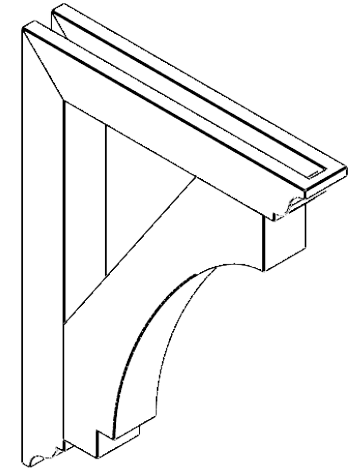

ITEM NUMBER: BKTUROS035X035X24000X32000X035X035X035IMP00RCPR

3 1/2"W X 24"D X 32"H X 3 1/2"T IMPERIAL ROUGH CEDAR WOODGRAIN OPEN BRACKET, TRADITIONAL TOP AND BACK, 3 1/2"W SOLID BRACE, PRIMED TAN

SIDE PROFILE

FRONT PROFILE

ISOMETRIC

GENERATED DATE : 06/18/2023

EKENA MILLWORK
2300 WEST MAIN ST.
CLARKSVILLE, TX 75426
TOLL FREE: 866-607-0453
WWW.EKENAMILLWORK.COM

NOTES

1. INSTALLATION TO BE COMPLETED IN ACCORDANCE WITH MANUFACTURER'S SPECIFICATIONS.
2. DRAWING MAY NOT BE TO SCALE
3. THIS DRAWING IS INTENDED FOR DESIGN AND PLANNING PURPOSES ONLY.
4. ALL INFORMATION CONTAINED HEREIN WAS CURRENT AT THE TIME OF DEVELOPMENT BUT MUST BE REVIEWED AND APPROVED BY THE PRODUCT MANUFACTURER TO BE CONSIDERED ACCURATE.
5. TIMBERTHANE ARCHITECTURAL PRODUCTS ARE MADE FROM HIGH DENSITY URETHANE AND COME FACTORY PRIMED