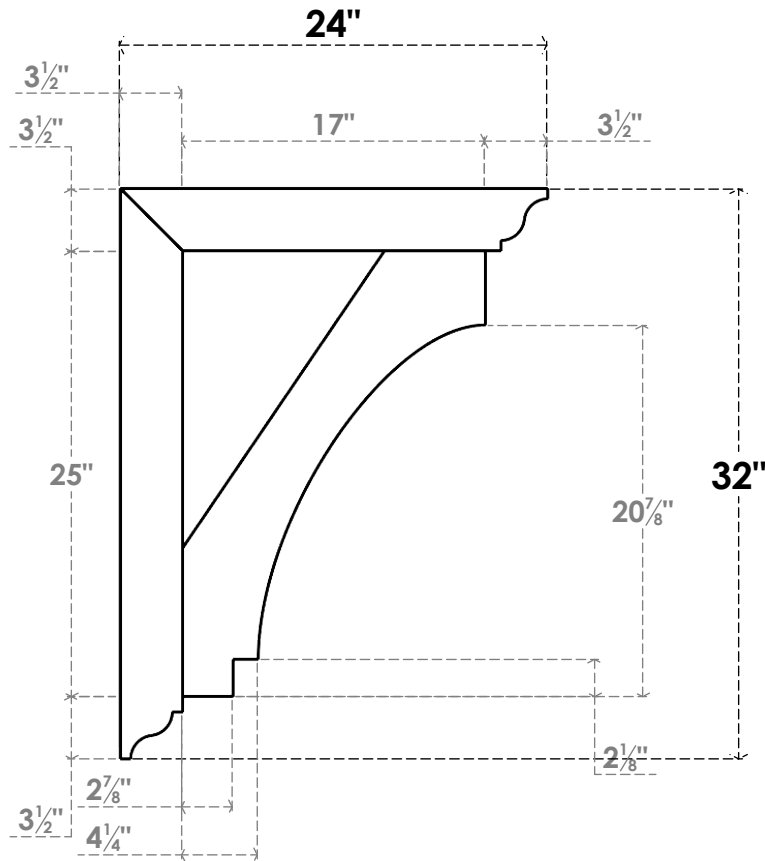

ITEM NUMBER: BKTUROS035X035X24000X32000X035X035X035IMP00RCPR

3 1/2"W X 24"D X 32"H X 3 1/2"T IMPERIAL ROUGH CEDAR WOODGRAIN OPEN BRACKET, TRADITIONAL TOP AND BACK, 3 1/2"W SOLID BRACE, PRIMED TAN

SIDE PROFILE

FRONT PROFILE

ISOMETRIC

GENERATED DATE : 06/18/2023

EKENA MILLWORK
2300 WEST MAIN ST.
CLARKSVILLE, TX 75426
TOLL FREE: 866-607-0453
WWW.EKENAMILLWORK.COM

NOTES

1. INSTALLATION TO BE COMPLETED IN ACCORDANCE WITH MANUFACTURER'S SPECIFICATIONS.
2. DRAWING MAY NOT BE TO SCALE
3. THIS DRAWING IS INTENDED FOR DESIGN AND PLANNING PURPOSES ONLY.
4. ALL INFORMATION CONTAINED HEREIN WAS CURRENT AT THE TIME OF DEVELOPMENT BUT MUST BE REVIEWED AND APPROVED BY THE PRODUCT MANUFACTURER TO BE CONSIDERED ACCURATE.
5. TIMBERTHANE ARCHITECTURAL PRODUCTS ARE MADE FROM HIGH DENSITY URETHANE AND COME FACTORY PRIMED