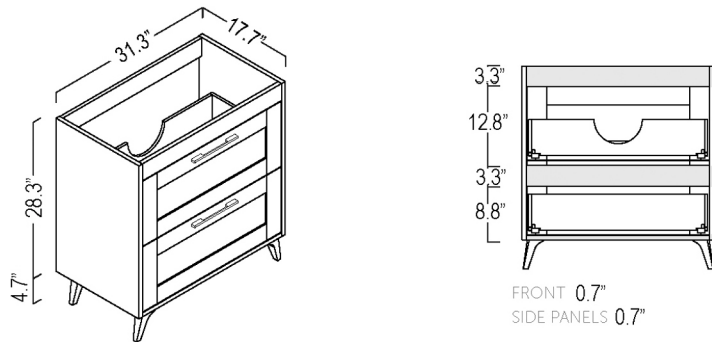

Collection Rose	Model Rose C80F	Dimensions Metric <i>1 inch = 2.54 cm</i> <i>1 inch = 25.4 mm</i>	 1051 Lea Drive - Collegeville, PA 19426 Tel. 215 513 9400 - Fax 610 831 0215 www.ws bathcollections.com - info@ws bathcollections.com
-----------------------------	-----------------------------	--	---

Rose C80F

Sink

Base Unit

Technical information

* WS Bath Collections reserve the right to make revisions without notice to product specifications, dimensions, or information.

<p>Collection Rose</p>	<p>Model Rose C80F</p>	<p>Dimensions Metric 1 inch = 2.54 cm 1 inch = 25.4 mm</p>	 <p>1051 Lea Drive - Collegeville, PA 19426 Tel. 215 513 9400 - Fax 610 831 0215 www.ws bathcollections.com - info@ws bathcollectins.com</p>
-------------------------------------	-------------------------------------	--	---