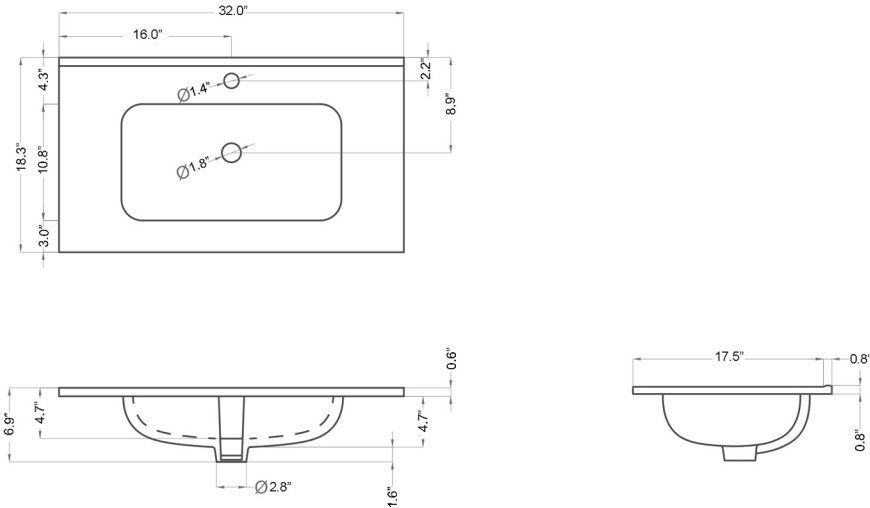

Collection Rose	Model Rose C80F	Dimensions Metric <i>1 inch = 2.54 cm</i> <i>1 inch = 25.4 mm</i>	 1051 Lea Drive - Collegeville, PA 19426 Tel. 215 513 9400 - Fax 610 831 0215 www.ws bathcollections.com - info@ws bathcollections.com
-----------------------------	-----------------------------	--	---

Rose C80F

Sink

Base Unit

Technical information

* WS Bath Collections reserve the right to make revisions without notice to product specifications, dimensions, or information.

<p>Collection Rose</p>	<p>Model Rose C80F</p>	<p>Dimensions Metric 1 inch = 2.54 cm 1 inch = 25.4 mm</p>	 <p>1051 Lea Drive - Collegeville, PA 19426 Tel. 215 513 9400 - Fax 610 831 0215 www.ws bathcollections.com - info@ws bathcollectins.com</p>
-------------------------------------	-------------------------------------	--	---