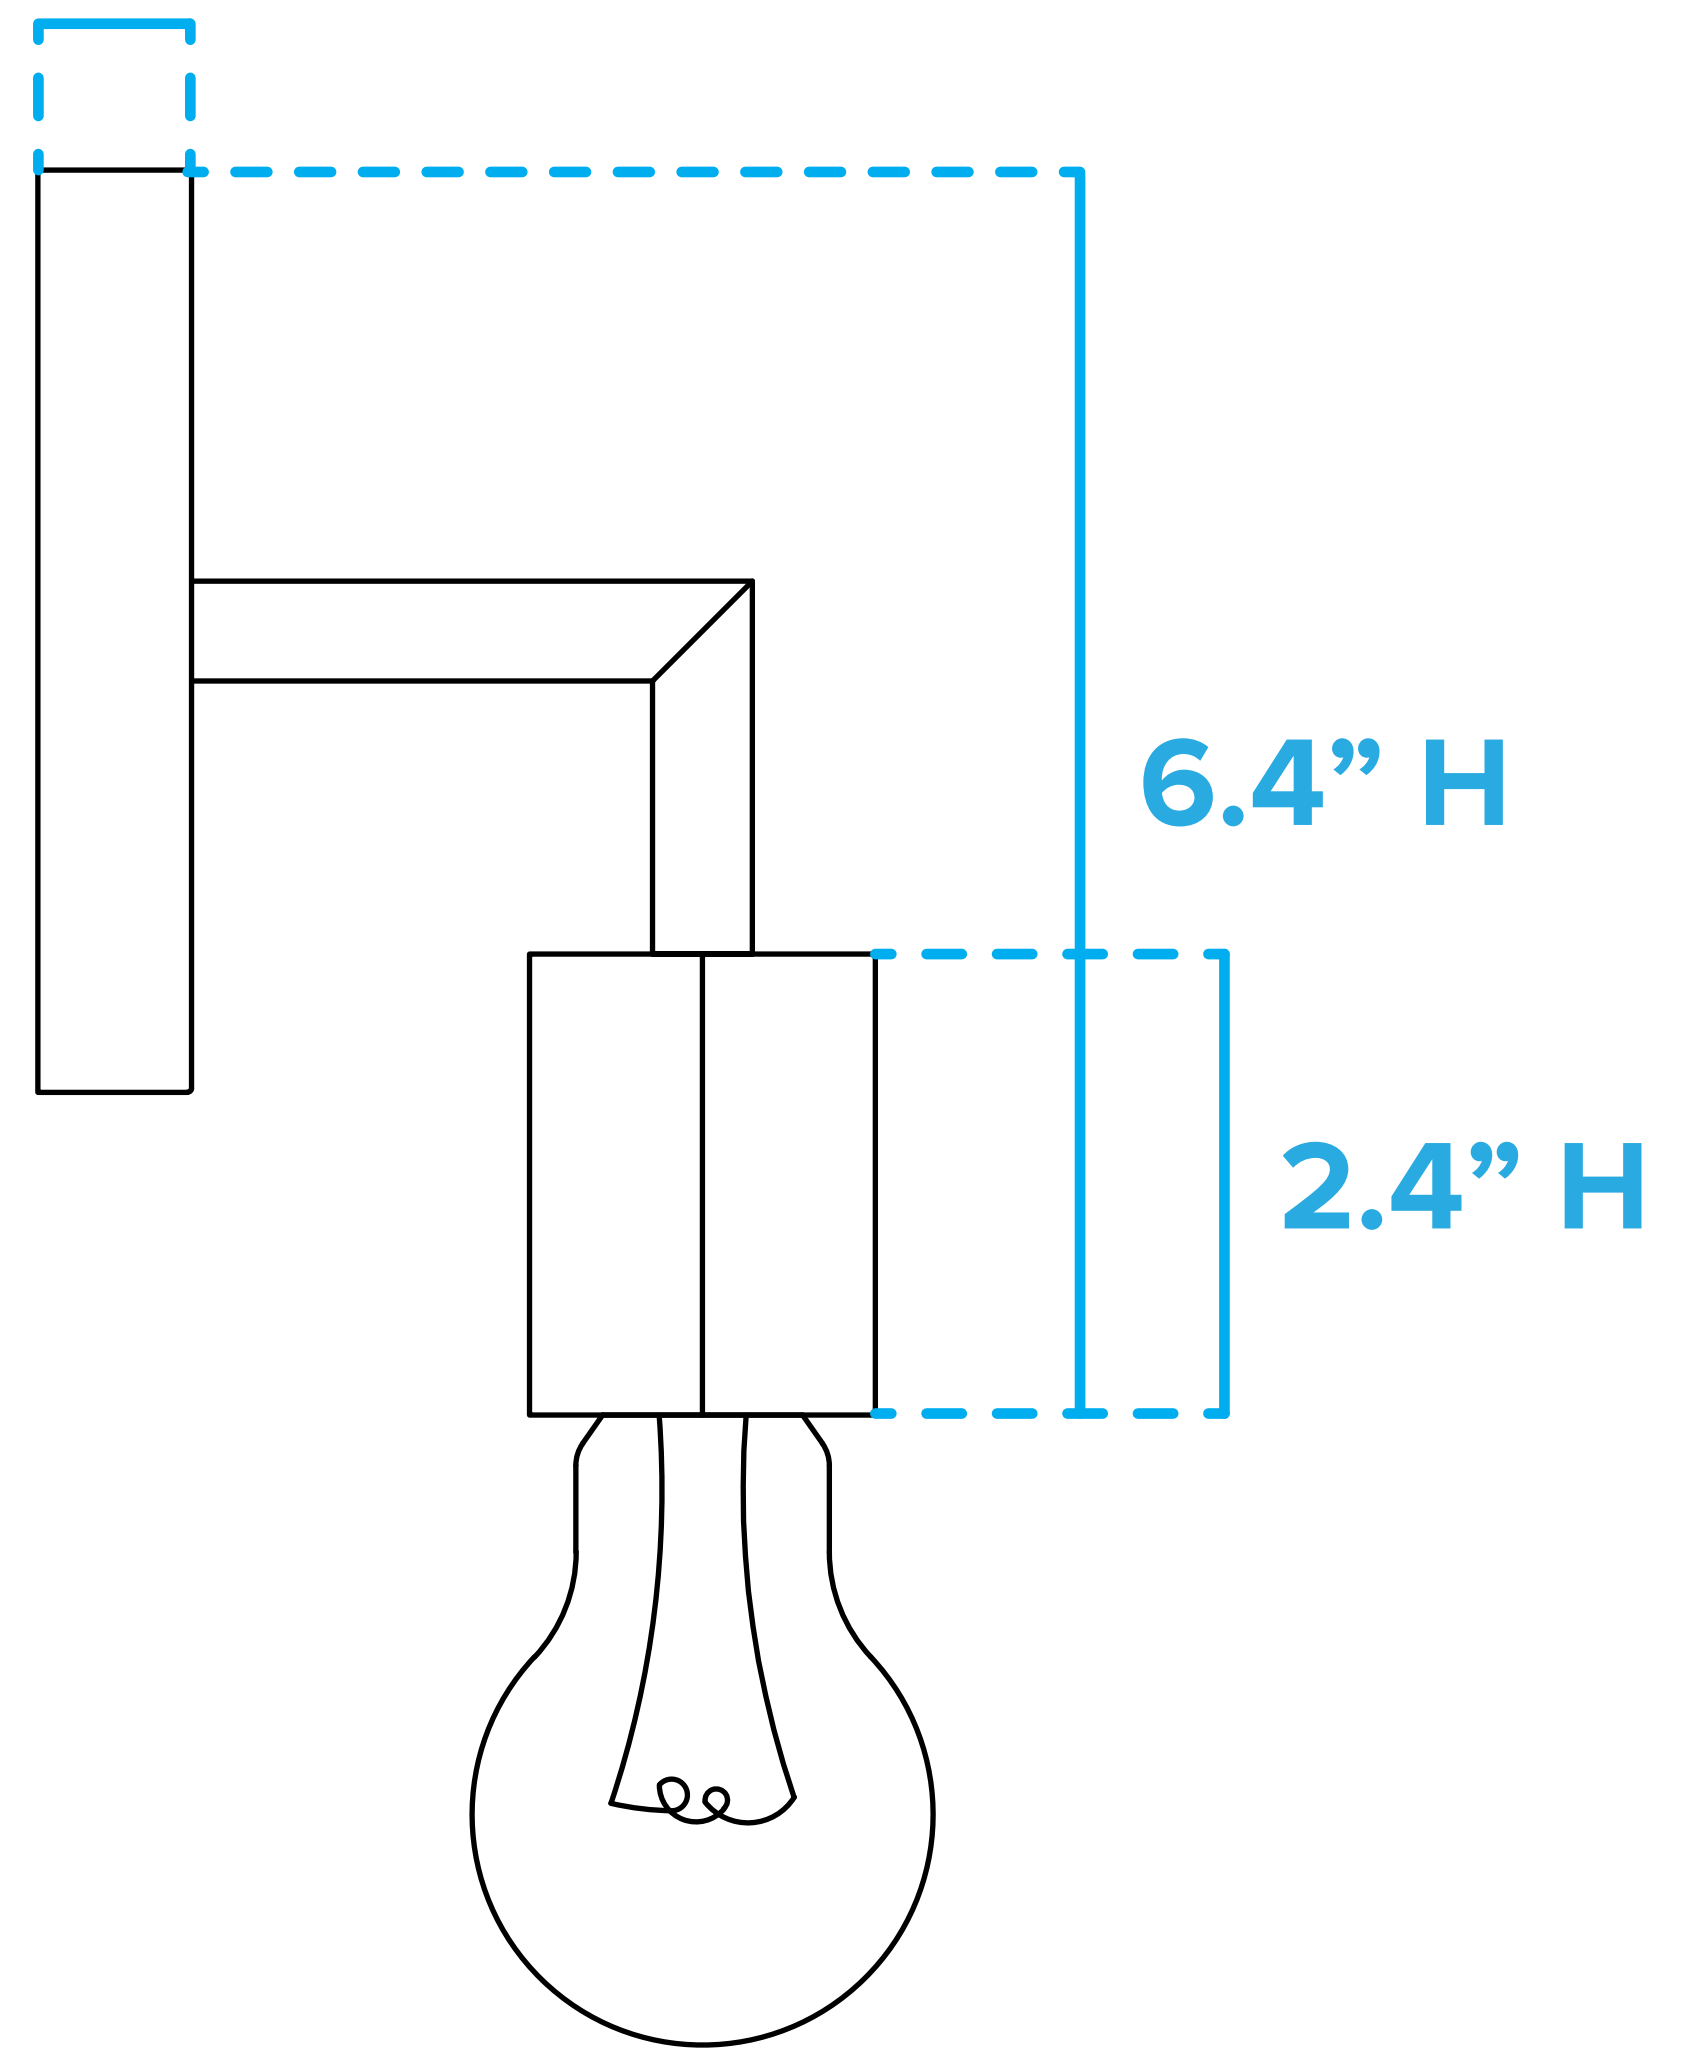

Top View

4.7" Dia.

Front View

0.8" W

Side View