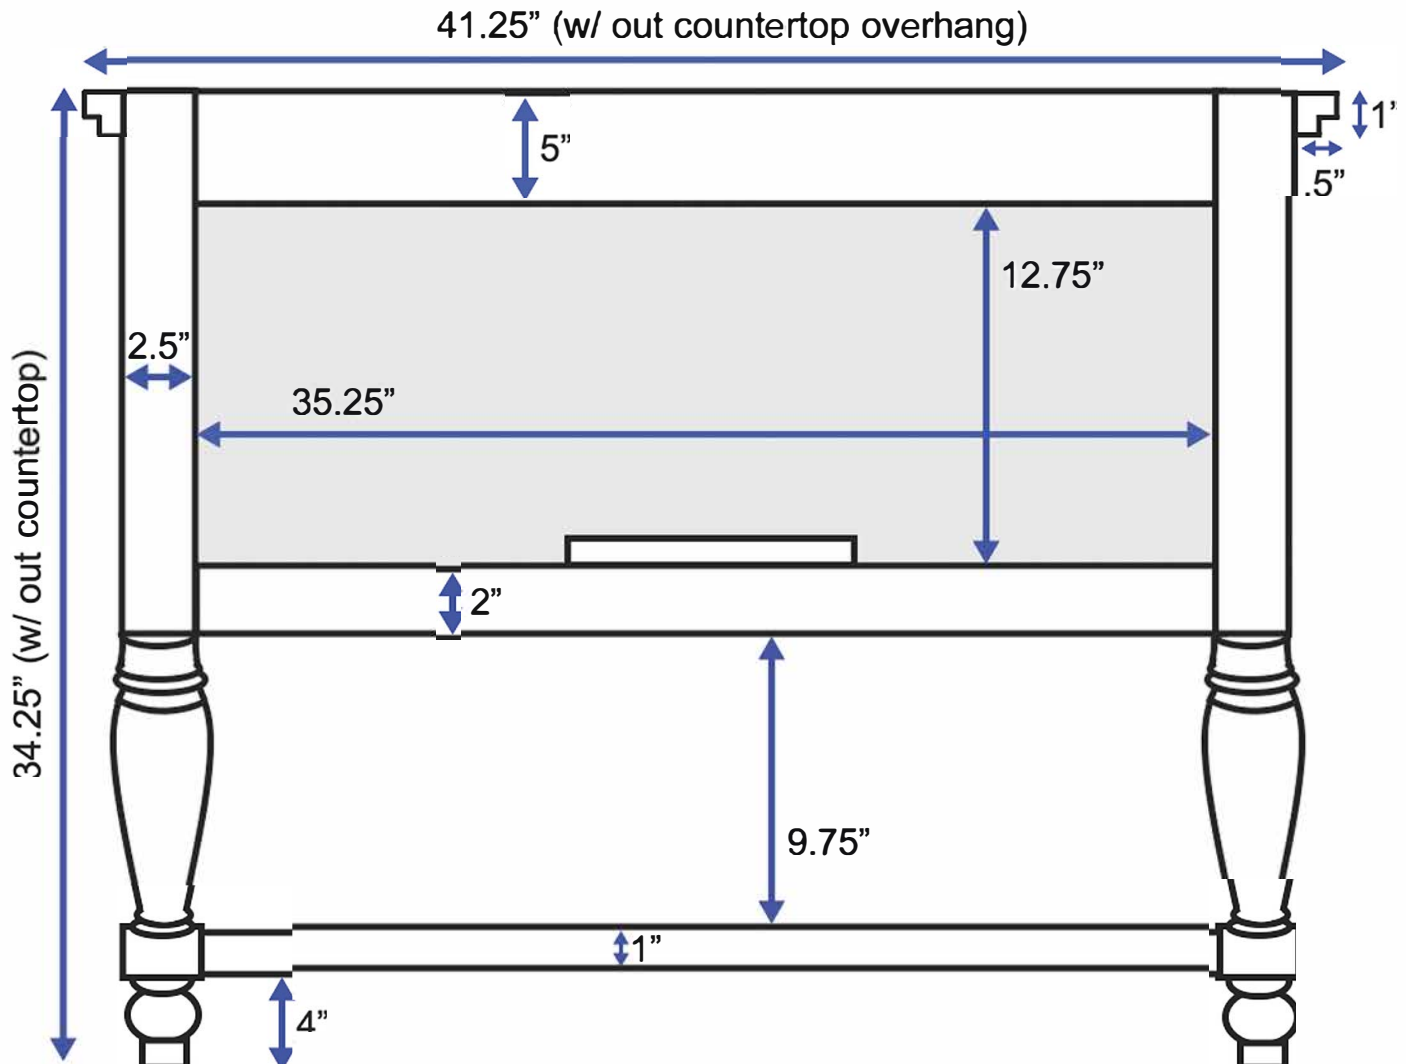

42-inch Bath Vanity (Back View)

All measurements are approximate and rounded to the nearest quarter-inch. Please allow for a slight margin of error.