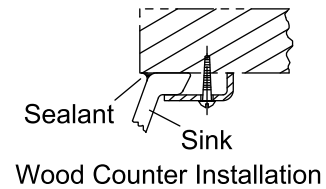

Features

- Vitreous china.
- Under-mount.
- Oval sculpted basin.
- Without overflow.
- No faucet holes; requires wall- or counter-mount faucet.
- 17" (432 mm) x 14" (356 mm)

Recommended Accessories

K-9018 P-Trap

Components

Additional included component/s: Basin clamp accessory, and adjustable linkage.

Codes/Standards

ASME A112.19.2/CSA B45.1

KOHLER® One-Year Limited Warranty

See website for detailed warranty information.

Available Color/Finishes

Color tiles intended for reference only.

Color	Code	Description
	0	White
	96	Biscuit
	47	Almond

Technical Information

All product dimensions are nominal.

Bowl configuration: Single

Installation: Under-mount

Bowl area (Only) Length: 17" (432 mm)

Width: 14" (356 mm)

Water depth: 6-3/8" (162 mm)

Drain hole: 1-3/4" (44 mm)

Template: Under-mount, 1193643, required, not included

Notes

Install this product according to the installation guide.