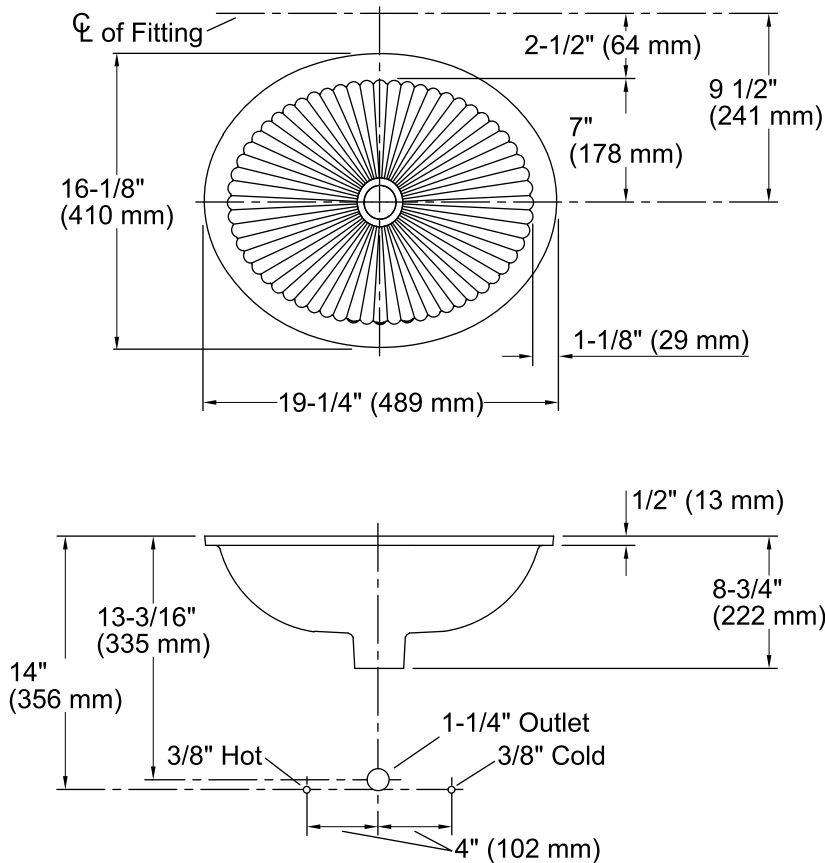

Features

- Vitreous china.
- Under-mount.
- Oval sculpted basin.
- Without overflow.
- No faucet holes; requires wall- or counter-mount faucet.
- 17" (432 mm) x 14" (356 mm)

Recommended Accessories

K-9018 P-Trap

Components

Additional included component/s: Basin clamp accessory, and adjustable linkage.

Codes/Standards

ASME A112.19.2/CSA B45.1

KOHLER® One-Year Limited Warranty

See website for detailed warranty information.

Available Color/Finishes

Color tiles intended for reference only.

Color	Code	Description
	0	White
	96	Biscuit
	47	Almond

Technical Information

All product dimensions are nominal.

Bowl configuration: Single

Installation: Under-mount

Bowl area (Only) Length: 17" (432 mm)

Width: 14" (356 mm)

Water depth: 6-3/8" (162 mm)

Drain hole: 1-3/4" (44 mm)

Template: Under-mount, 1193643, required, not included

Notes

Install this product according to the installation guide.