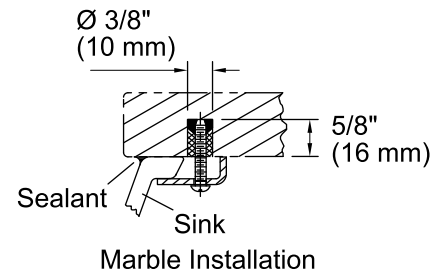

Features

- Vitreous china.
- Under-mount.
- Oval sculpted basin.
- Without overflow.
- No faucet holes; requires wall- or counter-mount faucet.
- 17" (432 mm) x 14" (356 mm)

Recommended Accessories

K-9018 P-Trap

Components

Additional included component/s: Basin clamp accessory, and adjustable linkage.

Codes/Standards

ASME A112.19.2/CSA B45.1

KOHLER® One-Year Limited Warranty

See website for detailed warranty information.

Available Color/Finishes

Color tiles intended for reference only.

Color	Code	Description
	0	White
	96	Biscuit
	47	Almond

Technical Information

All product dimensions are nominal.

Bowl configuration: Single

Installation: Under-mount

Bowl area (Only) Length: 17" (432 mm)

Width: 14" (356 mm)

Water depth: 6-3/8" (162 mm)

Drain hole: 1-3/4" (44 mm)

Template: Under-mount, 1193643, required, not included

Notes

Install this product according to the installation guide.