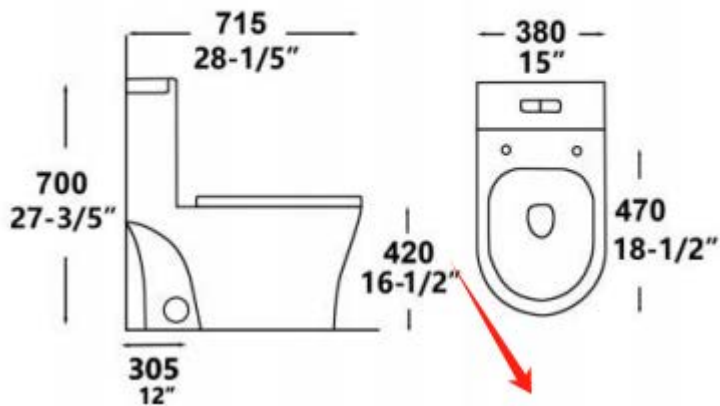

MATTWT

OVS-0382Z-ADA

Swirling Rush One-piece toilet

Size:715x380x700mm

S-trap:305mm Roughing-in