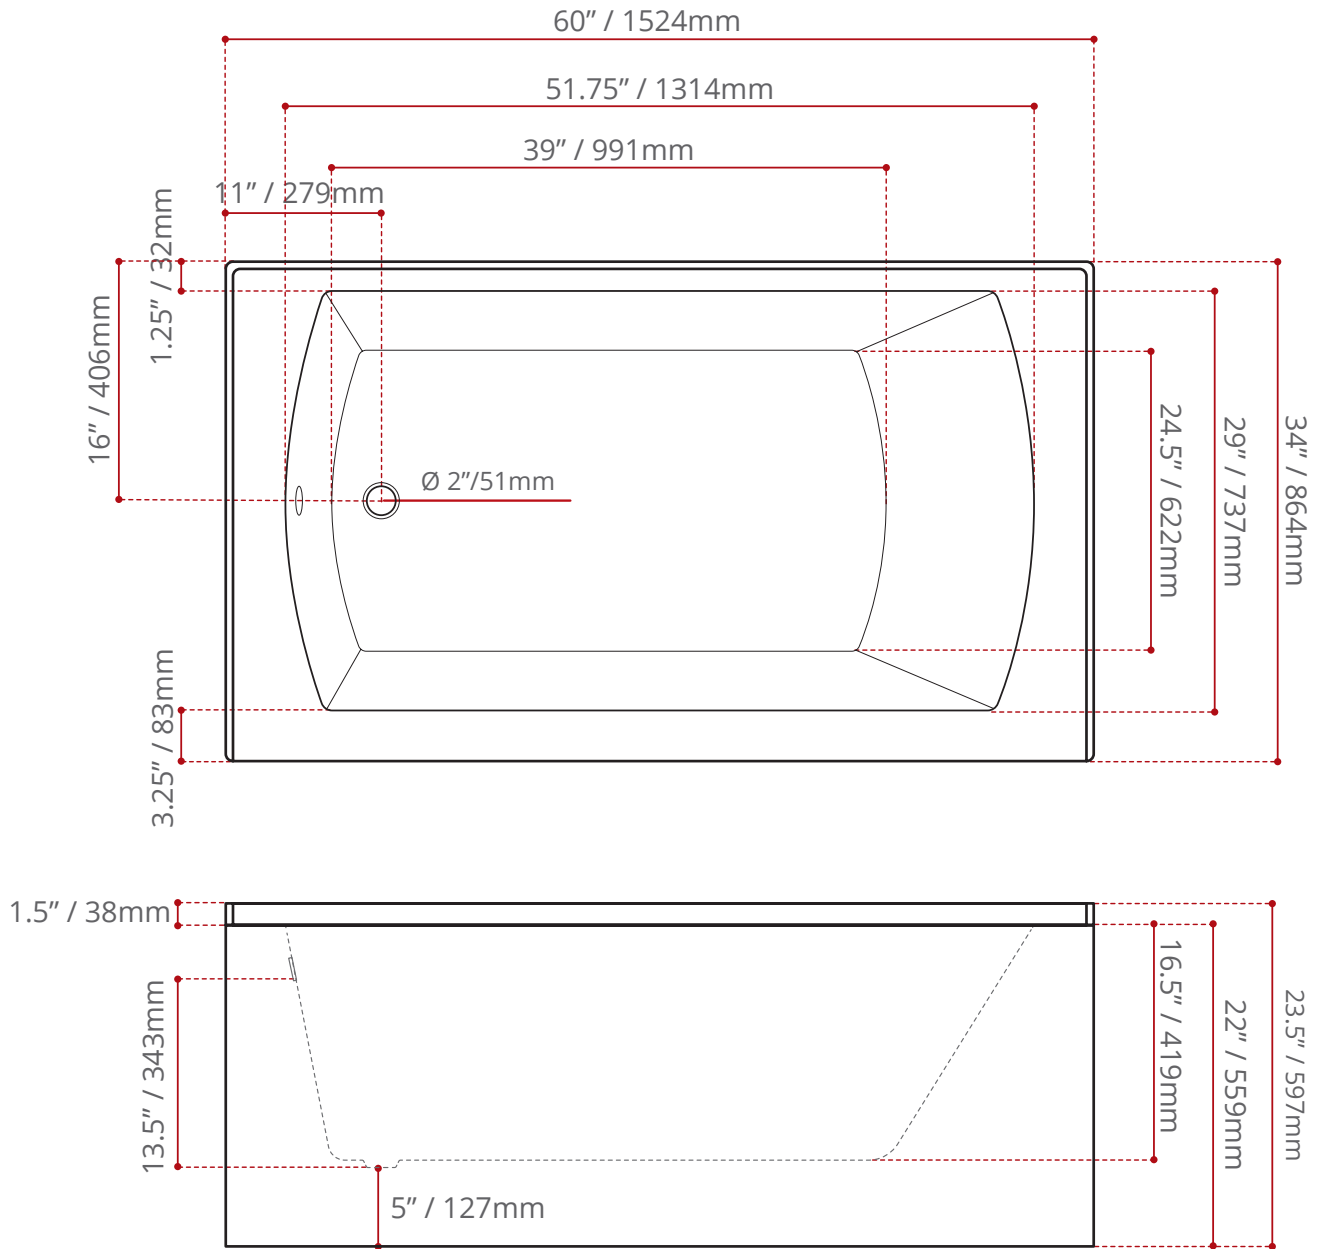

DESCRIPTION:

- Modern style.
- Plain skirt.
- Above Floor Rough-in
- End drain.
- High gloss / Crack-resistant acrylic.
- Made in Canada.
- Complies with CSA & IAPMO standards.

MEASUREMENTS:

- **Length:** 60" / 1524mm
- **Width:** 34" / 864mm
- **Skirt Height:** 22" / 559mm

WATER DEPTH

13.5" / 343mm
Drain to overflow

CAPACITY

56 gal.
212 litres of water

AVAILABLE COLOURS:

White -WHT-

Black -BLK-

Biscuit -BIS-

CONFIGURATIONS:

- Textured Bottom.
- Skirt cut-off.
- 3/4" Set back wood apron.
- Double tiling flange.

JETTING OPTIONS

- LATERAL AIR JETS
- AIR ILLUSION JETS
- SANTÉ AIR
- SQUARE ZEN AIR JETS
- NECK-JET MASSAGE SYSTEM
- ROUND WHIRLPOOL JETS
- THIN LINE WHIRLPOOL JETS
- SQUARE WHIRLPOOL JETS
- V-MASSEUSE
- CHROMATHERAPY
- COMFORT WARM SYSTEM
- AROMATHERAPY

SHIPPING INFORMATION:

- **Length:** 62" / 1575mm
- **Width:** 38" / 965mm
- **Height:** 26" / 660mm
- **Net Weight:** 35.8 kg / 79 lbs
- **Gross Weight:** 40 kg / 88 lbs

DISCLAIMER:

Measurements may vary $\pm \frac{1}{4}$ "
(Diagram Not to scale)