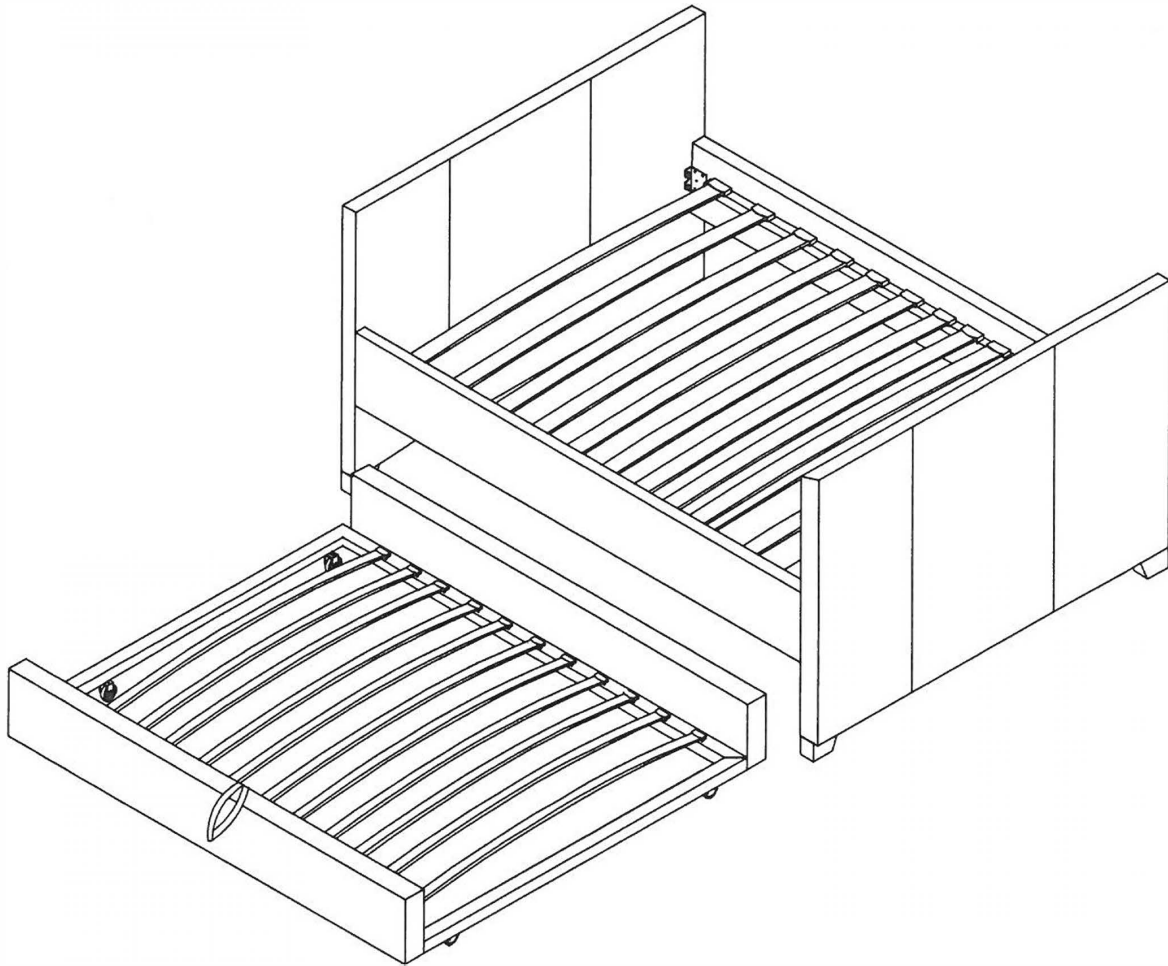

DAY BED

TWIN BED SIZE ASSEMBLY INSTRUCTION

IMPORTANT

- Please ensure underside of furniture unit is wiped clean with cloth before placing to the desired location. Avoid dragging furniture on carpets to prevent possible staining.

WARNING: This Product contains Small Components - Please ensure they are kept away from small children.

PARTS

<p>1. Headboard x 1pc</p> 	<p>2. Footboard x 1pc</p> 	<p>3. Up Side Rail x 2pcs</p> 
<p>4. Down Side Rail x 2pcs</p> 	<p>5. Unilateral Glue Box 48pcs</p> 	<p>6. Side Iron x 2pcs</p> 
<p>7. Bed wood Leg x 4pcs</p> 	<p>8. Slat x 24pcs</p> 	<p>9. Feet In x 4pcs</p> 