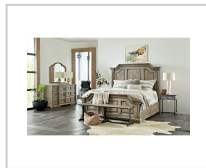

## Hooker Furniture Bedroom La Grange Bradshaw 5/0 Panel Footboard

**Hooker Furniture**  
[www.hookerfurniture.com](http://www.hookerfurniture.com)

**SKU:** 6960-90252-80

**Width:** 70" (177.8 cm)

**Depth:** 7" (17.8 cm)

**Bed Size:** Queen

**Finish:** Medium Wood

**Brand:** Hooker Furniture

**Collection Features:** Taking the next step in creating a Hill Country family of collections, Hooker Furniture has introduced LaGrange. The anthology of bedroom, living room, dining room, occasional and home office furniture is inspired by the Hill Country region of Texas, including the town of LaGrange, one of the stops made by the Hooker Furniture design team in search of inspiration. The collection includes heavily distressed oak and hickory surfaces, extensive carving and scroll work, aged metals, sedimentary stone and primitive textiles. Each piece has a unique story to tell, while still retaining the authentic American character of the original collection. LaGrange is updated with a fresh new personality, brought to life by four distinctive finishes and modern conveniences for the lifestyles of today.