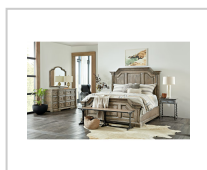

HOOKER®

FURNITURE

Hooker Furniture Bedroom La Grange Bradshaw 5/0 Panel Footboard

Hooker Furniture

www.hookerfurniture.com

SKU: 6960-90252-80

Width: 70" (177.8 cm)

Depth: 7" (17.8 cm)

Height: 32" (81.3 cm)

Weight: 112.2 lb (50.5 kg)

Volume: 16.86 cu ft (0.5 m³)

Carton Width: 9.75 (24.8 cm)

Carton Length: 74.25" (188.6 cm)

Carton Height: 40.25 (102.2 cm)

Carton Weight: 147.4 lb (66.3 kg)

Type: Beds, Footboards

Category: Bedroom

Collection: La Grange

Number of Shelves: 0

Number of Drawers: 0

Number of Leaves: 0

Style: Traditional

Bed Size: Queen

Finish: Medium Wood

Brand: Hooker Furniture

Collection Features: Taking the next step in creating a Hill Country family of collections, Hooker Furniture has introduced LaGrange. The anthology of bedroom, living room, dining room, occasional and home office furniture is inspired by the Hill Country region of Texas, including the town of LaGrange, one of the stops made by the Hooker Furniture design team in search of inspiration. The collection includes heavily distressed oak and hickory surfaces, extensive carving and scroll work, aged metals, sedimentary stone and primitive textiles. Each piece has a unique story to tell, while still retaining the authentic American character of the original collection. LaGrange is updated with a fresh new personality, brought to life by four distinctive finishes and modern conveniences for the lifestyles of today.

Status: Active

Finish: Wash off, a dry, medium wood tone finish with distressing. Distressing includes rasping, gouging and chopping.

Features: Queen size