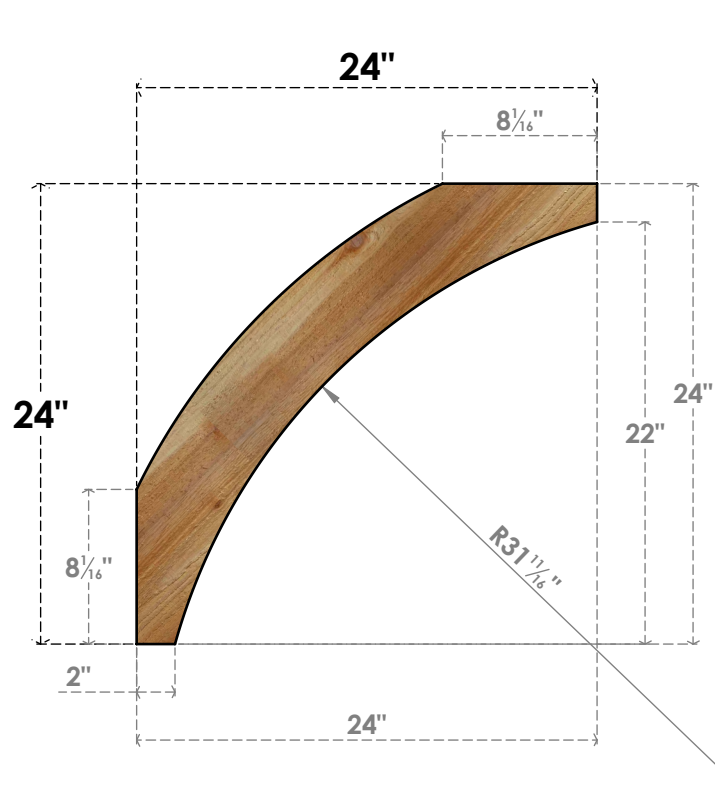

BRC06X24X24THR00RWR

6"W X 24"D X 24"H THORTON ROUGH SAWN BRACE, WESTERN RED CEDAR

SIDE

FRONT

EKENA MILLWORK
 2300 WEST MAIN ST.
 CLARKSVILLE, TX 75426
 TOLL FREE: 866-607-0453
 WWW.EKENAMILLWORK.COM

NOTES

1. INSTALLATION TO BE COMPLETED IN ACCORDANCE WITH MANUFACTURER'S SPECIFICATIONS.
2. DRAWING MAY NOT BE TO SCALE
3. THIS DRAWING IS INTENDED FOR DESIGN AND PLANNING PURPOSES ONLY.
4. ALL INFORMATION CONTAINED HEREIN WAS CURRENT AT THE TIME OF DEVELOPMENT BUT MUST BE REVIEWED AND APPROVED BY THE PRODUCT MANUFACTURER TO BE CONSIDERED ACCURATE.
5. PRODUCTS ARE NOT KILN DRIED. THIS ITEM IS UNIQUE AND WILL CONTAIN THE NATURAL VARIATIONS THAT THE WOOD SPECIES OFFERS. THIS MAY RESULT IN VARIATIONS UP TO 1/4"