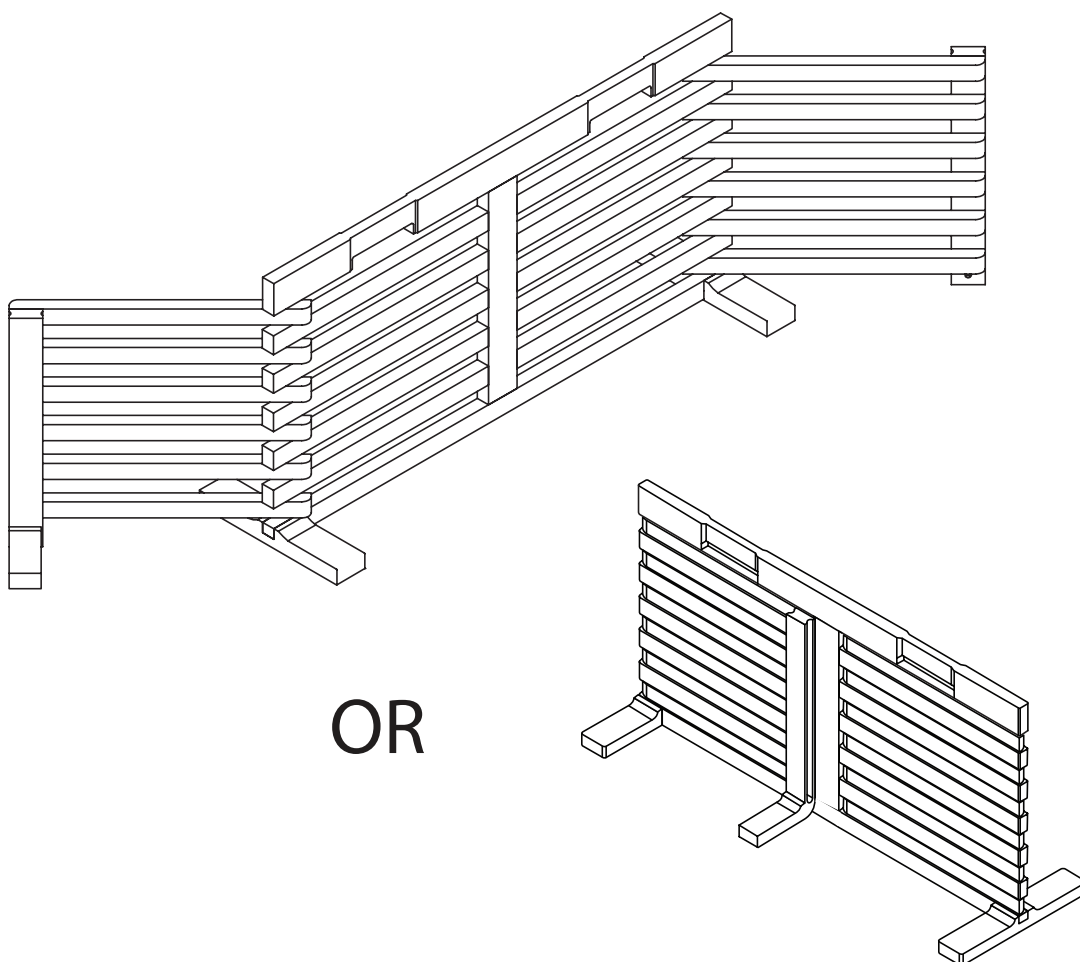

## CARE INSTRUCTIONS

Thank you for choosing GATE-N-CRATE FOLDING PET CRATE. With a little care and maintenance, GATE-N-CRATE FOLDING PET CRATE will provide your pet with comfort and enjoyment for many years to come!

- To clean panels, use clean water on a damp cloth.
- When assembling GATE-N-CRATE FOLDING PET CRATE, please handle all panels and/or hardware with care to avoid any possibilities of damages and/or injuries.