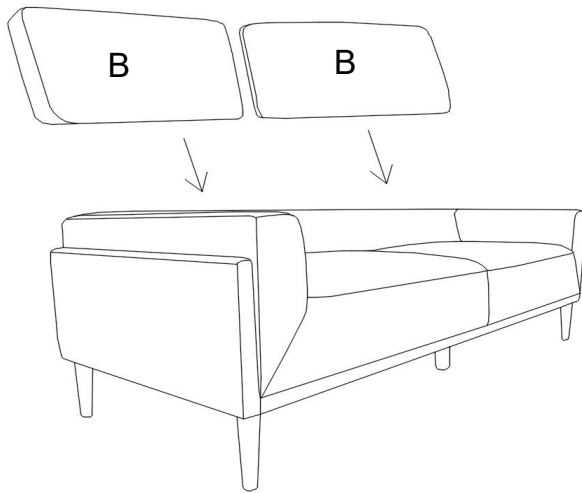

ASSEMBLY INSTRUCTIONS

Fine Furniture for every stage of life

SOFA

ASSEMBLY INSTRUCTIONS

ASSEMBLY TIPS:

1. Remove hardware from box and sort by size.
2. Please check to see that all hardware and parts are present prior to start of assembly.
3. Please follow attached instructions in the same sequence as numbered to assure fast & easy assembly.

ASSEMBLY TIME 15 MINUTES

PARTS IDENTIFICATION

A		BASE	1PC
B		BACK CUSHION	2PCS
C		LEG	4PCS
D		MIDDLE LEG	1PC

ASSEMBLY INSTRUCTIONS

STEP 1

STEP 2

STEP 3

Note : Dimension tolerance $\pm 5\%$