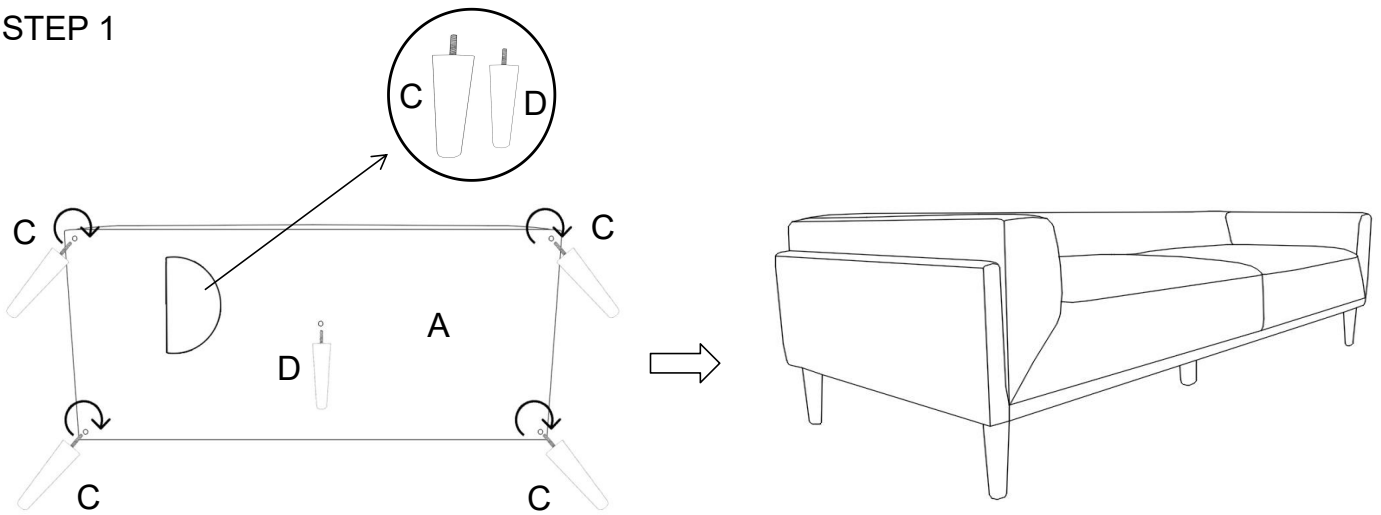

ASSEMBLY TIME 15 MINUTES

PARTS IDENTIFICATION

A		BASE	1PC
B		BACK CUSHION	2PCS
C		LEG	4PCS
D		MIDDLE LEG	1PC

ASSEMBLY INSTRUCTIONS

STEP 1

STEP 2

STEP 3

Note : Dimension tolerance $\pm 5\%$