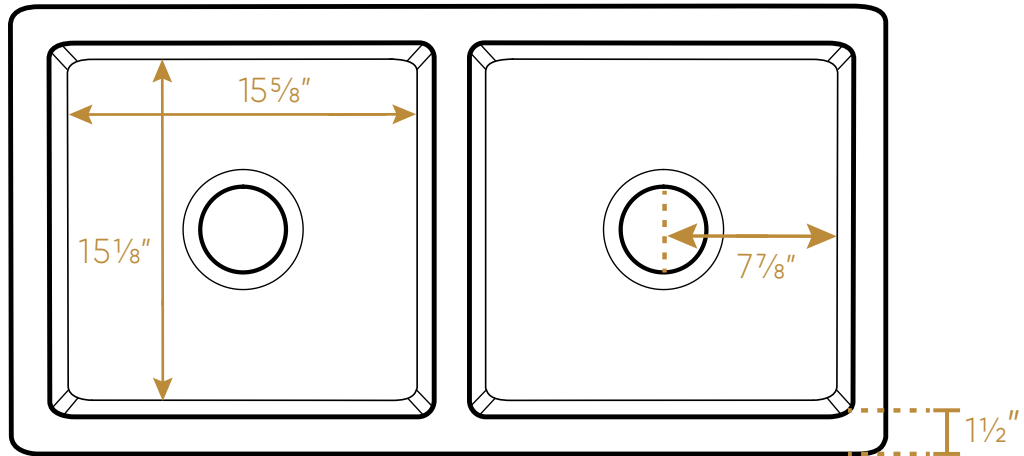

WHITEHAUS COLLECTION

WHRPDB3618-W

TOP

L x W x H
Overall Dimensions $36" \times 18" \times 10"$
Inside Bowl Dimensions $15\frac{5}{8}" \times 15\frac{1}{8}" \times 9\frac{1}{8}"$
161 lbs.

As Whitehaus Collection Farmhaus Fireclay Sinks are individually handmade, sink sizes can vary and all dimensions are approximate. We strongly recommend that your sink be supplied to your cabinetmaker prior to the fabrication of your kitchen cabinets and countertops. Cutouts are not to be made until they are checked against your sink. Whitehaus Collection recommends the use of a protective grid in the bottom of the sink to avoid potential scuffing from heavy-duty cookware.