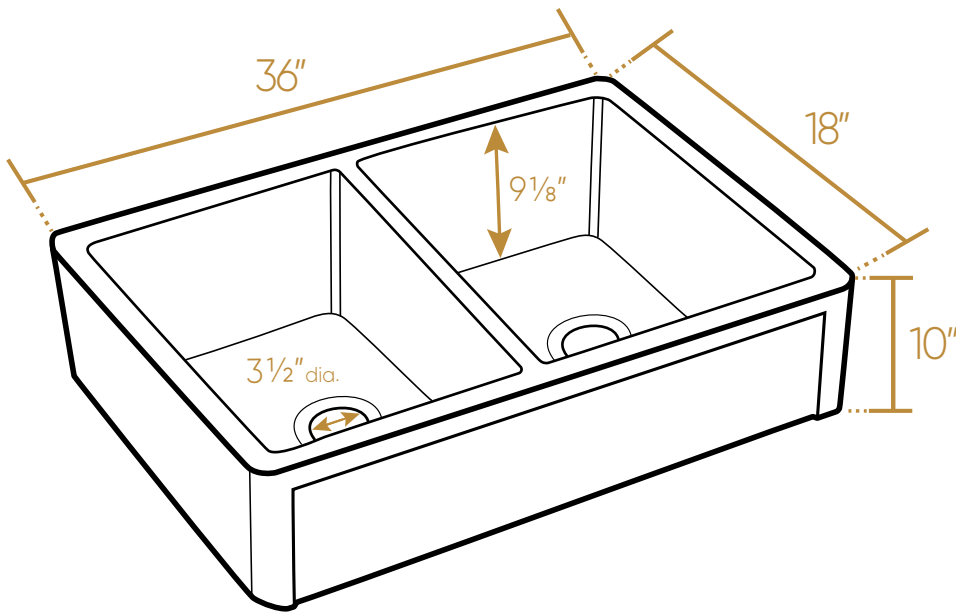

WHITEHAUS COLLECTION

WHRPDB3618-W

TOP

L x W x H
Overall Dimensions $36" \times 18" \times 10"$
Inside Bowl Dimensions $15\frac{5}{8}" \times 15\frac{1}{8}" \times 9\frac{1}{8}"$
161 lbs.

As Whitehaus Collection Farmhaus Fireclay Sinks are individually handmade, sink sizes can vary and all dimensions are approximate. We strongly recommend that your sink be supplied to your cabinetmaker prior to the fabrication of your kitchen cabinets and countertops. Cutouts are not to be made until they are checked against your sink. Whitehaus Collection recommends the use of a protective grid in the bottom of the sink to avoid potential scuffing from heavy-duty cookware.