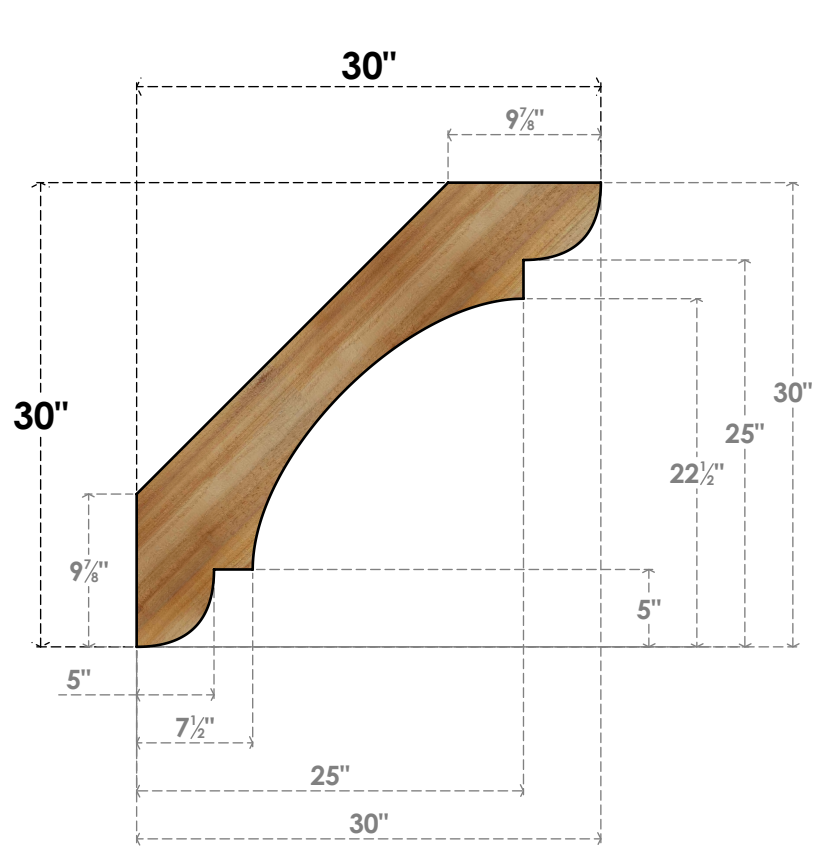

BRC06X30X30OLY00RWR

6"W X 30"D X 30"H OLYMPIC ROUGH SAWN BRACE, WESTERN RED CEDAR

SIDE

FRONT

EKENA MILLWORK
 2300 WEST MAIN ST.
 CLARKSVILLE, TX 75426
 TOLL FREE: 866-607-0453
 WWW.EKENAMILLWORK.COM

NOTES

1. INSTALLATION TO BE COMPLETED IN ACCORDANCE WITH MANUFACTURER'S SPECIFICATIONS.
2. DRAWING MAY NOT BE TO SCALE
3. THIS DRAWING IS INTENDED FOR DESIGN AND PLANNING PURPOSES ONLY.
4. ALL INFORMATION CONTAINED HEREIN WAS CURRENT AT THE TIME OF DEVELOPMENT BUT MUST BE REVIEWED AND APPROVED BY THE PRODUCT MANUFACTURER TO BE CONSIDERED ACCURATE.
5. PRODUCTS ARE NOT KILN DRIED. THIS ITEM IS UNIQUE AND WILL CONTAIN THE NATURAL VARIATIONS THAT THE WOOD SPECIES OFFERS. THIS MAY RESULT IN VARIATIONS UP TO 1/4"