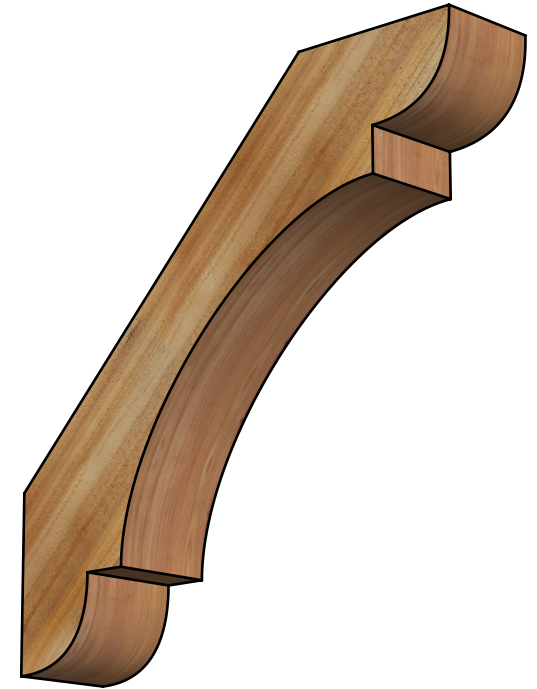

BRC06X30X30OLY00RWR

6"W X 30"D X 30"H OLYMPIC ROUGH SAWN BRACE, WESTERN RED CEDAR

SIDE

FRONT

EKENA MILLWORK
 2300 WEST MAIN ST.
 CLARKSVILLE, TX 75426
 TOLL FREE: 866-607-0453
 WWW.EKENAMILLWORK.COM

NOTES

1. INSTALLATION TO BE COMPLETED IN ACCORDANCE WITH MANUFACTURER'S SPECIFICATIONS.
2. DRAWING MAY NOT BE TO SCALE
3. THIS DRAWING IS INTENDED FOR DESIGN AND PLANNING PURPOSES ONLY.
4. ALL INFORMATION CONTAINED HEREIN WAS CURRENT AT THE TIME OF DEVELOPMENT BUT MUST BE REVIEWED AND APPROVED BY THE PRODUCT MANUFACTURER TO BE CONSIDERED ACCURATE.
5. PRODUCTS ARE NOT KILN DRIED. THIS ITEM IS UNIQUE AND WILL CONTAIN THE NATURAL VARIATIONS THAT THE WOOD SPECIES OFFERS. THIS MAY RESULT IN VARIATIONS UP TO 1/4"