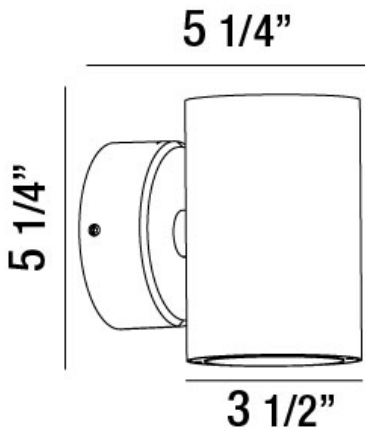

GLEN, LED OUTDOOR WALL MOUNT

Product Details

Collection	:	Design With Light
Item No.	:	28295-013
Colour	:	Marine Grey
Width	:	3 1/2"
Height	:	5 1/4"
Extension	:	5 1/4"
No. of Bulbs	:	2
Wattage	:	7W
Bulb Type	:	CREE LED / 3000K/820lm / IP54

Options Available

ITEM CODE	FINISH	SHADE
28295-013	marine grey	-
28295-020	graphine grey	-

Product Specifications

- Direct Wire
- Frost PC diffuser with silicone rubber gasket
- Powder coated with pretreatment for outdoor use