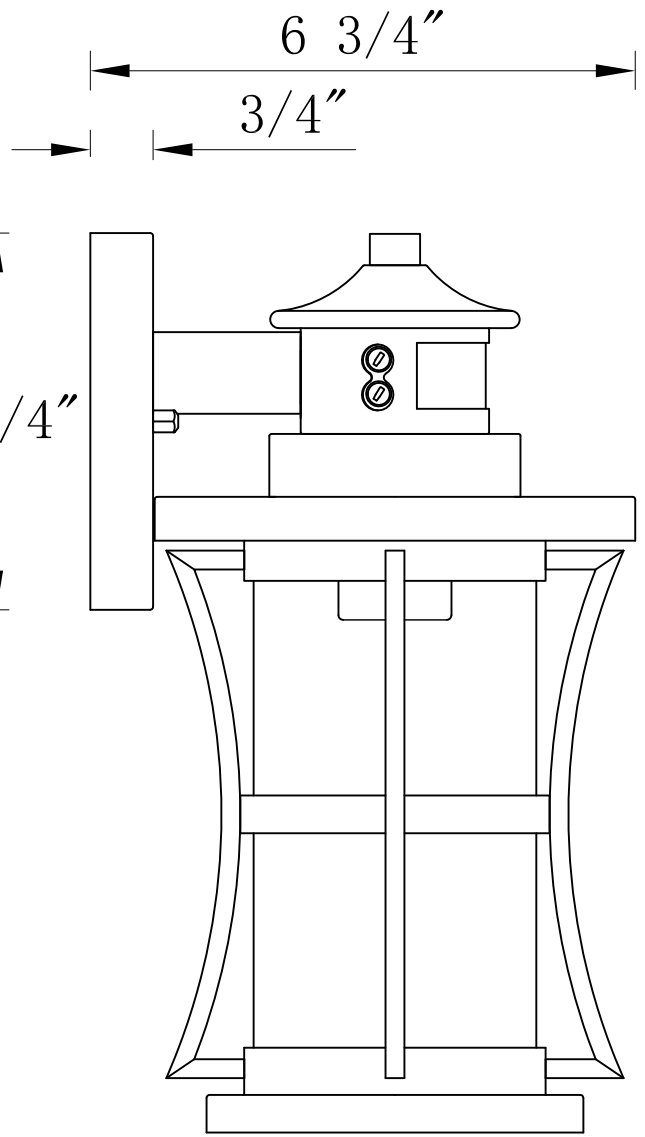

FRONT VIEW

SIDE VIEW

TOP VIEW

11 1/4"

CA2568-LIN