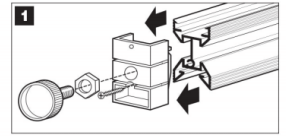

RELAX

RELAX

FLOOR TO WALL STANCHION W2240mm SSR-2121-080-AN

FLOOR TO WALL STANCHION

H2240mm

TOOLS REQUIRED:

TOP TIP:

* Fitting to the Stanchions. When attaching the brackets to the Stanchion ensure the washer, which sits within the Stanchion groove is rotated enough for a secure fitting (3a -3b).