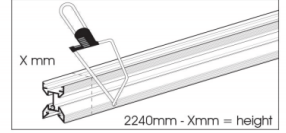

RELAX

RELAX

FLOOR TO WALL STANCHION W2240mm SSR-2121-080-AN

FLOOR TO WALL STANCHION

H2240mm

TOOLS REQUIRED:

TOP TIP:

* Fitting to the Stanchions. When attaching the brackets to the Stanchion ensure the washer, which sits within the Stanchion groove is rotated enough for a secure fitting (3a -3b).