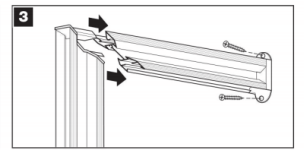

RELAX

RELAX

FLOOR TO WALL STANCHION W2240mm SSR-2121-080-AN

FLOOR TO WALL STANCHION

H2240mm

TOOLS REQUIRED:

TOP TIP:

* Fitting to the Stanchions. When attaching the brackets to the Stanchion ensure the washer, which sits within the Stanchion groove is rotated enough for a secure fitting (3a -3b).