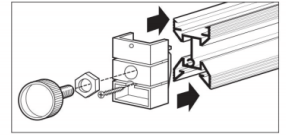

RELAX

RELAX

FLOOR TO WALL STANCHION W2240mm SSR-2121-080-AN

FLOOR TO WALL STANCHION

H2240mm

TOOLS REQUIRED:

TOP TIP:

* Fitting to the Stanchions. When attaching the brackets to the Stanchion ensure the washer, which sits within the Stanchion groove is rotated enough for a secure fitting (3a -3b).