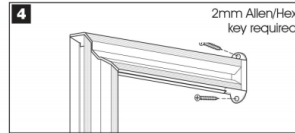

RELAX

RELAX

FLOOR TO WALL STANCHION W2240mm SSR-2121-080-AN

FLOOR TO WALL STANCHION

H2240mm

TOOLS REQUIRED:

TOP TIP:

* Fitting to the Stanchions. When attaching the brackets to the Stanchion ensure the washer, which sits within the Stanchion groove is rotated enough for a secure fitting (3a -3b).