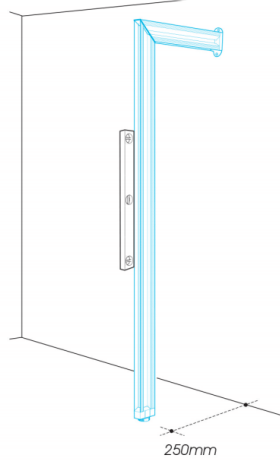

RELAX

RELAX

FLOOR TO WALL STANCHION W2240mm SSR-2121-080-AN

FLOOR TO WALL STANCHION

H2240mm

TOOLS REQUIRED:

TOP TIP:

* Fitting to the Stanchions. When attaching the brackets to the Stanchion ensure the washer, which sits within the Stanchion groove is rotated enough for a secure fitting (3a -3b).