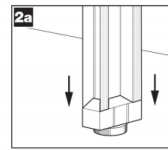

RELAX

RELAX

FLOOR TO WALL STANCHION W2240mm SSR-2121-080-AN

FLOOR TO WALL STANCHION

H2240mm

TOOLS REQUIRED:

TOP TIP:

* Fitting to the Stanchions. When attaching the brackets to the Stanchion ensure the washer, which sits within the Stanchion groove is rotated enough for a secure fitting (3a -3b).