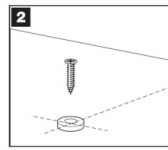

RELAX

RELAX

FLOOR TO WALL STANCHION W2240mm SSR-2121-080-AN

FLOOR TO WALL STANCHION

H2240mm

TOOLS REQUIRED:

TOP TIP:

* Fitting to the Stanchions. When attaching the brackets to the Stanchion ensure the washer, which sits within the Stanchion groove is rotated enough for a secure fitting (3a -3b).