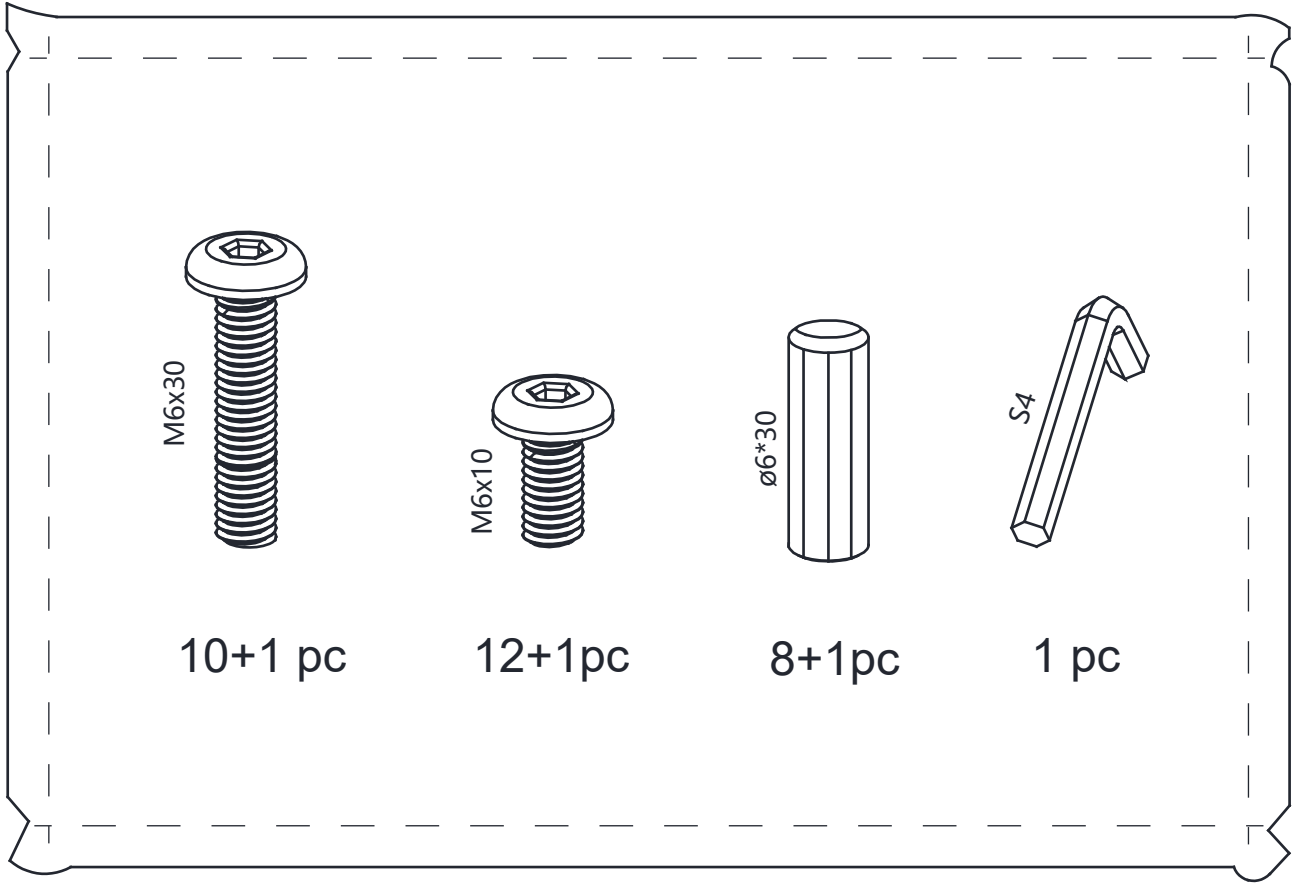

AntsandAnts

Coffee Table

Instruction manual

Please read the following instructions carefully:

1. You can choose to complete the installation with or without an assistant as needed.
2. To avoid giving you a bad installation experience, please follow the following steps in the installation instructions, and carefully distinguish between screws and boards.
3. Due to the small size of the screw, please put them in a safe position when installing them to avoid accidental ingestion or loss.
4. AntsandAnts offers customers a free lifetime warranty. If you need help regarding product issues, after-sales service, or other relevant problems, please contact us via the email on the cover.

① x2

② x2

③ x4

④ x1

⑤ x1

⑥ x2

Ø6*30

5pc

1 x2

2 x2

M6x30

4 pc

S4

1 pc

5 x1

1 pc

1 pc

6 x1

1 pc

2pc

3pc

1 pc