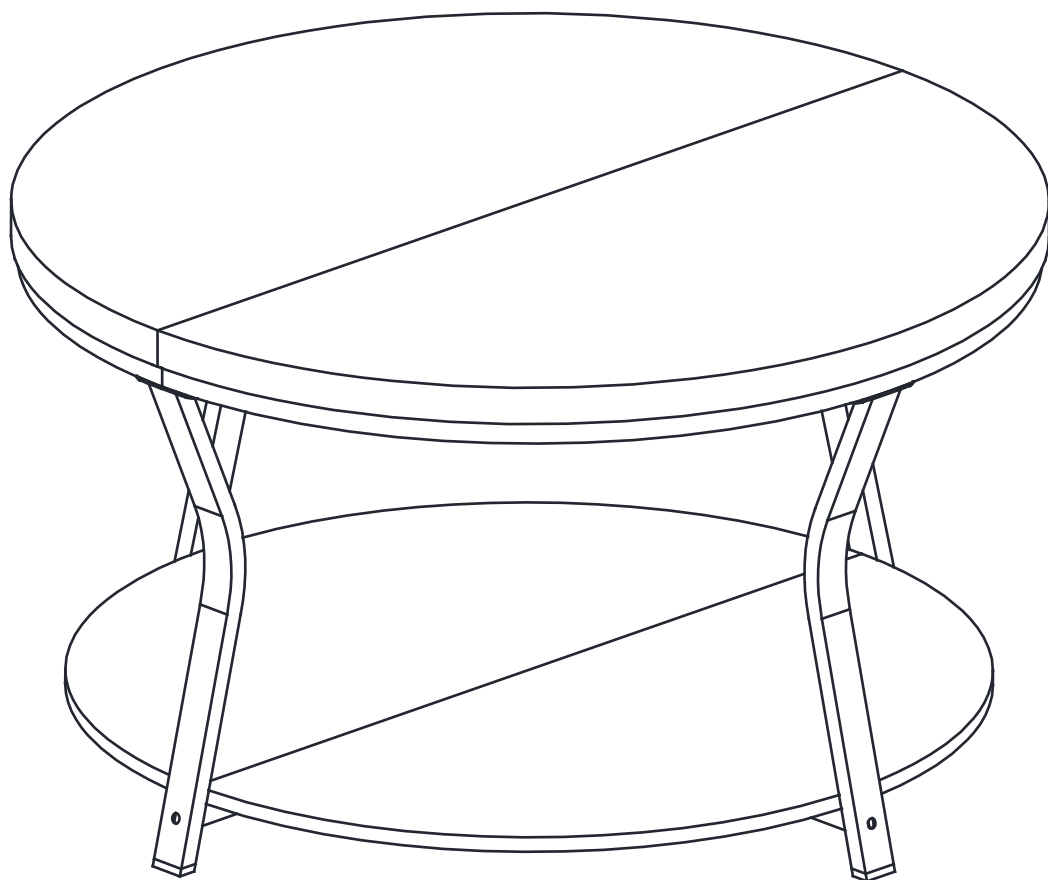

AntsandAnts

Coffee Table

Instruction manual

Please read the following instructions carefully:

1. You can choose to complete the installation with or without an assistant as needed.
2. To avoid giving you a bad installation experience, please follow the following steps in the installation instructions, and carefully distinguish between screws and boards.
3. Due to the small size of the screw, please put them in a safe position when installing them to avoid accidental ingestion or loss.
4. AntsandAnts offers customers a free lifetime warranty. If you need help regarding product issues, after-sales service, or other relevant problems, please contact us via the email on the cover.

① x2

② x2

③ x4

④ x1

⑤ x1

⑥ x2

Ø6*30

5pc