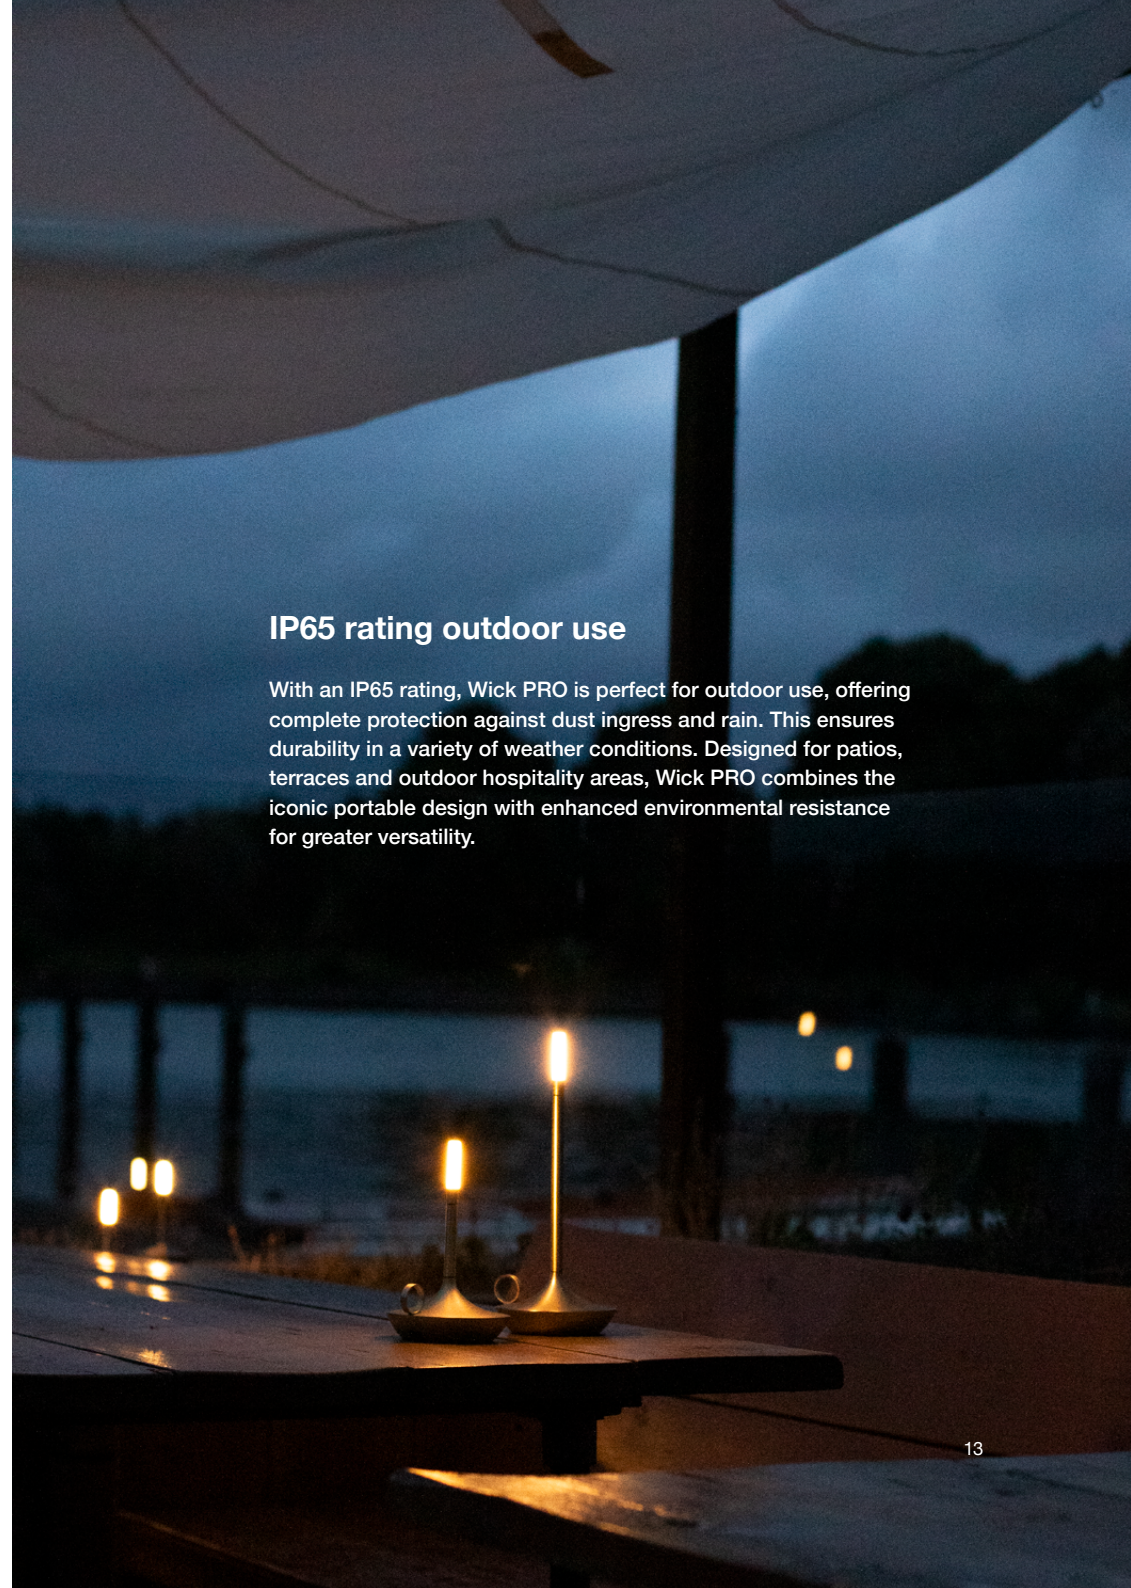

IP65 rating outdoor use

With an IP65 rating, Wick PRO is perfect for outdoor use, offering complete protection against dust ingress and rain. This ensures durability in a variety of weather conditions. Designed for patios, terraces and outdoor hospitality areas, Wick PRO combines the iconic portable design with enhanced environmental resistance for greater versatility.