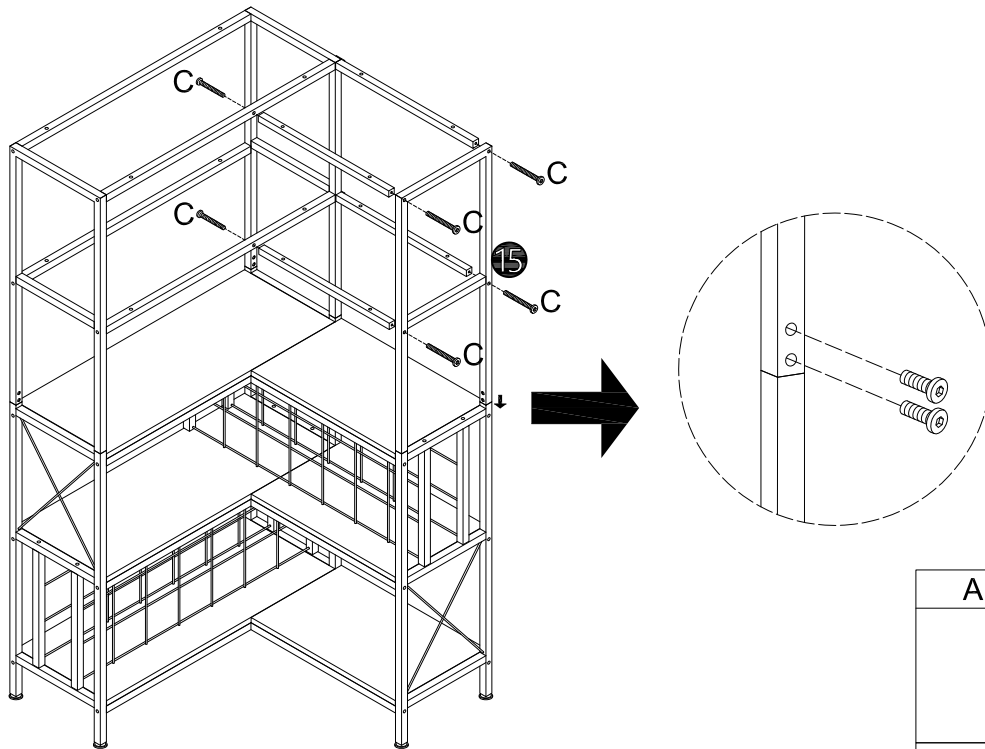

10

A	x4
C	x6

11