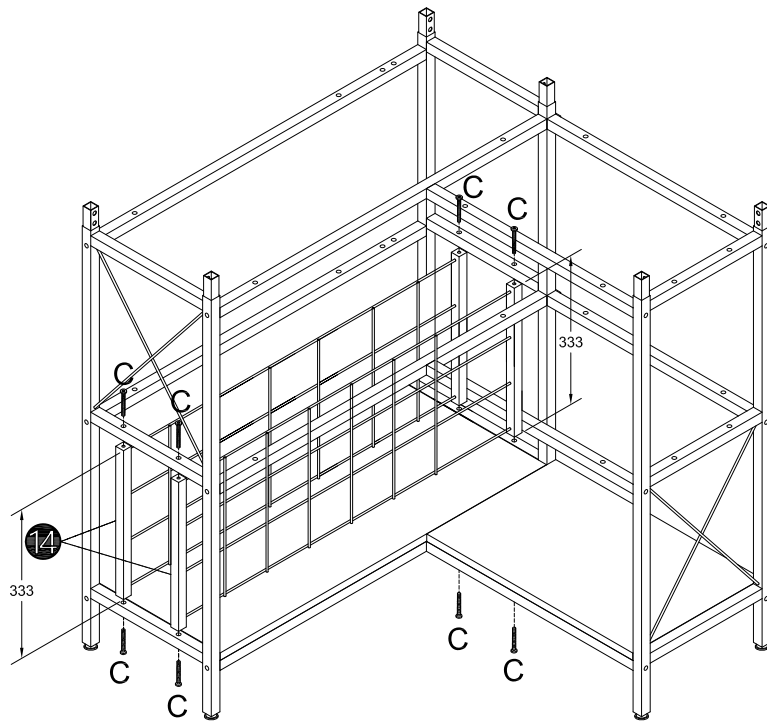

Installation instruction

PARTS LISTS

NO.	DESCRIPTION	SKETCH	QTY	NO.	DESCRIPTION	SKETCH	QTY
①	Left top plate		1pc	⑩	Right front connecting rod		5pcs
②	Left layer board 1		2pcs	⑪	Right rear link		5pcs
③	Left layer board 2		1pc	⑫	Wine glass holder		1pc
④	Left layer board 4		1pc	⑬	Middle bottle rack		2pcs
⑤	Right top plate		1pc	⑭	Bottom bottle rack		2pcs
⑥	Right layer board		4pcs	⑮	Left and right middle and upper frames		3pcs
⑦	Left rear link 1		3pcs	⑯	Middle and lower boxes		1pc
⑧	Left rear connecting rod 2		2pcs	⑰	Left lower frame		1pc
⑨	Left front connecting rod		5pcs	⑱	Right lower frame		1pc

A	B	C	D	E	F
 M6x12 (18+1pc)	 M6x28 (40+4pcs)	 M6x40 (51+5pcs)	 (6+1pc)	 4mm (1pc)	

1

C	x12
	

2

C	x9
	
D	x6
	

3

B	x8
	

4

C	x8

5

B	x8

6

C	x8

7

B	x8

8