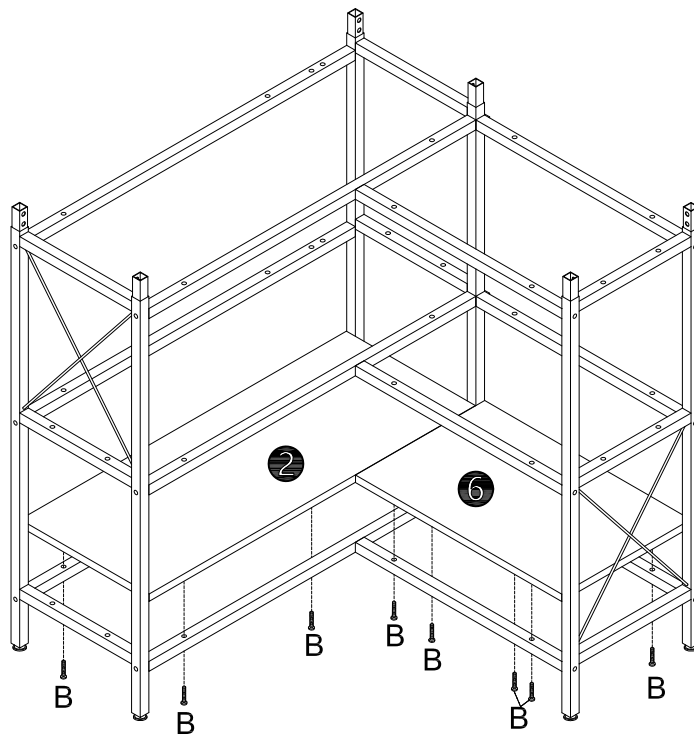

Installation instruction

PARTS LISTS

NO.	DESCRIPTION	SKETCH	QTY	NO.	DESCRIPTION	SKETCH	QTY
①	Left top plate		1pc	⑩	Right front connecting rod		5pcs
②	Left layer board 1		2pcs	⑪	Right rear link		5pcs
③	Left layer board 2		1pc	⑫	Wine glass holder		1pc
④	Left layer board 4		1pc	⑬	Middle bottle rack		2pcs
⑤	Right top plate		1pc	⑭	Bottom bottle rack		2pcs
⑥	Right layer board		4pcs	⑮	Left and right middle and upper frames		3pcs
⑦	Left rear link 1		3pcs	⑯	Middle and lower boxes		1pc
⑧	Left rear connecting rod 2		2pcs	⑰	Left lower frame		1pc
⑨	Left front connecting rod		5pcs	⑱	Right lower frame		1pc

A	B	C	D	E	F
 M6x12 (18+1pc)	 M6x28 (40+4pcs)	 M6x40 (51+5pcs)	 (6+1pc)	 4mm (1pc)	

1

C	x12
	

2

C	x9
	
D	x6
	

3

B	x8
	

4

C	x8

5

B	x8

6

C	x8

7

B	x8

8