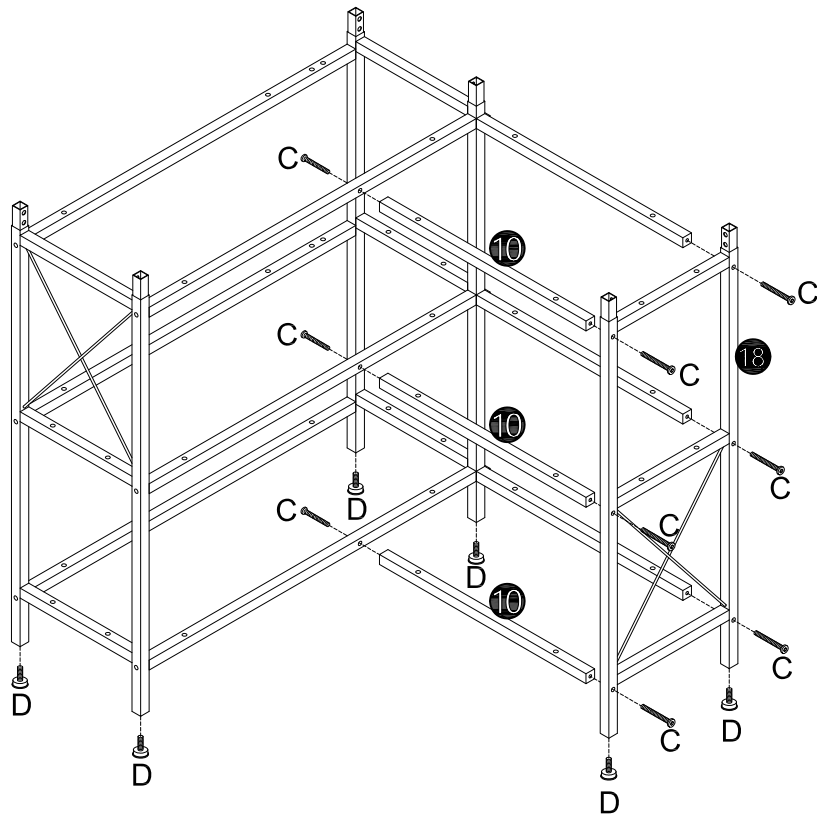

Installation instruction

PARTS LISTS

NO.	DESCRIPTION	SKETCH	QTY	NO.	DESCRIPTION	SKETCH	QTY
①	Left top plate		1pc	⑩	Right front connecting rod		5pcs
②	Left layer board 1		2pcs	⑪	Right rear link		5pcs
③	Left layer board 2		1pc	⑫	Wine glass holder		1pc
④	Left layer board 4		1pc	⑬	Middle bottle rack		2pcs
⑤	Right top plate		1pc	⑭	Bottom bottle rack		2pcs
⑥	Right layer board		4pcs	⑮	Left and right middle and upper frames		3pcs
⑦	Left rear link 1		3pcs	⑯	Middle and lower boxes		1pc
⑧	Left rear connecting rod 2		2pcs	⑰	Left lower frame		1pc
⑨	Left front connecting rod		5pcs	⑱	Right lower frame		1pc

A	B	C	D	E	F
 M6x12 (18+1pc)	 M6x28 (40+4pcs)	 M6x40 (51+5pcs)	 (6+1pc)	 4mm (1pc)	

1

C	x12
	

2

C	x9
	
D	x6
	

3

B	x8
	

4

C	x8

5

B	x8

6

C	x8

7

B	x8

8