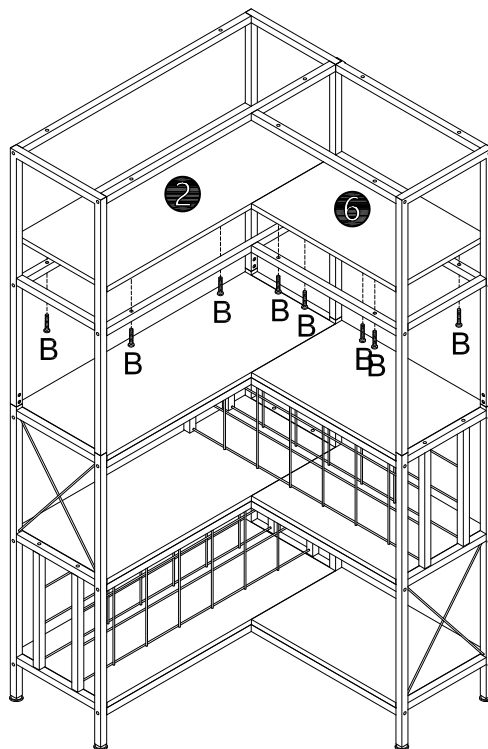

Installation instruction

PARTS LISTS

NO.	DESCRIPTION	SKETCH	QTY	NO.	DESCRIPTION	SKETCH	QTY
①	Left top plate		1pc	⑩	Right front connecting rod		5pcs
②	Left layer board 1		2pcs	⑪	Right rear link		5pcs
③	Left layer board 2		1pc	⑫	Wine glass holder		1pc
④	Left layer board 4		1pc	⑬	Middle bottle rack		2pcs
⑤	Right top plate		1pc	⑭	Bottom bottle rack		2pcs
⑥	Right layer board		4pcs	⑮	Left and right middle and upper frames		3pcs
⑦	Left rear link 1		3pcs	⑯	Middle and lower boxes		1pc
⑧	Left rear connecting rod 2		2pcs	⑰	Left lower frame		1pc
⑨	Left front connecting rod		5pcs	⑱	Right lower frame		1pc

C	x8

9

A	x8

10

A	x4
	
C	x6
	

11

B	x8
	

12

A	x6

13

B	x8