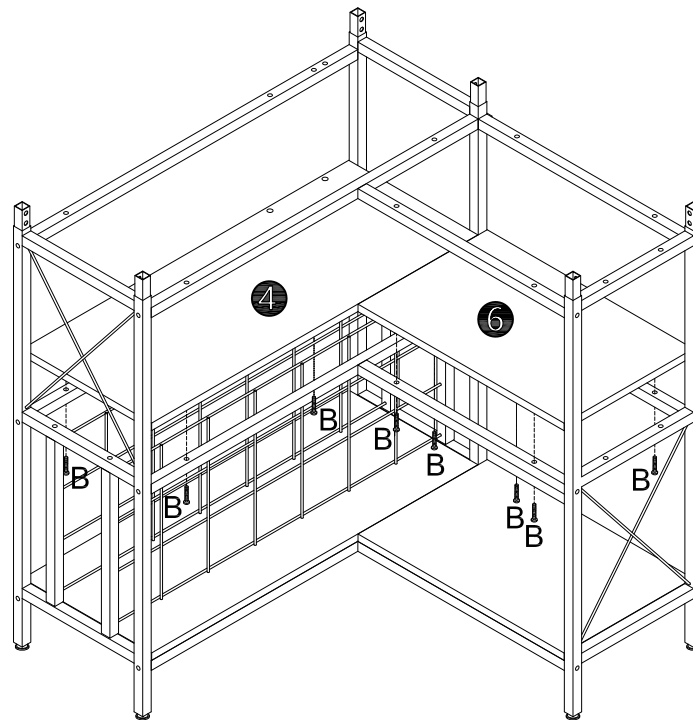

Installation instruction

PARTS LISTS

NO.	DESCRIPTION	SKETCH	QTY	NO.	DESCRIPTION	SKETCH	QTY
①	Left top plate		1pc	⑩	Right front connecting rod		5pcs
②	Left layer board 1		2pcs	⑪	Right rear link		5pcs
③	Left layer board 2		1pc	⑫	Wine glass holder		1pc
④	Left layer board 4		1pc	⑬	Middle bottle rack		2pcs
⑤	Right top plate		1pc	⑭	Bottom bottle rack		2pcs
⑥	Right layer board		4pcs	⑮	Left and right middle and upper frames		3pcs
⑦	Left rear link 1		3pcs	⑯	Middle and lower boxes		1pc
⑧	Left rear connecting rod 2		2pcs	⑰	Left lower frame		1pc
⑨	Left front connecting rod		5pcs	⑱	Right lower frame		1pc

C	x8

5

B	x8

6

C	x8

7

B	x8

8