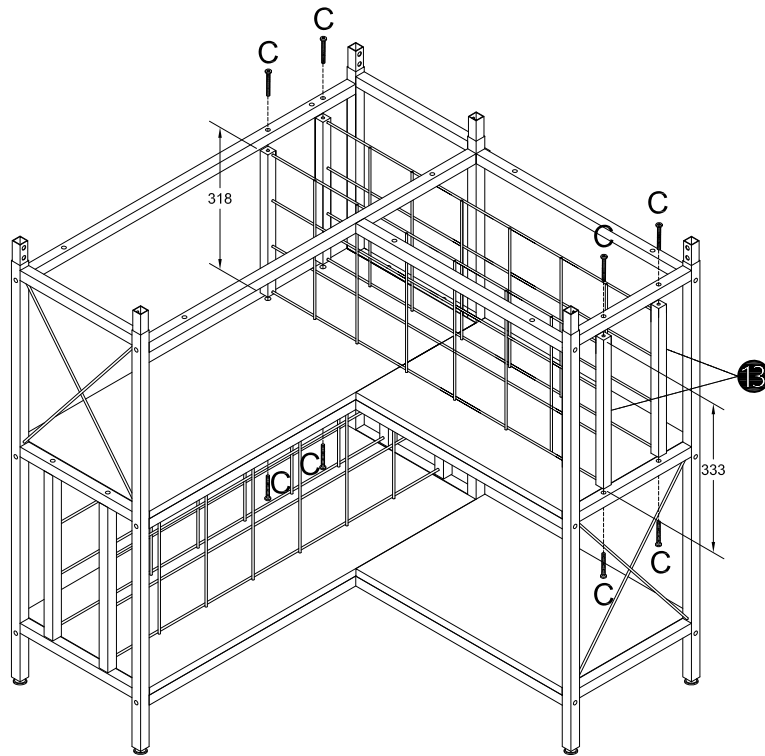

Installation instruction

PARTS LISTS

NO.	DESCRIPTION	SKETCH	QTY	NO.	DESCRIPTION	SKETCH	QTY
①	Left top plate		1pc	⑩	Right front connecting rod		5pcs
②	Left layer board 1		2pcs	⑪	Right rear link		5pcs
③	Left layer board 2		1pc	⑫	Wine glass holder		1pc
④	Left layer board 4		1pc	⑬	Middle bottle rack		2pcs
⑤	Right top plate		1pc	⑭	Bottom bottle rack		2pcs
⑥	Right layer board		4pcs	⑮	Left and right middle and upper frames		3pcs
⑦	Left rear link 1		3pcs	⑯	Middle and lower boxes		1pc
⑧	Left rear connecting rod 2		2pcs	⑰	Left lower frame		1pc
⑨	Left front connecting rod		5pcs	⑱	Right lower frame		1pc

C	x8

5

B	x8

6

C	x8

7

B	x8

8