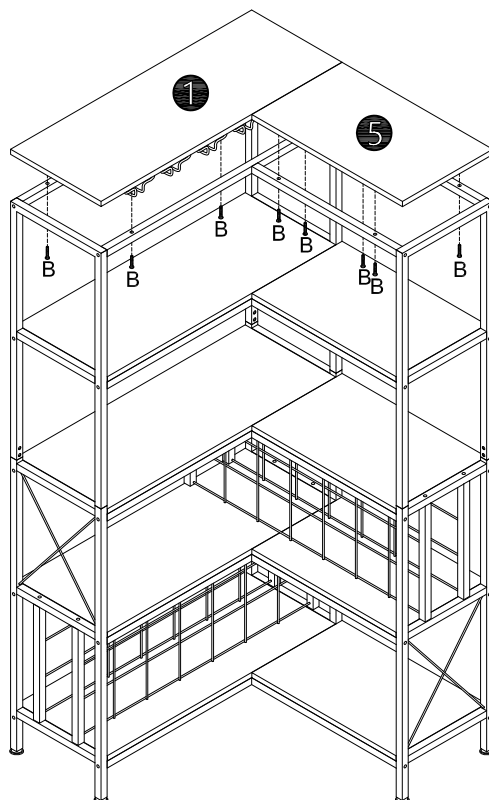

Installation instruction

PARTS LISTS

NO.	DESCRIPTION	SKETCH	QTY	NO.	DESCRIPTION	SKETCH	QTY
①	Left top plate		1pc	⑩	Right front connecting rod		5pcs
②	Left layer board 1		2pcs	⑪	Right rear link		5pcs
③	Left layer board 2		1pc	⑫	Wine glass holder		1pc
④	Left layer board 4		1pc	⑬	Middle bottle rack		2pcs
⑤	Right top plate		1pc	⑭	Bottom bottle rack		2pcs
⑥	Right layer board		4pcs	⑮	Left and right middle and upper frames		3pcs
⑦	Left rear link 1		3pcs	⑯	Middle and lower boxes		1pc
⑧	Left rear connecting rod 2		2pcs	⑰	Left lower frame		1pc
⑨	Left front connecting rod		5pcs	⑱	Right lower frame		1pc

C	x8

9

A	x8

10

A	x4
	
C	x6
	

11

B	x8
	

12

A	x6

13

B	x8