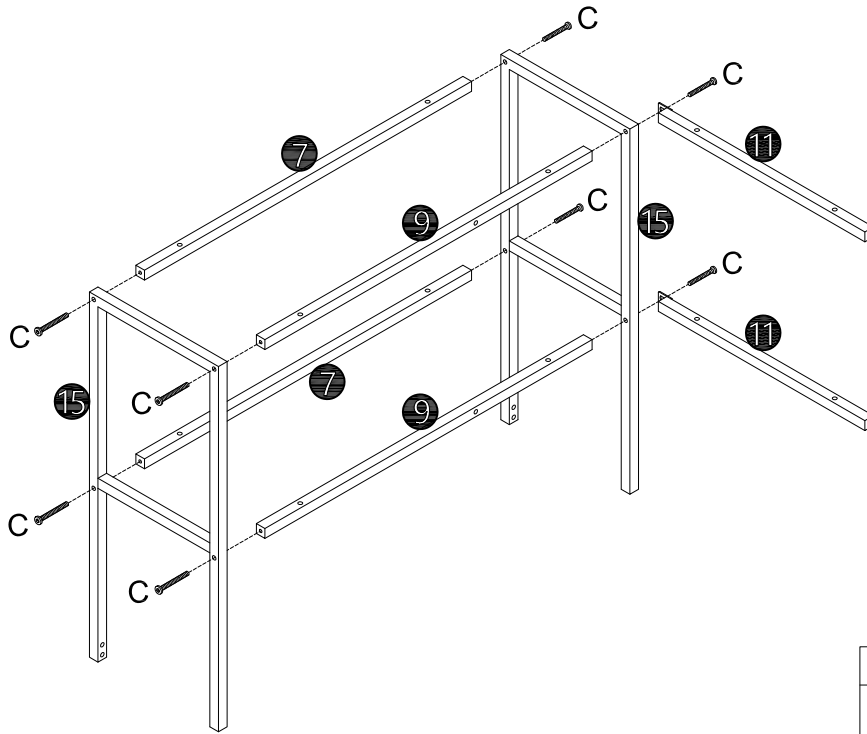

Installation instruction

PARTS LISTS

NO.	DESCRIPTION	SKETCH	QTY	NO.	DESCRIPTION	SKETCH	QTY
①	Left top plate		1pc	⑩	Right front connecting rod		5pcs
②	Left layer board 1		2pcs	⑪	Right rear link		5pcs
③	Left layer board 2		1pc	⑫	Wine glass holder		1pc
④	Left layer board 4		1pc	⑬	Middle bottle rack		2pcs
⑤	Right top plate		1pc	⑭	Bottom bottle rack		2pcs
⑥	Right layer board		4pcs	⑮	Left and right middle and upper frames		3pcs
⑦	Left rear link 1		3pcs	⑯	Middle and lower boxes		1pc
⑧	Left rear connecting rod 2		2pcs	⑰	Left lower frame		1pc
⑨	Left front connecting rod		5pcs	⑱	Right lower frame		1pc

C	x8

5

B	x8

6

C	x8

7

B	x8

8

C	x8

9

A	x8

10

A	x4
	
C	x6
	

11

B	x8
	

12