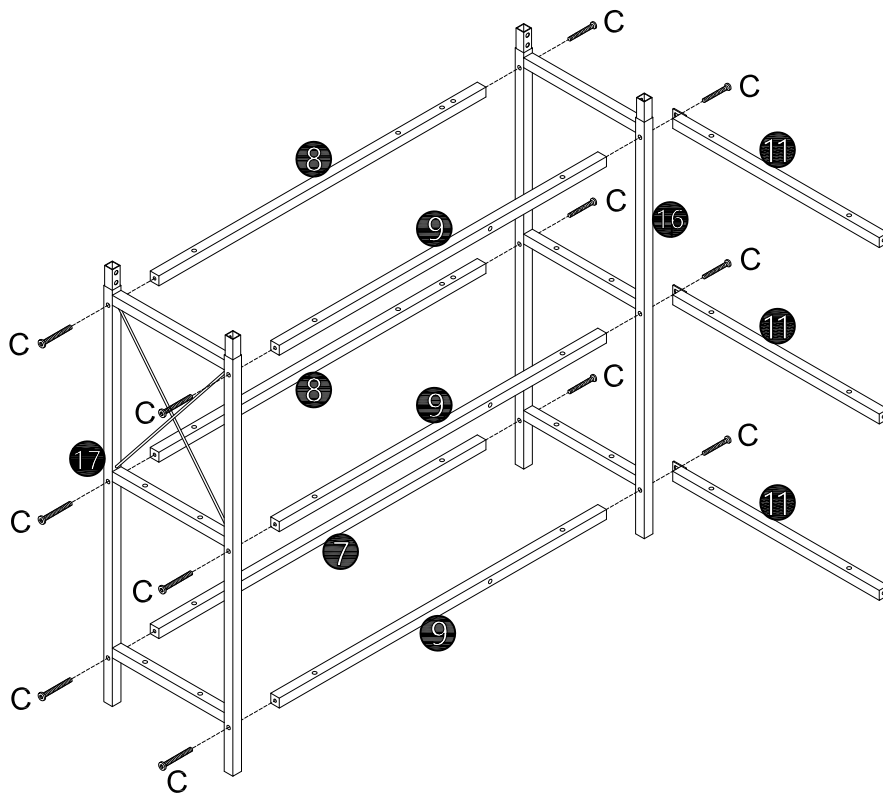

Installation instruction

PARTS LISTS

NO.	DESCRIPTION	SKETCH	QTY	NO.	DESCRIPTION	SKETCH	QTY
①	Left top plate		1pc	⑩	Right front connecting rod		5pcs
②	Left layer board 1		2pcs	⑪	Right rear link		5pcs
③	Left layer board 2		1pc	⑫	Wine glass holder		1pc
④	Left layer board 4		1pc	⑬	Middle bottle rack		2pcs
⑤	Right top plate		1pc	⑭	Bottom bottle rack		2pcs
⑥	Right layer board		4pcs	⑮	Left and right middle and upper frames		3pcs
⑦	Left rear link 1		3pcs	⑯	Middle and lower boxes		1pc
⑧	Left rear connecting rod 2		2pcs	⑰	Left lower frame		1pc
⑨	Left front connecting rod		5pcs	⑱	Right lower frame		1pc

A	B	C	D	E	F
 M6x12 (18+1pc)	 M6x28 (40+4pcs)	 M6x40 (51+5pcs)	 (6+1pc)	 4mm (1pc)	

1

C	x12
	

2

C	x9
	
D	x6
	

3

B	x8
	

4