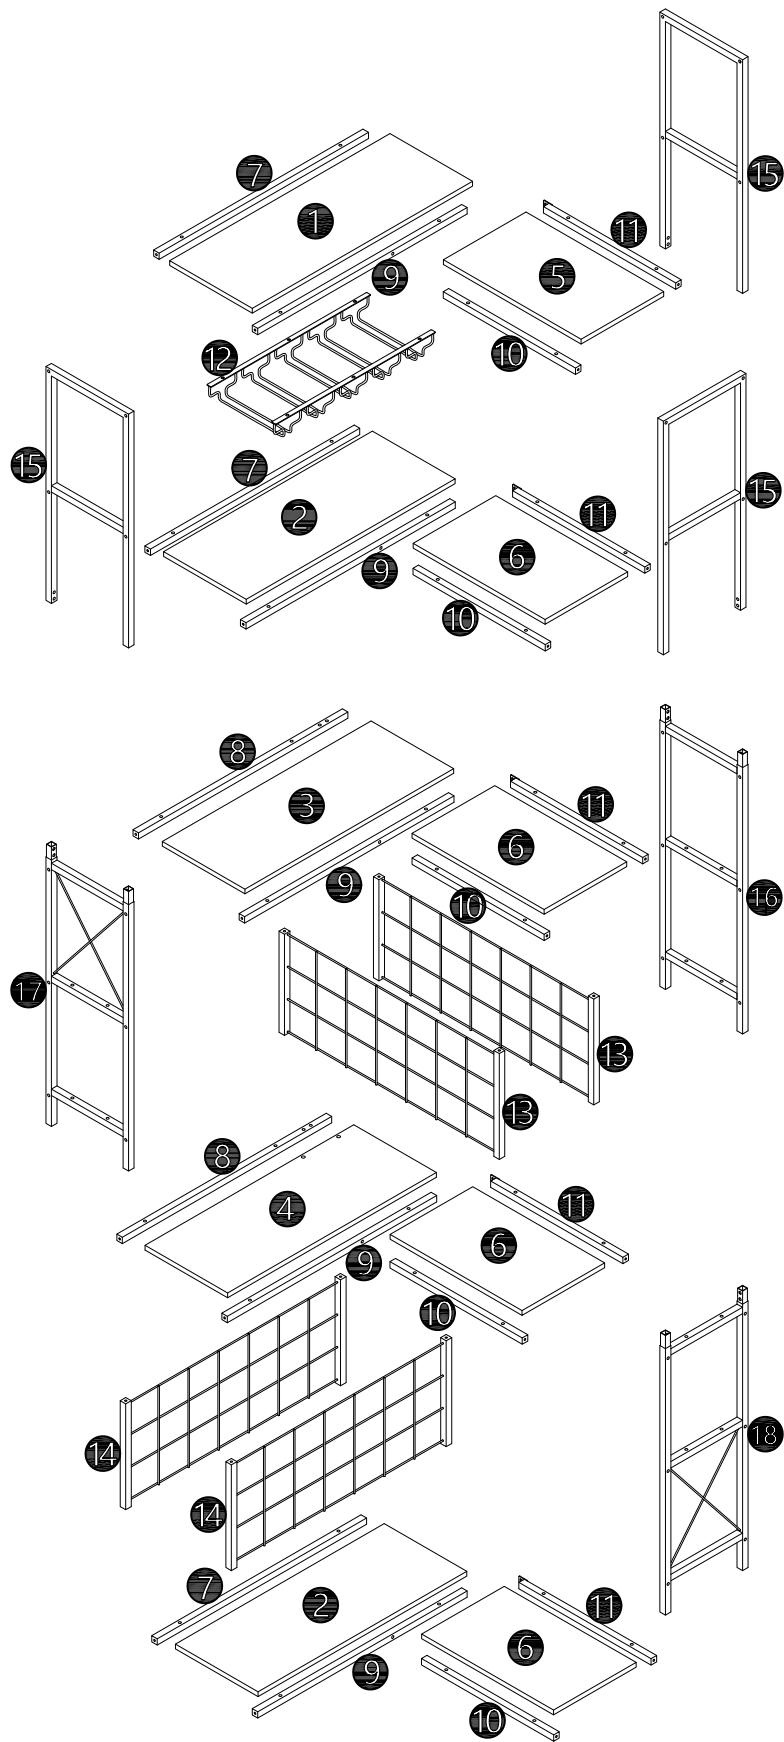

Installation instruction

PARTS LISTS

NO.	DESCRIPTION	SKETCH	QTY	NO.	DESCRIPTION	SKETCH	QTY
①	Left top plate		1pc	⑩	Right front connecting rod		5pcs
②	Left layer board 1		2pcs	⑪	Right rear link		5pcs
③	Left layer board 2		1pc	⑫	Wine glass holder		1pc
④	Left layer board 4		1pc	⑬	Middle bottle rack		2pcs
⑤	Right top plate		1pc	⑭	Bottom bottle rack		2pcs
⑥	Right layer board		4pcs	⑮	Left and right middle and upper frames		3pcs
⑦	Left rear link 1		3pcs	⑯	Middle and lower boxes		1pc
⑧	Left rear connecting rod 2		2pcs	⑰	Left lower frame		1pc
⑨	Left front connecting rod		5pcs	⑱	Right lower frame		1pc

A	B	C	D	E	F
 M6x12 (18+1pc)	 M6x28 (40+4pcs)	 M6x40 (51+5pcs)	 (6+1pc)	 4mm (1pc)	

1

C	x12
	

2

C	x9
	
D	x6
	

3

B	x8
	

4

C	x8

5

B	x8

6

C	x8

7

B	x8

8

C	x8

9

A	x8

10

A	x4
	
C	x6
	

11

B	x8
	

12