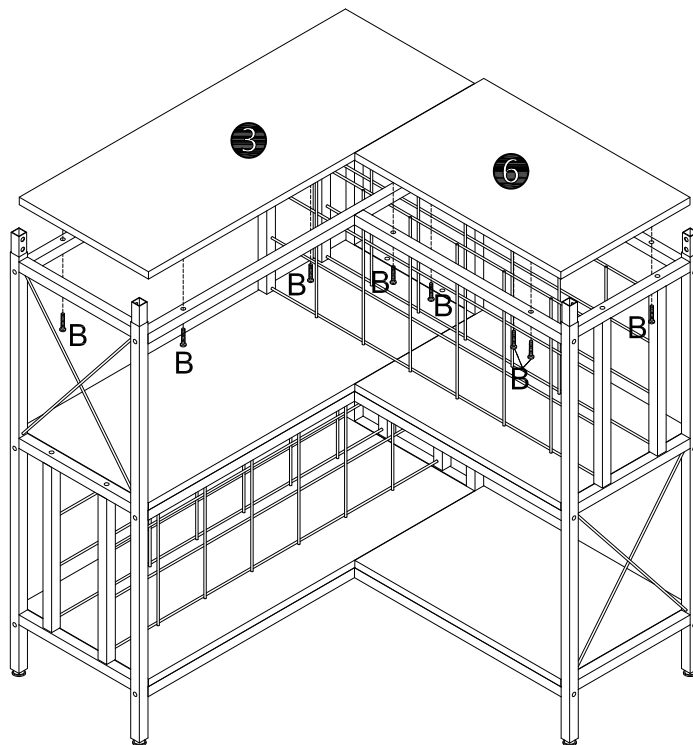

Installation instruction

PARTS LISTS

NO.	DESCRIPTION	SKETCH	QTY	NO.	DESCRIPTION	SKETCH	QTY
①	Left top plate		1pc	⑩	Right front connecting rod		5pcs
②	Left layer board 1		2pcs	⑪	Right rear link		5pcs
③	Left layer board 2		1pc	⑫	Wine glass holder		1pc
④	Left layer board 4		1pc	⑬	Middle bottle rack		2pcs
⑤	Right top plate		1pc	⑭	Bottom bottle rack		2pcs
⑥	Right layer board		4pcs	⑮	Left and right middle and upper frames		3pcs
⑦	Left rear link 1		3pcs	⑯	Middle and lower boxes		1pc
⑧	Left rear connecting rod 2		2pcs	⑰	Left lower frame		1pc
⑨	Left front connecting rod		5pcs	⑱	Right lower frame		1pc

C	x8

5

B	x8

6

C	x8

7

B	x8

8

C	x8

9

A	x8

10

A	x4
	
C	x6
	

11

B	x8
	

12