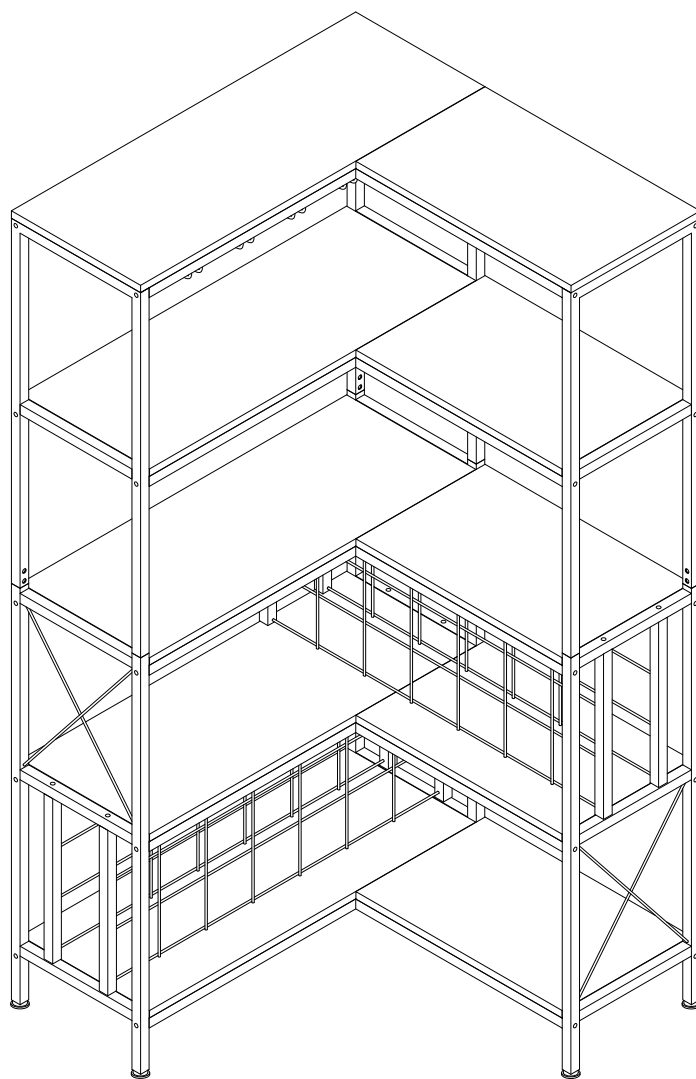

Installation instruction

PARTS LISTS

NO.	DESCRIPTION	SKETCH	QTY	NO.	DESCRIPTION	SKETCH	QTY
①	Left top plate		1pc	⑩	Right front connecting rod		5pcs
②	Left layer board 1		2pcs	⑪	Right rear link		5pcs
③	Left layer board 2		1pc	⑫	Wine glass holder		1pc
④	Left layer board 4		1pc	⑬	Middle bottle rack		2pcs
⑤	Right top plate		1pc	⑭	Bottom bottle rack		2pcs
⑥	Right layer board		4pcs	⑮	Left and right middle and upper frames		3pcs
⑦	Left rear link 1		3pcs	⑯	Middle and lower boxes		1pc
⑧	Left rear connecting rod 2		2pcs	⑰	Left lower frame		1pc
⑨	Left front connecting rod		5pcs	⑱	Right lower frame		1pc

A	B	C	D	E	F
 M6x12 (18+1pc)	 M6x28 (40+4pcs)	 M6x40 (51+5pcs)	 (6+1pc)	 4mm (1pc)	

1

C	x12
	

2

C	x9
	
D	x6
	

3

B	x8
	

4

C	x8

5

B	x8

6

C	x8

7

B	x8

8