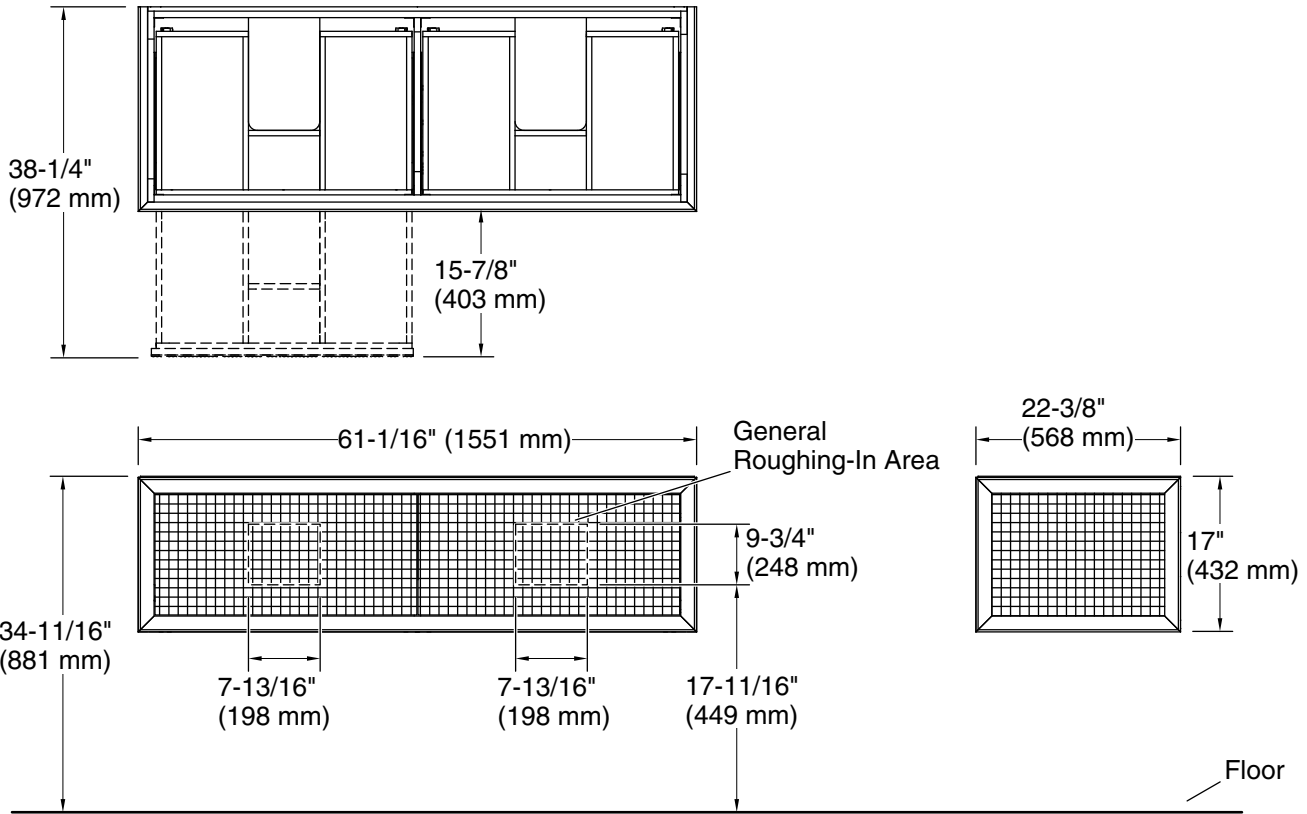

Enivo®
60" wall-hung bathroom vanity cabinet with sinks and
quartz top
K-CM33563-BD1

Technical Information

All product dimensions are nominal.

Notes

Install this product according to the installation instructions.