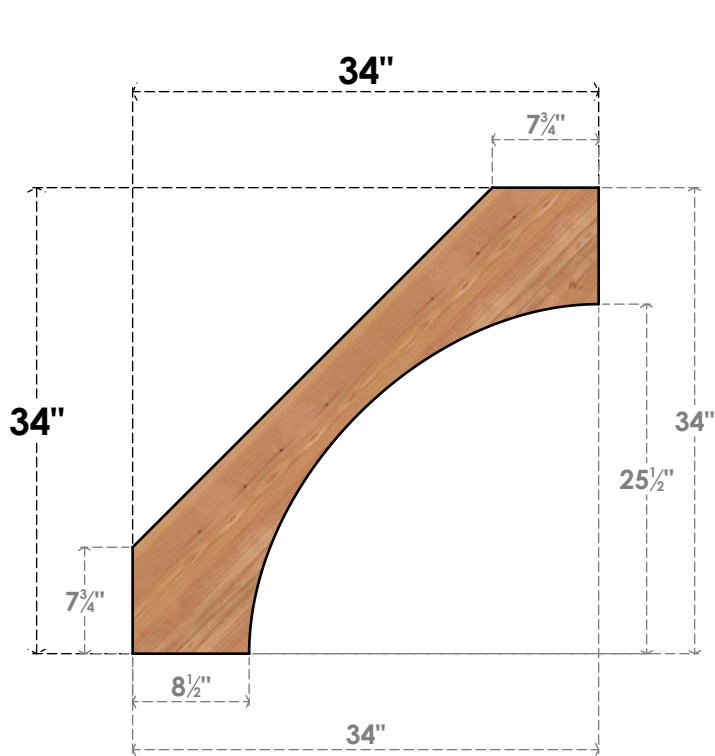

BRC04X34X34WTLOOSWR

3 1/2"W X 34"D X 34"H WESTLAKE SMOOTH BRACE, WESTERN RED CEDAR

SIDE

FRONT

EKENA MILLWORK
 2300 WEST MAIN ST.
 CLARKSVILLE, TX 75426
 TOLL FREE: 866-607-0453
 WWW.EKENAMILLWORK.COM

NOTES