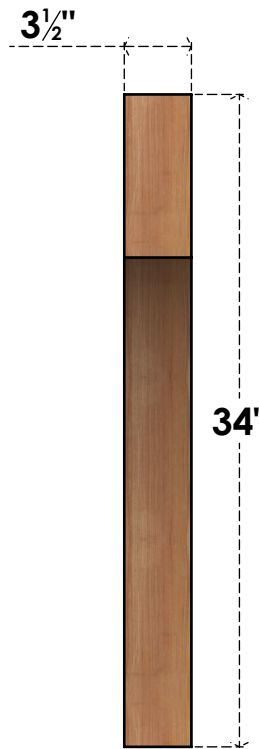

BRC04X34X34WTLOOSWR

3 1/2"W X 34"D X 34"H WESTLAKE SMOOTH BRACE, WESTERN RED CEDAR

SIDE

FRONT

EKENA MILLWORK
 2300 WEST MAIN ST.
 CLARKSVILLE, TX 75426
 TOLL FREE: 866-607-0453
 WWW.EKENAMILLWORK.COM

NOTES

1. INSTALLATION TO BE COMPLETED IN ACCORDANCE WITH MANUFACTURER'S SPECIFICATIONS.
2. DRAWING MAY NOT BE TO SCALE
3. THIS DRAWING IS INTENDED FOR DESIGN AND PLANNING PURPOSES ONLY.
4. ALL INFORMATION CONTAINED HEREIN WAS CURRENT AT THE TIME OF DEVELOPMENT BUT MUST BE REVIEWED AND APPROVED BY THE PRODUCT MANUFACTURER TO BE CONSIDERED ACCURATE.
5. PRODUCTS ARE NOT KILN DRIED. THIS ITEM IS UNIQUE AND WILL CONTAIN THE NATURAL VARIATIONS THAT THE WOOD SPECIES OFFERS. THIS MAY RESULT IN VARIATIONS UP TO 1/4"