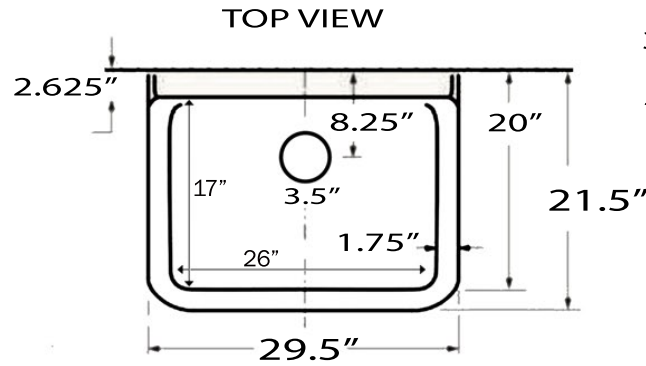

# Farm Country Sink Collection

Premium Vitreous China /Utility-Kitchen Cabinet Sink

MODEL:  
WFAC30CCS

\*All dimensions nominal/May vary

Overall Dimensions	Interior Bowl	Exterior Bowl Height	Interior Bowl Depth	Drain Dimensions
29.5" x 21.5" x 15.5"	26" x 17" x 9.25"	9"	8"	3.5" Opening

## FEATURES

- Premium High Density Vitreous China
  - cUPC certified/ASME A112.19.2
  - Glossy glaze is durable and easy to clean
  - Limited Lifetime Warranty
- Please Be Advised
- Nominal Dimensions\* Actual Dimensions may vary by 1/4"
  - Template Not included
  - Can be installed with base cabinet/support frame
  - Requires support framing - Hardware not included
  - Approx. 8 inch spread - Requires adjustable 7-9" spread faucet
  - Sink only - Faucet not included