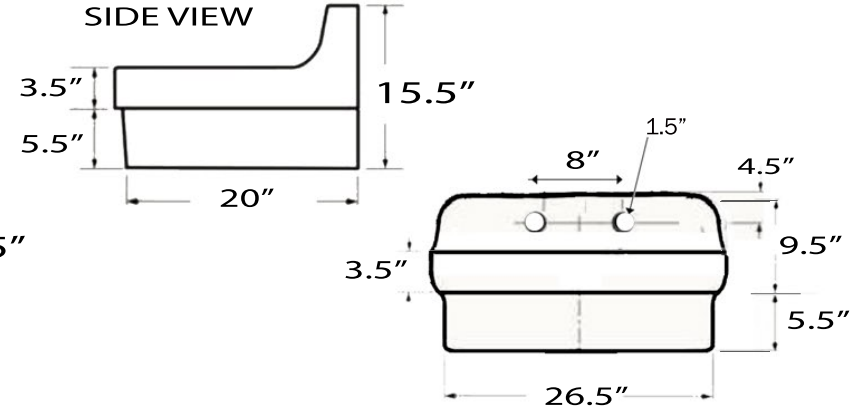

# Farm Country Sink Collection

Premium Vitreous China /Utility-Kitchen Cabinet Sink

MODEL:  
WFAC30CCS

\*All dimensions nominal/May vary

Overall Dimensions	Interior Bowl	Exterior Bowl Height	Interior Bowl Depth	Drain Dimensions
29.5" x 21.5" x 15.5"	26" x 17" x 9.25"	9"	8"	3.5" Opening

## FEATURES

- Premium High Density Vitreous China
  - cUPC certified/ASME A112.19.2
  - Glossy glaze is durable and easy to clean
  - Limited Lifetime Warranty
- Please Be Advised
- Nominal Dimensions\* Actual Dimensions may vary by 1/4"
  - Template Not included
  - Can be installed with base cabinet/support frame
  - Requires support framing - Hardware not included
  - Approx. 8 inch spread - Requires adjustable 7-9" spread faucet
  - Sink only - Faucet not included