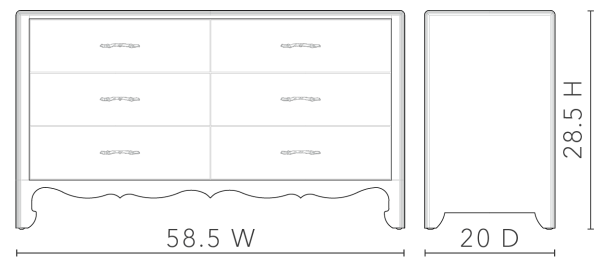

Gianna Extra Large 6-Drawer, Sand White

GNA-250-469-88

- 58.5W x 20D x 28.5H
- Clear Lacquered Bleached Grasscloth
- Polished Brass Finished Cast Metal
- Finished Back, Soft Close Undermount Glides

Sand
White