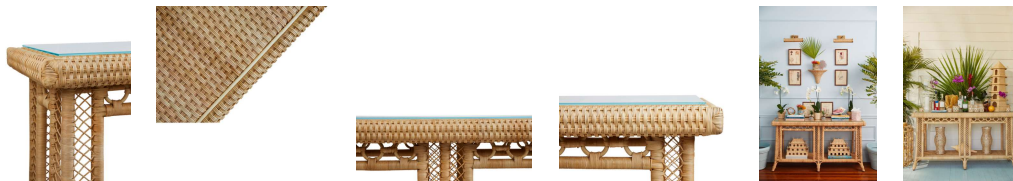

## 87005814 • Hope Town Console

33h x 62w x 18d  
Rattan

*Amanda's Hope Town Console is equally at ease catching keys in the entryway of a breezy beach house or serving as the sophisticated sideboard in a formal dining room. Intricately, hand-woven rattan cascades from circular details to form two sections for displaying collections or organizing treasures. A perfectly sized glass top finishes the look. Chic, multi-tasking, timeless: this piece checks every box!*