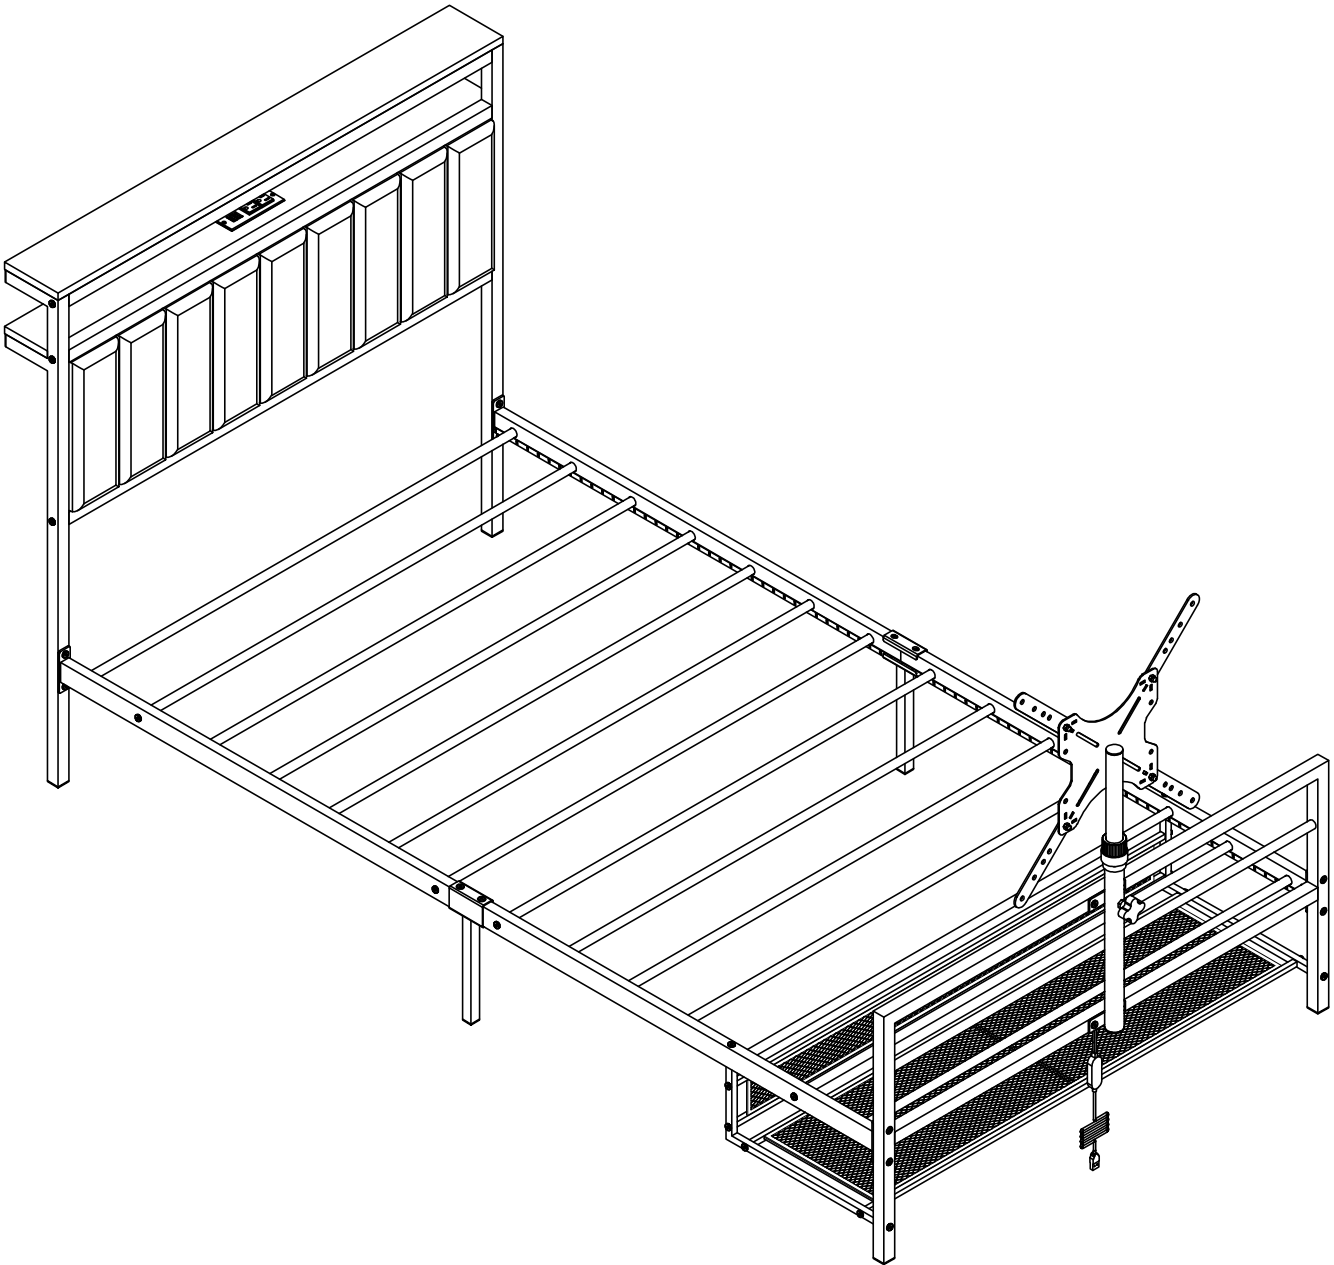

Installation Instruction

Product name

Iron Rack

Assembling

What you need

- Use the packaging carton as a working surface to prevent product damage during assembly
- Phillips head screwdriver

Weight Limitation

330

lbs bed top

22

lbs shelf meshes

33

lbs per headboard

2 PERSONS

What's included