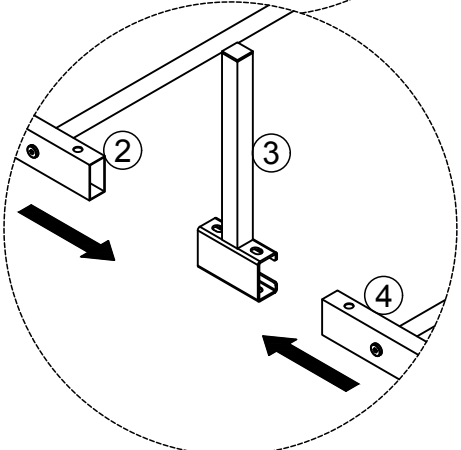

2 PERSONS

Included Accessories

Code	Description	Qty
1	Vertical Support Bracket	2
2	Side Support Bracket	2
3	Support Leg	2
4	Side Support Bracket	2
5	Bed End Frame	1
6	Bracket on Bed End Frame	1
7	Metal Plate	4
8	Support Bracket	2
9	Back Meshes	1
10	Shelf Meshes	1
11	Metal Pipe	4
12	Metal pipe	10
13	Upper Headboard	1
14	Lower Headboard	1
15	Upper Support Metal Pipe	1
16	Middle Support Metal Pipe	1
17	Cushion	1
18	Lower Support Metal Pipe	1

The Accessories

Step 1

A	I
	
x4	x1

Step 2

A  x4	I  x1
--	--

Step 3

C  x4	F  x4	I  x2
---	---	---

Step 4

Step 5

Step 6

<p>A</p>  <p>x3</p>	<p>I</p>  <p>x1</p>	<p>O</p>  <p>x2</p>
--	--	--

Step 7

Step 8

A  x3	I  x1	O  x2
--	--	--

Step 9

B  x4	F  x4	I  x2
---	---	---