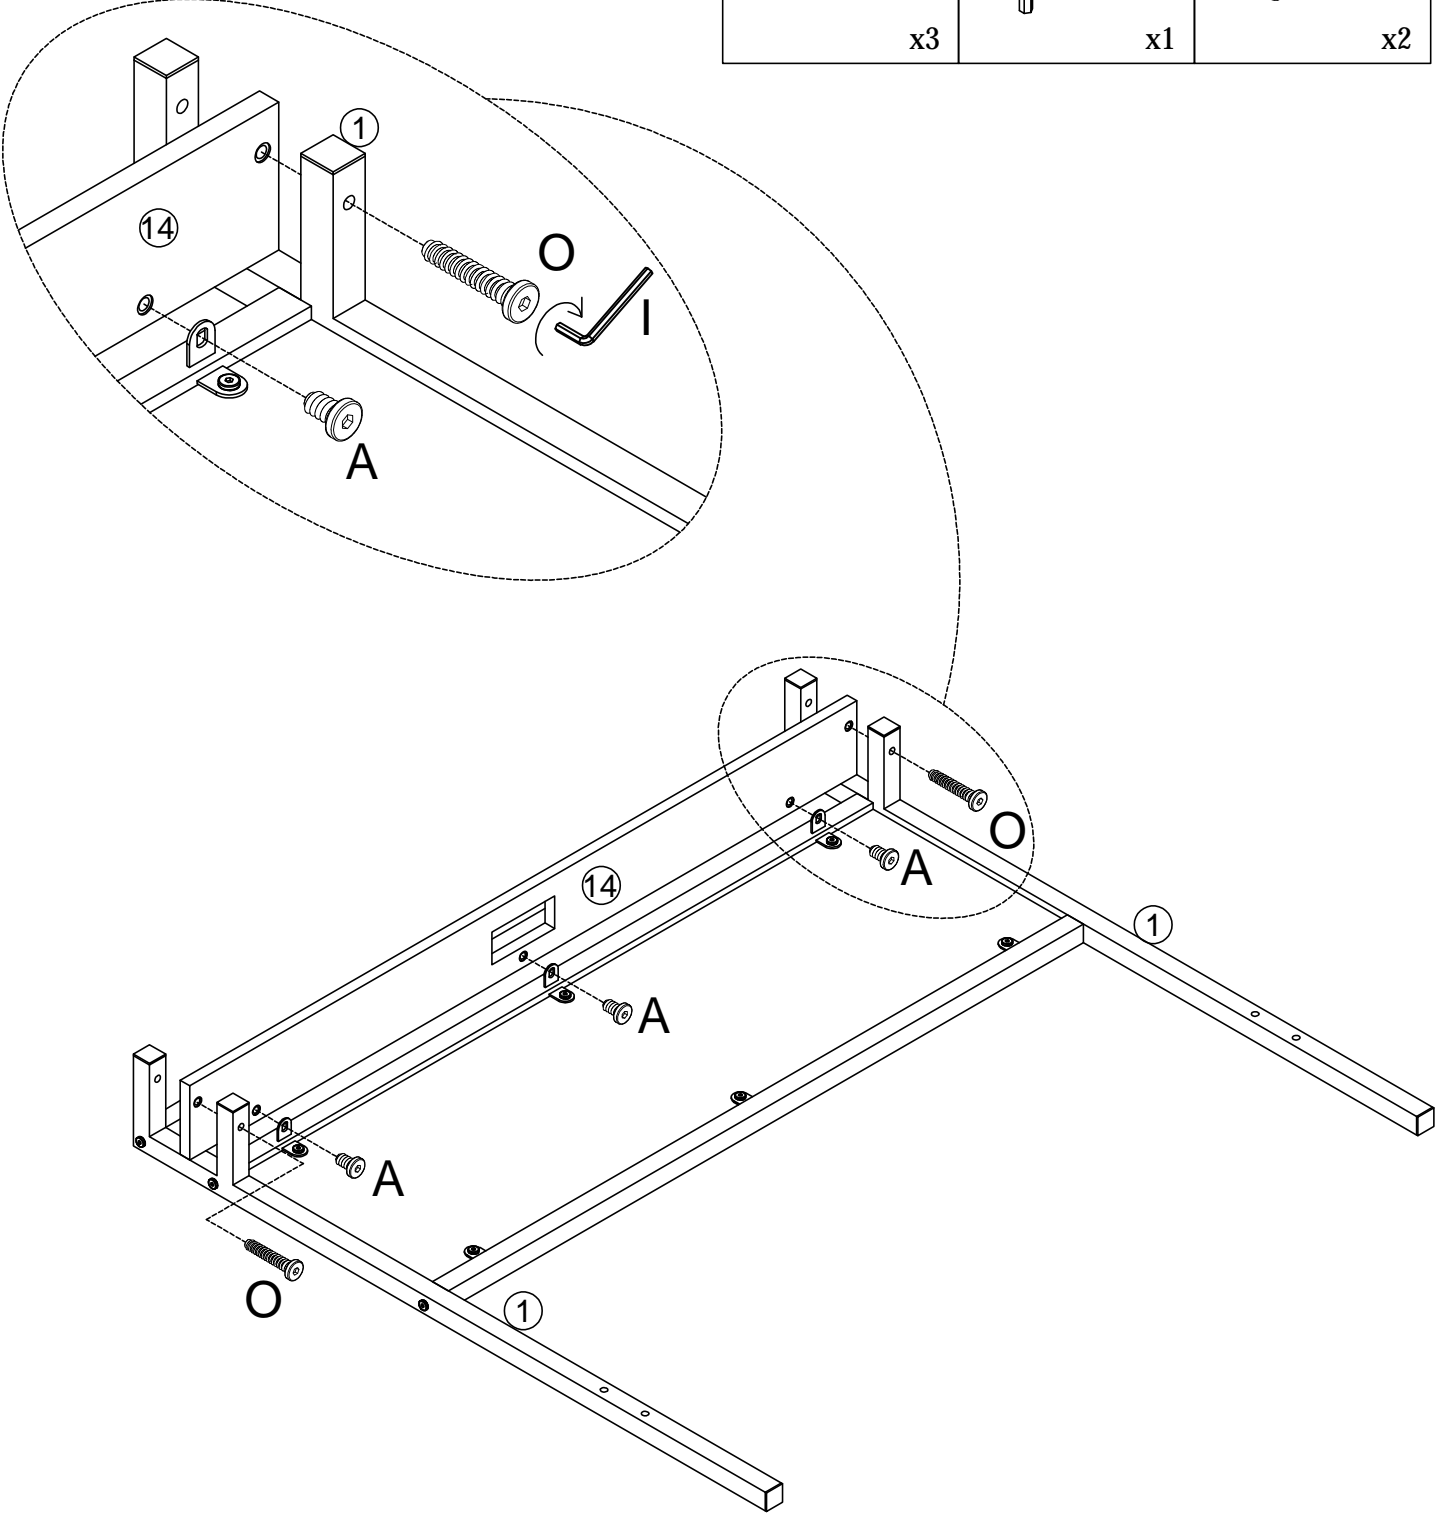

Step 6

A x3	I x1	O x2