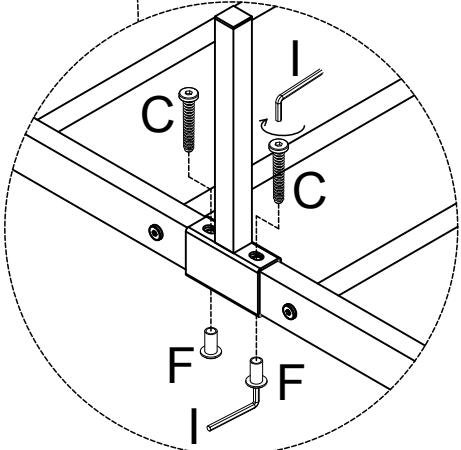

2 PERSONS

Included Accessories

Code	Description	Qty
1	Vertical Support Bracket	2
2	Side Support Bracket	2
3	Support Leg	2
4	Side Support Bracket	2
5	Bed End Frame	1
6	Bracket on Bed End Frame	1
7	Metal Plate	4
8	Support Bracket	2
9	Back Meshes	1
10	Shelf Meshes	1
11	Metal Pipe	4
12	Metal pipe	10
13	Upper Headboard	1
14	Lower Headboard	1
15	Upper Support Metal Pipe	1
16	Middle Support Metal Pipe	1
17	Cushion	1
18	Lower Support Metal Pipe	1

The Accessories

Step 1

A	I
	
x4	x1

Step 2

A  x4	I  x1
--	--

Step 3

C  x4	F  x4	I  x2
---	---	---

Step 4

Step 5

Step 6

<p>A</p>  <p>x3</p>	<p>I</p>  <p>x1</p>	<p>O</p>  <p>x2</p>
--	--	--

Step 7

Step 8

A  x3	I  x1	O  x2
--	--	--

Step 9

B  x4	F  x4	I  x2
---	---	---