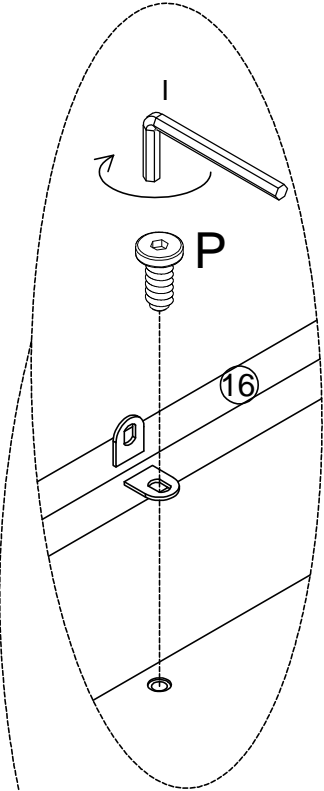

2 PERSONS

Included Accessories

Code	Description	Qty
1	Vertical Support Bracket	2
2	Side Support Bracket	2
3	Support Leg	2
4	Side Support Bracket	2
5	Bed End Frame	1
6	Bracket on Bed End Frame	1
7	Metal Plate	4
8	Support Bracket	2
9	Back Meshes	1
10	Shelf Meshes	1
11	Metal Pipe	4
12	Metal pipe	10
13	Upper Headboard	1
14	Lower Headboard	1
15	Upper Support Metal Pipe	1
16	Middle Support Metal Pipe	1
17	Cushion	1
18	Lower Support Metal Pipe	1

The Accessories

Step 1

A	I
	
x4	x1

Step 2

A  x4	I  x1
--	--

Step 3

C  x4	F  x4	I  x2
---	---	---

Step 4