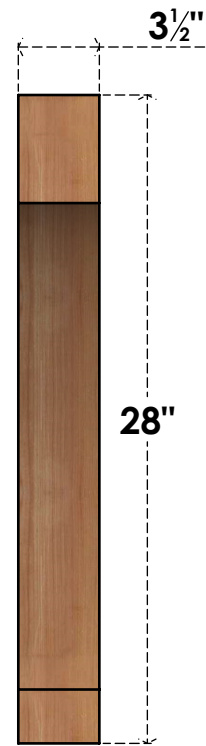

BRC04X28X28IMP00SWR

3 1/2"W X 28"D X 28"H IMPERIAL SMOOTH BRACE, WESTERN RED CEDAR

SIDE

FRONT

EKENA MILLWORK
 2300 WEST MAIN ST.
 CLARKSVILLE, TX 75426
 TOLL FREE: 866-607-0453
 WWW.EKENAMILLWORK.COM

NOTES

1. INSTALLATION TO BE COMPLETED IN ACCORDANCE WITH MANUFACTURER'S SPECIFICATIONS.
2. DRAWING MAY NOT BE TO SCALE
3. THIS DRAWING IS INTENDED FOR DESIGN AND PLANNING PURPOSES ONLY.
4. ALL INFORMATION CONTAINED HEREIN WAS CURRENT AT THE TIME OF DEVELOPMENT BUT MUST BE REVIEWED AND APPROVED BY THE PRODUCT MANUFACTURER TO BE CONSIDERED ACCURATE.
5. PRODUCTS ARE NOT KILN DRIED. THIS ITEM IS UNIQUE AND WILL CONTAIN THE NATURAL VARIATIONS THAT THE WOOD SPECIES OFFERS. THIS MAY RESULT IN VARIATIONS UP TO 1/4"