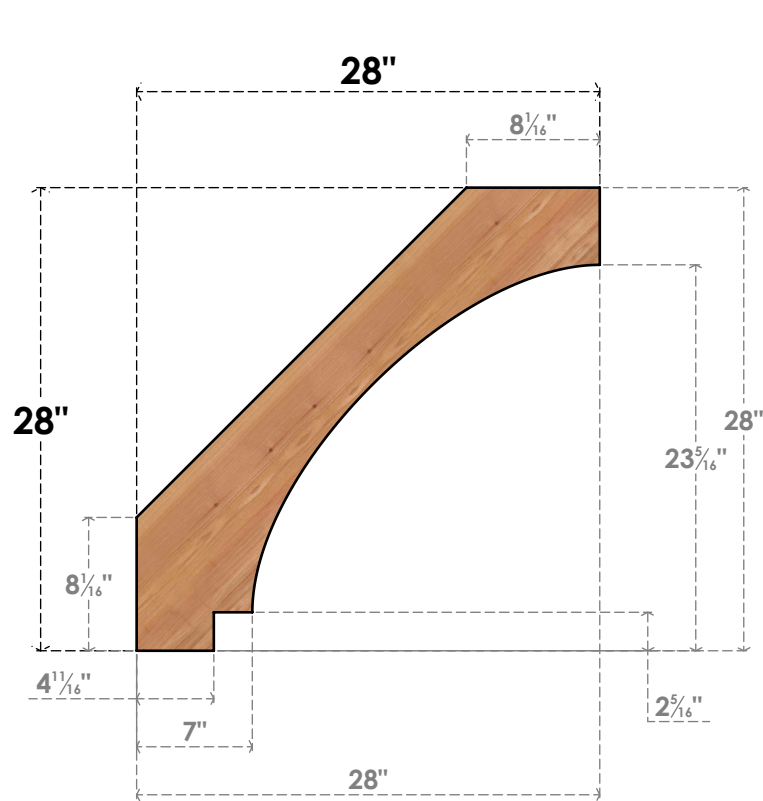

BRC04X28X28IMP00SWR

3 1/2"W X 28"D X 28"H IMPERIAL SMOOTH BRACE, WESTERN RED CEDAR

SIDE

FRONT

EKENA MILLWORK
 2300 WEST MAIN ST.
 CLARKSVILLE, TX 75426
 TOLL FREE: 866-607-0453
 WWW.EKENAMILLWORK.COM

NOTES