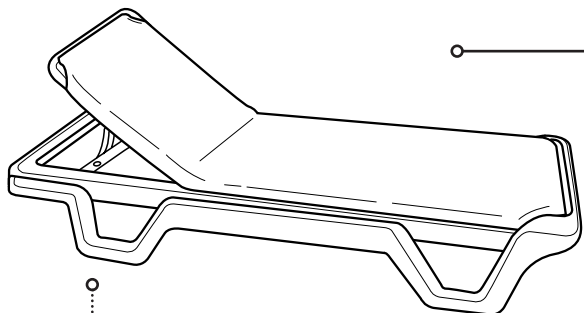

Marina Adjustable Sling Chaise

Spare Parts