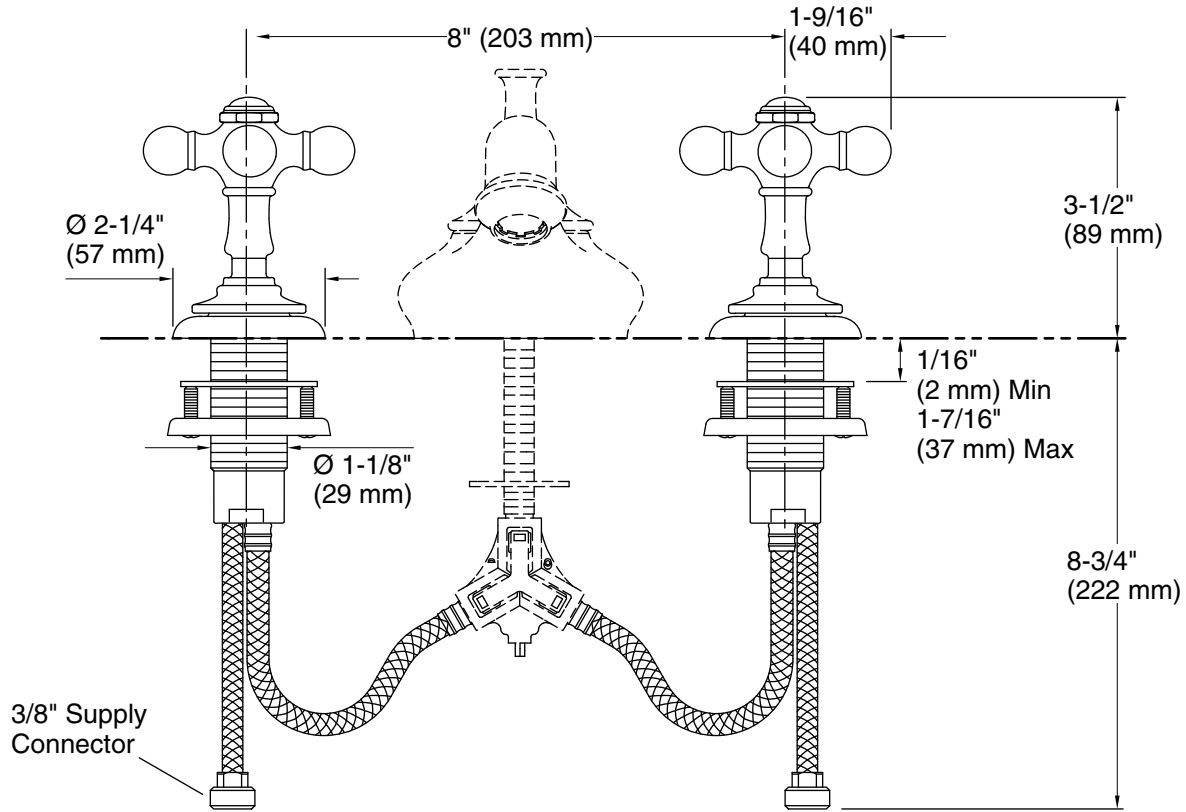

Technical Information

All product dimensions are nominal.

Notes

Install this product according to the installation instructions.

ADA compliant for handles only.

ADA compliant when installed to the specific requirements of these regulations.