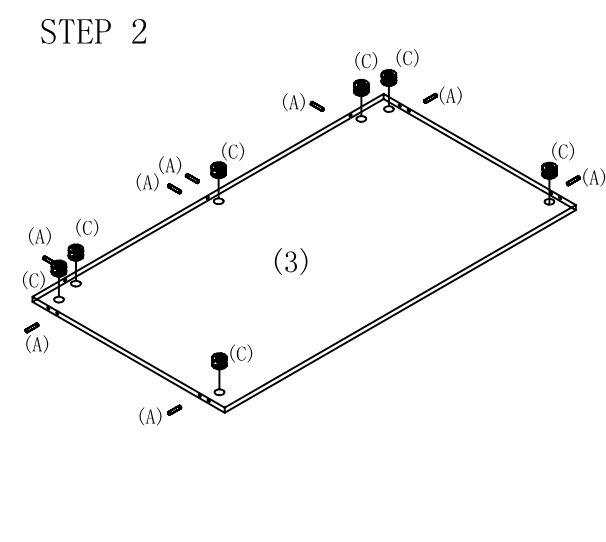

(1) Top  1PCS	(2) End Panel  2PCS	(3) Modesty Panel  1PCS	(A) Dowel  16PCS+1	(B) Cam Pin  13PCS+1	(C) Cam Lock  13PCS+1	(p) Cam Cover  13PCS+1	(D) Leg Leveler  4PCS
--	---	---	--	--	--	--	---

72" BOW FRONT DESK SHELL  
**SON-89**  
 72"W\*39"D\*29"H

**OSP**  
 furniture  
 877-OSP-WORX  
 (677-9679)

*Always lay components on A clean, soft-cushioned surface during assembly.*