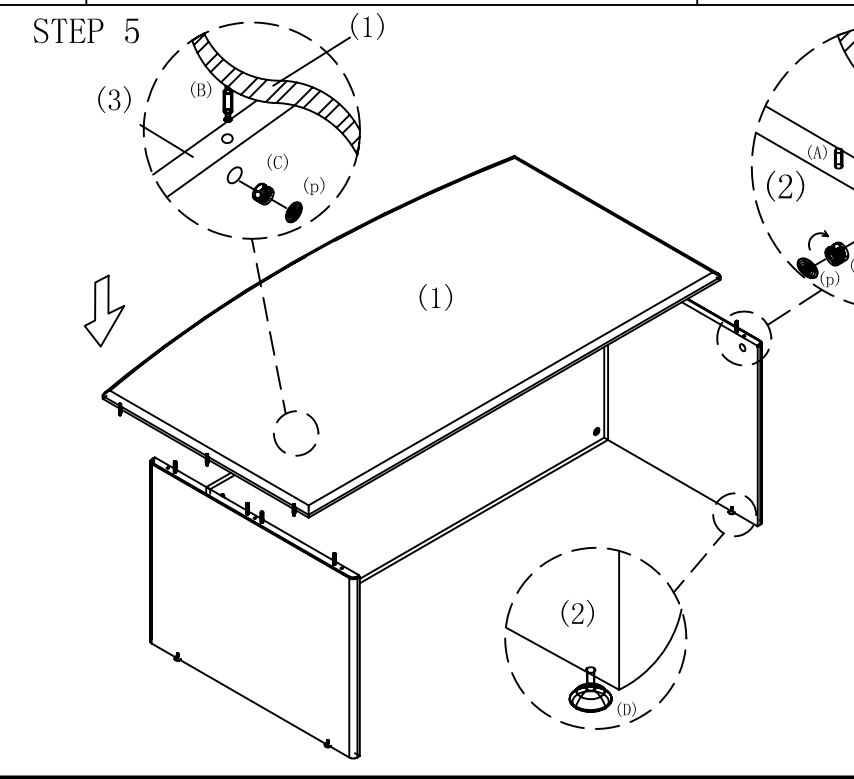

(1) Top  1PCS	(2) End Panel  2PCS	(3) Modesty Panel  1PCS	(A) Dowel  16PCS+1	(B) Cam Pin  13PCS+1	(C) Cam Lock  13PCS+1	(p) Cam Cover  13PCS+1	(D) Leg Leveler  4PCS
--	---	---	--	--	--	--	---

72" BOW FRONT DESK SHELL  
**SON-89**  
 72"W\*39"D\*29"H

**OSP**  
 furniture  
 877-OSP-WORX  
 (677-9679)

*Always lay components on A clean, soft-cushioned surface during assembly.*