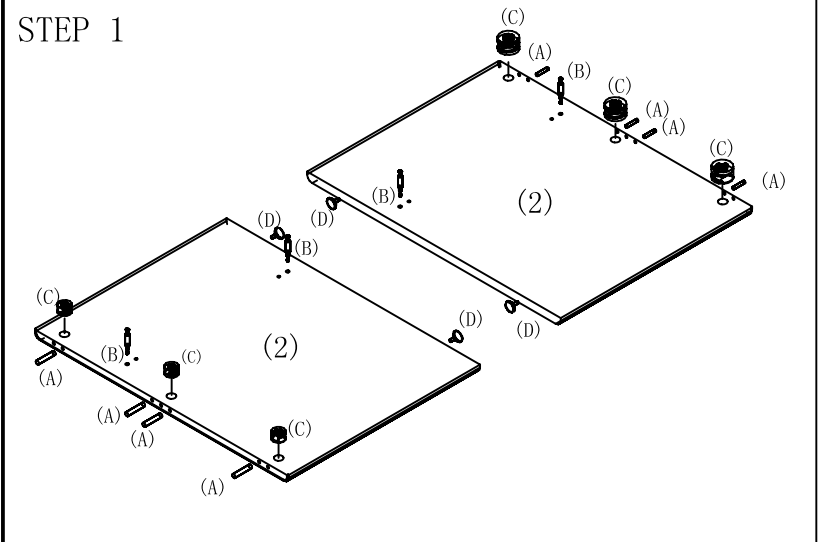

(1) Top  1PCS	(2) End Panel  2PCS	(3) Modesty Panel  1PCS	(A) Dowel  16PCS+1	(B) Cam Pin  13PCS+1	(C) Cam Lock  13PCS+1	(p) Cam Cover  13PCS+1	(D) Leg Leveler  4PCS
--	---	---	--	--	--	--	---

72" BOW FRONT DESK SHELL  
**SON-89**  
 72"W\*39"D\*29"H

**OSP**  
 furniture  
 877-OSP-WORX  
 (677-9679)

*Always lay components on A clean, soft-cushioned surface during assembly.*