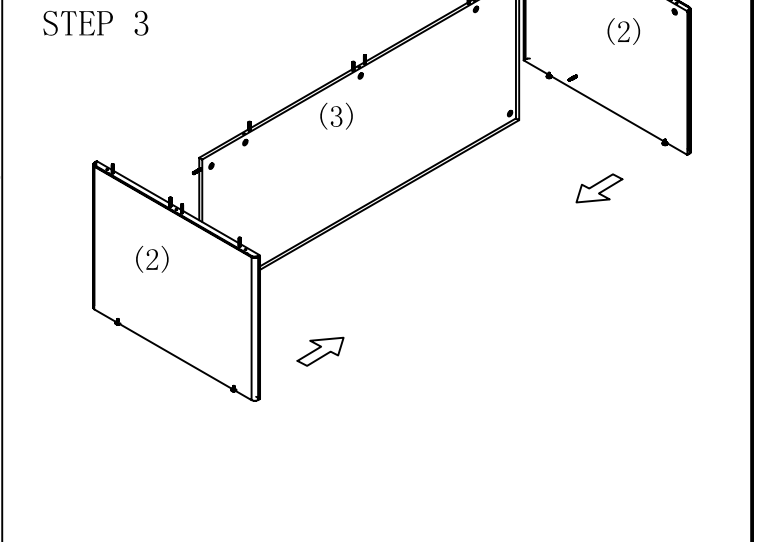

(1) Top  1PCS	(2) End Panel  2PCS	(3) Modesty Panel  1PCS	(A) Dowel  16PCS+1	(B) Cam Pin  13PCS+1	(C) Cam Lock  13PCS+1	(p) Cam Cover  13PCS+1	(D) Leg Leveler  4PCS
--	---	---	--	--	--	--	---

72" BOW FRONT DESK SHELL  
**SON-89**  
 72"W\*39"D\*29"H

**OSP**  
 furniture  
 877-OSP-WORX  
 (677-9679)

*Always lay components on A clean, soft-cushioned surface during assembly.*