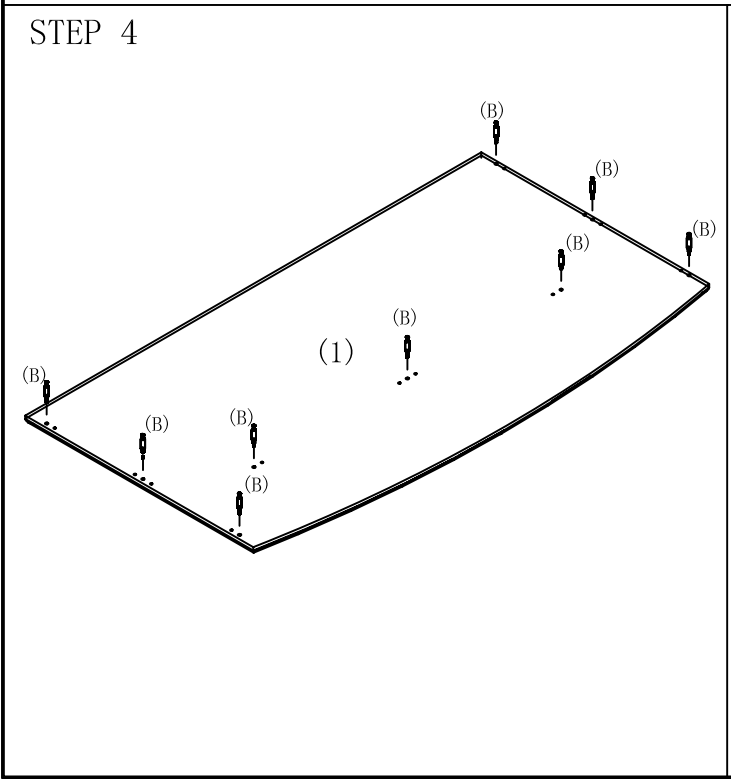

(1) Top  1PCS	(2) End Panel  2PCS	(3) Modesty Panel  1PCS	(A) Dowel  16PCS+1	(B) Cam Pin  13PCS+1	(C) Cam Lock  13PCS+1	(p) Cam Cover  13PCS+1	(D) Leg Leveler  4PCS
--	---	---	--	--	--	--	---

72" BOW FRONT DESK SHELL  
**SON-89**  
 72"W\*39"D\*29"H

**OSP**  
 furniture  
 877-OSP-WORX  
 (677-9679)

*Always lay components on A clean, soft-cushioned surface during assembly.*