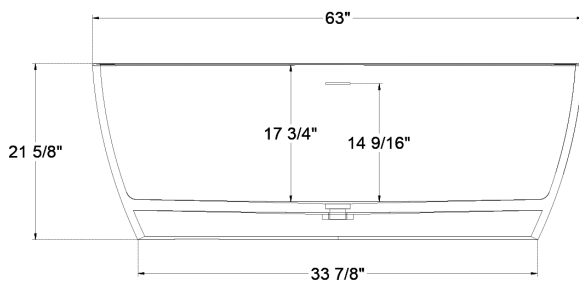

PRODUCT
INSTRUCTION
VIDEO

☎ 213 675 2021

✉ support@trendytotesinc.com

📍 162 Atlantic St, Pomona, CA 91768

DIMENSION DETAILS

SOILD SURFACE-IN BATHTUB

O-63MW-SB965

Front View

Side View

Bottom view

Top View