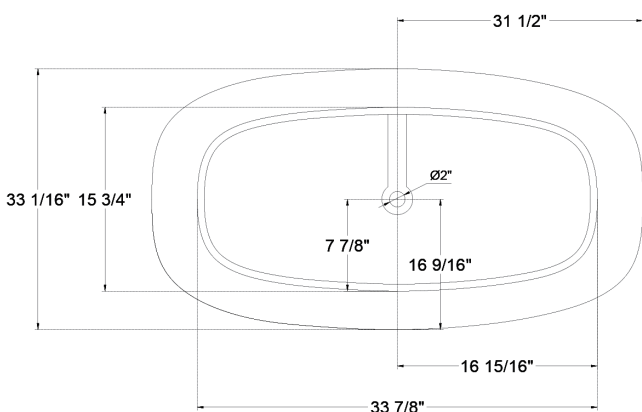

PRODUCT
INSTRUCTION
VIDEO

☎ 213 675 2021

✉ support@trendytotesinc.com

📍 162 Atlantic St, Pomona, CA 91768

DIMENSION DETAILS

SOILD SURFACE-IN BATHTUB

O-63MW-SB965

Front View

Side View

Bottom view

Top View