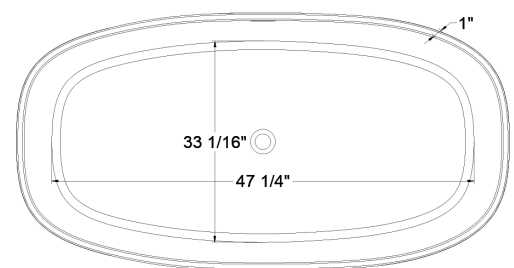

PRODUCT
INSTRUCTION
VIDEO

☎ 213 675 2021

✉ support@trendytotesinc.com

📍 162 Atlantic St, Pomona, CA 91768

DIMENSION DETAILS

SOILD SURFACE-IN BATHTUB

O-63MW-SB965

Front View

Side View

Bottom view

Top View