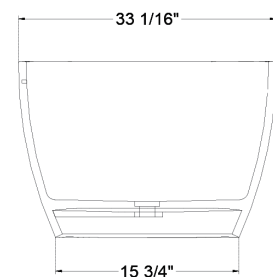

PRODUCT
INSTRUCTION
VIDEO

☎ 213 675 2021

✉ support@trendytotesinc.com

📍 162 Atlantic St, Pomona, CA 91768

DIMENSION DETAILS

SOILD SURFACE-IN BATHTUB

O-63MW-SB965

Front View

Side View

Bottom view

Top View