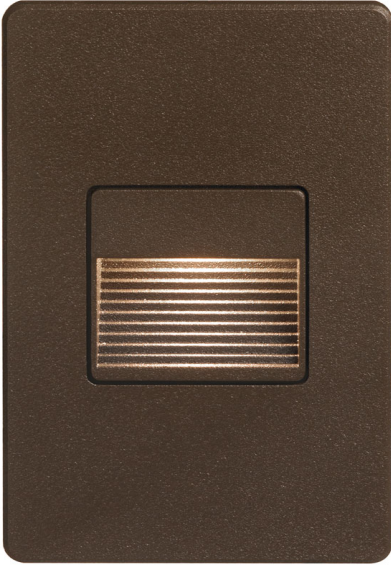

LED Bronze Rectangle In/Outdoor 3W Wall

120VAC input, L125mmxW78mmxH37mm, 2700K, 3.3W IP65, Bronze Wall LED Light

#CONNECT!

Height	5"
Width/Length	3"
Depth	2.5"
Weight	0.44 lbs

Body Material	Metal
Finish/Color	Bronze
Type of Finish	Powder Coating

Light Qty	1
Light Base	LED
Light Max Watt	3.3
Light Inc	Yes
Light Lumens	237
Light CRI	85+
Light CCT	2700K
Light Life	50000 Hours

Dimmable	Dimmable
LED Compatible	Integrated LED
Total Wattage	3.3W

Rated For	Indoor/Outdoor
Voltage	120VAC