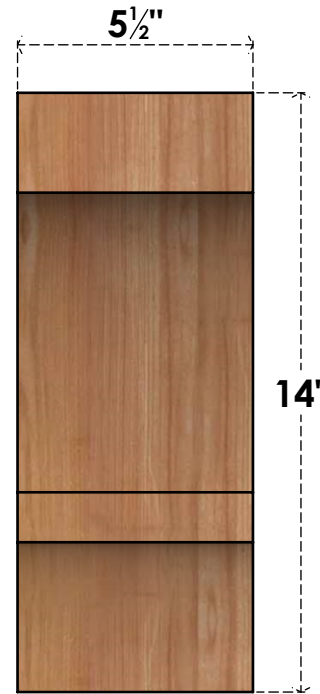

BRC06X10X14BOA00SWR

5 1/2"W X 10"D X 14"H BALBOA SMOOTH BRACE, WESTERN RED CEDAR

SIDE

FRONT

EKENA MILLWORK
 2300 WEST MAIN ST.
 CLARKSVILLE, TX 75426
 TOLL FREE: 866-607-0453
 WWW.EKENAMILLWORK.COM

NOTES

1. INSTALLATION TO BE COMPLETED IN ACCORDANCE WITH MANUFACTURER'S SPECIFICATIONS.
2. DRAWING MAY NOT BE TO SCALE
3. THIS DRAWING IS INTENDED FOR DESIGN AND PLANNING PURPOSES ONLY.
4. ALL INFORMATION CONTAINED HEREIN WAS CURRENT AT THE TIME OF DEVELOPMENT BUT MUST BE REVIEWED AND APPROVED BY THE PRODUCT MANUFACTURER TO BE CONSIDERED ACCURATE.
5. PRODUCTS ARE NOT KILN DRIED. THIS ITEM IS UNIQUE AND WILL CONTAIN THE NATURAL VARIATIONS THAT THE WOOD SPECIES OFFERS. THIS MAY RESULT IN VARIATIONS UP TO 1/4"