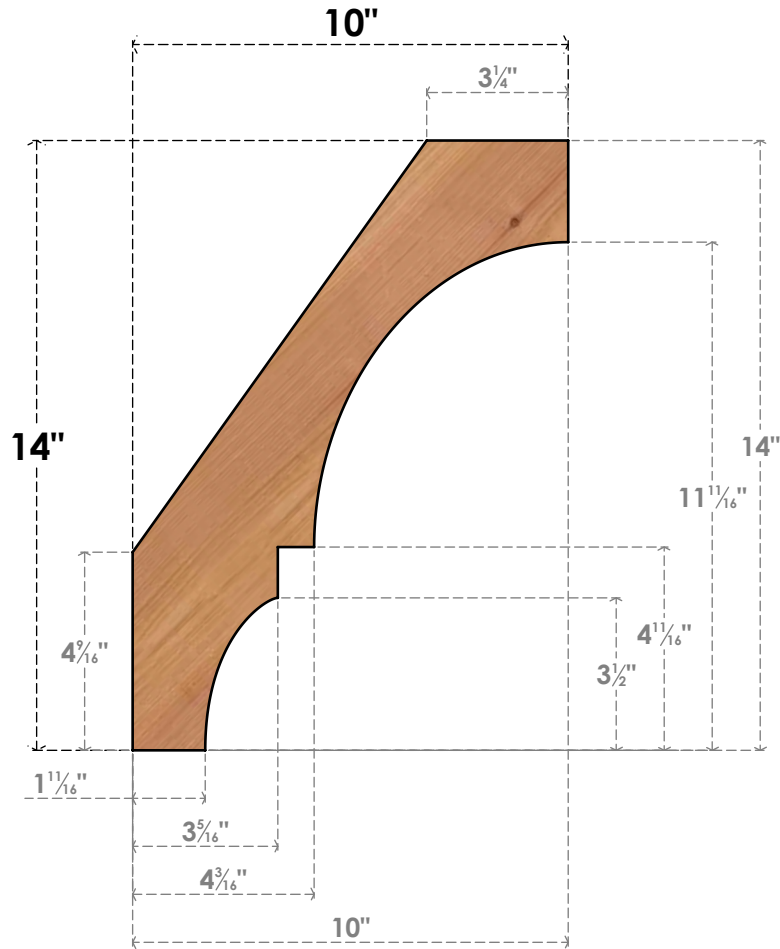

BRC06X10X14BOA00SWR

5 1/2"W X 10"D X 14"H BALBOA SMOOTH BRACE, WESTERN RED CEDAR

SIDE

FRONT

EKENA MILLWORK
 2300 WEST MAIN ST.
 CLARKSVILLE, TX 75426
 TOLL FREE: 866-607-0453
 WWW.EKENAMILLWORK.COM

NOTES

1. INSTALLATION TO BE COMPLETED IN ACCORDANCE WITH MANUFACTURER'S SPECIFICATIONS.
2. DRAWING MAY NOT BE TO SCALE
3. THIS DRAWING IS INTENDED FOR DESIGN AND PLANNING PURPOSES ONLY.
4. ALL INFORMATION CONTAINED HEREIN WAS CURRENT AT THE TIME OF DEVELOPMENT BUT MUST BE REVIEWED AND APPROVED BY THE PRODUCT MANUFACTURER TO BE CONSIDERED ACCURATE.
5. PRODUCTS ARE NOT KILN DRIED. THIS ITEM IS UNIQUE AND WILL CONTAIN THE NATURAL VARIATIONS THAT THE WOOD SPECIES OFFERS. THIS MAY RESULT IN VARIATIONS UP TO 1/4"