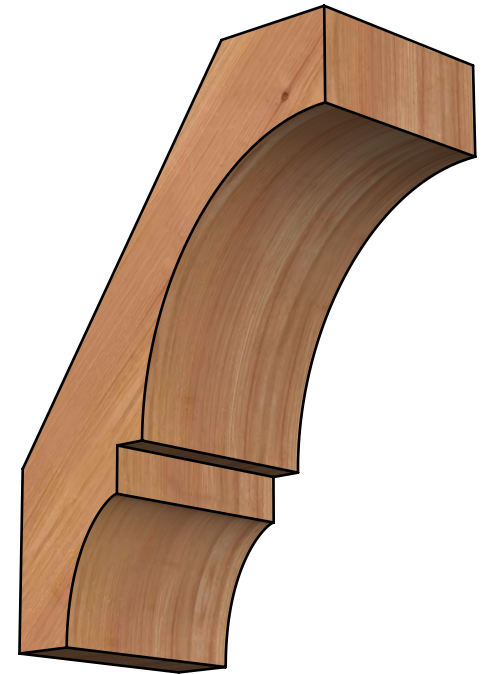

BRC06X10X14BOA00SWR

5 1/2"W X 10"D X 14"H BALBOA SMOOTH BRACE, WESTERN RED CEDAR

SIDE

FRONT

EKENA MILLWORK
 2300 WEST MAIN ST.
 CLARKSVILLE, TX 75426
 TOLL FREE: 866-607-0453
 WWW.EKENAMILLWORK.COM

NOTES

1. INSTALLATION TO BE COMPLETED IN ACCORDANCE WITH MANUFACTURER'S SPECIFICATIONS.
2. DRAWING MAY NOT BE TO SCALE
3. THIS DRAWING IS INTENDED FOR DESIGN AND PLANNING PURPOSES ONLY.
4. ALL INFORMATION CONTAINED HEREIN WAS CURRENT AT THE TIME OF DEVELOPMENT BUT MUST BE REVIEWED AND APPROVED BY THE PRODUCT MANUFACTURER TO BE CONSIDERED ACCURATE.
5. PRODUCTS ARE NOT KILN DRIED. THIS ITEM IS UNIQUE AND WILL CONTAIN THE NATURAL VARIATIONS THAT THE WOOD SPECIES OFFERS. THIS MAY RESULT IN VARIATIONS UP TO 1/4"