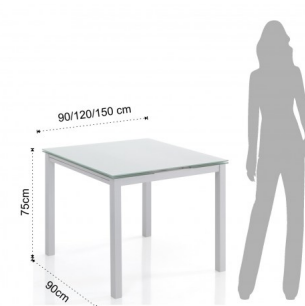

square extensible table NEW DAILY 90 WHITE

matt white

Rating: Not Rated Yet

Price

Sales price 580,00 €

[Ask a question about this product](#)

Description

square extensible table NEW DAILY 90 WHITE

- body made of matt white painted metal
- matt white painted tempered glass base unit
- cm. H.75 x L.90 x D.90 (closed)
- cm. H.75 x L.120 x D.90 (1st extension)
- cm. H.75 x L.150 x D.90 (2nd extension)