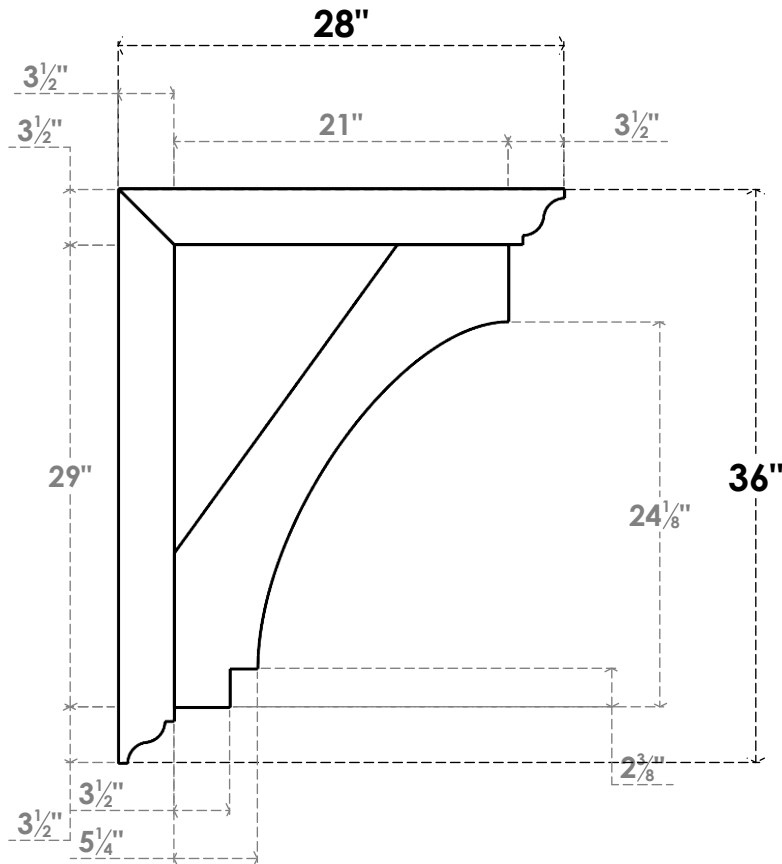

ITEM NUMBER: BKTUROS035X035X28000X36000X035X035X035IMP00RCPR

3 1/2"W X 28"D X 36"H X 3 1/2"T IMPERIAL ROUGH CEDAR WOODGRAIN OPEN BRACKET, TRADITIONAL TOP AND BACK, 3 1/2"W SOLID BRACE, PRIMED TAN

SIDE PROFILE

FRONT PROFILE

ISOMETRIC

GENERATED DATE : 06/18/2023

EKENA MILLWORK
2300 WEST MAIN ST.
CLARKSVILLE, TX 75426
TOLL FREE: 866-607-0453
WWW.EKENAMILLWORK.COM

NOTES

1. INSTALLATION TO BE COMPLETED IN ACCORDANCE WITH MANUFACTURER'S SPECIFICATIONS.
2. DRAWING MAY NOT BE TO SCALE
3. THIS DRAWING IS INTENDED FOR DESIGN AND PLANNING PURPOSES ONLY.
4. ALL INFORMATION CONTAINED HEREIN WAS CURRENT AT THE TIME OF DEVELOPMENT BUT MUST BE REVIEWED AND APPROVED BY THE PRODUCT MANUFACTURER TO BE CONSIDERED ACCURATE.
5. TIMBERTHANE ARCHITECTURAL PRODUCTS ARE MADE FROM HIGH DENSITY URETHANE AND COME FACTORY PRIMED