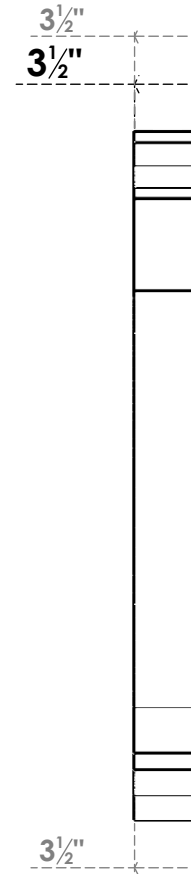

ITEM NUMBER: BKTUROS035X035X28000X36000X035X035X035IMP00RCPR

3 1/2"W X 28"D X 36"H X 3 1/2"T IMPERIAL ROUGH CEDAR WOODGRAIN OPEN BRACKET, TRADITIONAL TOP AND BACK, 3 1/2"W SOLID BRACE, PRIMED TAN

SIDE PROFILE

FRONT PROFILE

ISOMETRIC

GENERATED DATE : 06/18/2023

EKENA MILLWORK
2300 WEST MAIN ST.
CLARKSVILLE, TX 75426
TOLL FREE: 866-607-0453
WWW.EKENAMILLWORK.COM

NOTES

1. INSTALLATION TO BE COMPLETED IN ACCORDANCE WITH MANUFACTURER'S SPECIFICATIONS.
2. DRAWING MAY NOT BE TO SCALE
3. THIS DRAWING IS INTENDED FOR DESIGN AND PLANNING PURPOSES ONLY.
4. ALL INFORMATION CONTAINED HEREIN WAS CURRENT AT THE TIME OF DEVELOPMENT BUT MUST BE REVIEWED AND APPROVED BY THE PRODUCT MANUFACTURER TO BE CONSIDERED ACCURATE.
5. TIMBERTHANE ARCHITECTURAL PRODUCTS ARE MADE FROM HIGH DENSITY URETHANE AND COME FACTORY PRIMED