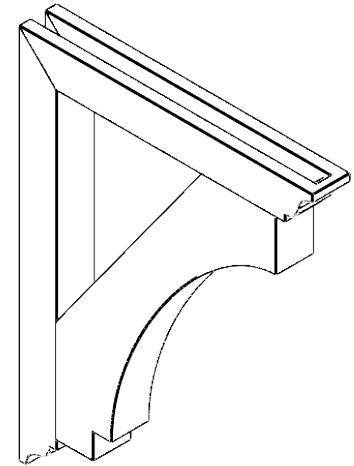

ITEM NUMBER: BKTUROS035X035X28000X36000X035X035X035IMP00RCPR

3 1/2"W X 28"D X 36"H X 3 1/2"T IMPERIAL ROUGH CEDAR WOODGRAIN OPEN BRACKET, TRADITIONAL TOP AND BACK, 3 1/2"W SOLID BRACE, PRIMED TAN

SIDE PROFILE

FRONT PROFILE

ISOMETRIC

GENERATED DATE : 06/18/2023

EKENA MILLWORK
2300 WEST MAIN ST.
CLARKSVILLE, TX 75426
TOLL FREE: 866-607-0453
WWW.EKENAMILLWORK.COM

NOTES

1. INSTALLATION TO BE COMPLETED IN ACCORDANCE WITH MANUFACTURER'S SPECIFICATIONS.
2. DRAWING MAY NOT BE TO SCALE
3. THIS DRAWING IS INTENDED FOR DESIGN AND PLANNING PURPOSES ONLY.
4. ALL INFORMATION CONTAINED HEREIN WAS CURRENT AT THE TIME OF DEVELOPMENT BUT MUST BE REVIEWED AND APPROVED BY THE PRODUCT MANUFACTURER TO BE CONSIDERED ACCURATE.
5. TIMBERTHANE ARCHITECTURAL PRODUCTS ARE MADE FROM HIGH DENSITY URETHANE AND COME FACTORY PRIMED