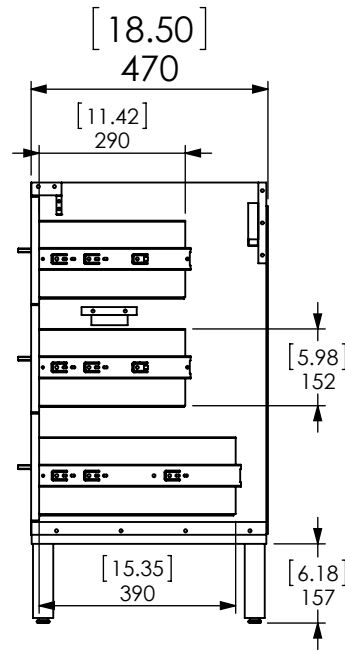

ONLY FOR REFERENCE

TOP VIEW

ISOMETRIC VIEW

FRONT VIEW

SIDE VIEW

BACK VIEW

ITEM:	REV
	<b>A</b>
NAME:	
MATERIAL:	

DWR	MMS	02/22/24
REV	ING	
APR	R&D	

ONLY FOR REFERENCE

TOP VIEW

ISOMETRIC VIEW

FRONT VIEW

SIDE VIEW

BACK VIEW

ITEM:			REV
			<b>A</b>
NAME:			
MATERIAL:			----

DWR	MMS	02/22/24
REV	ING	
APR	R&D	

ITEM TYPE	ITEM ID	ITEM DESCRIPTION	DRAWING STATUS
REFERENCE		Vtop Oslo 30.5x18.75 4 in	

REV	CHANGE	DATE	APPROVAL
0	Released	11/01/16	E. SANDOVAL