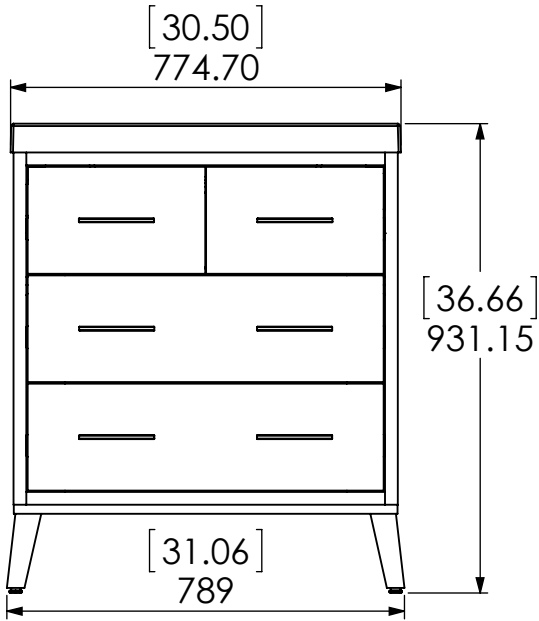

ONLY FOR REFERENCE

TOP VIEW

ISOMETRIC VIEW

FRONT VIEW

SIDE VIEW

BACK VIEW

ITEM:	REV
	<b>A</b>
NAME:	
MATERIAL:	

DWR	MMS	02/22/24
REV	ING	
APR	R&D	

ONLY FOR REFERENCE

TOP VIEW

ISOMETRIC VIEW

FRONT VIEW

SIDE VIEW

BACK VIEW

ITEM:			REV
			<b>A</b>
NAME:			
MATERIAL:			----

DWR	MMS	02/22/24
REV	ING	
APR	R&D	

ITEM TYPE	ITEM ID	ITEM DESCRIPTION	DRAWING STATUS
REFERENCE		Vtop Oslo 30.5x18.75 4 in	

REV	CHANGE	DATE	APPROVAL
0	Released	11/01/16	E. SANDOVAL