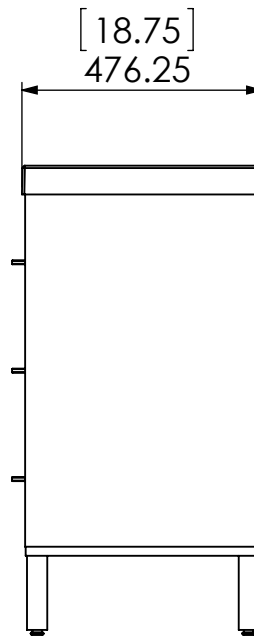

ONLY FOR REFERENCE

TOP VIEW

ISOMETRIC VIEW

FRONT VIEW

SIDE VIEW

BACK VIEW

ITEM:	REV
	<b>A</b>
NAME:	
MATERIAL:	

DWR	MMS	02/22/24
REV	ING	
APR	R&D	

ONLY FOR REFERENCE

TOP VIEW

ISOMETRIC VIEW

FRONT VIEW

SIDE VIEW

BACK VIEW

ITEM:			REV
			<b>A</b>
NAME:			
MATERIAL:			----

DWR	MMS	02/22/24
REV	ING	
APR	R&D	

ITEM TYPE	ITEM ID	ITEM DESCRIPTION	DRAWING STATUS
REFERENCE		Vtop Oslo 30.5x18.75 4 in	

REV	CHANGE	DATE	APPROVAL
0	Released	11/01/16	E. SANDOVAL