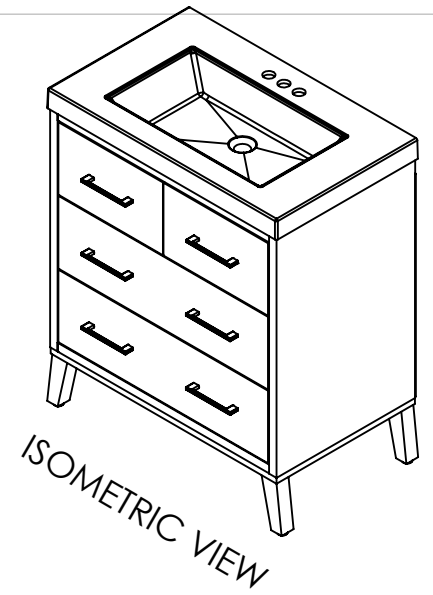

ONLY FOR REFERENCE

TOP VIEW

ISOMETRIC VIEW

FRONT VIEW

SIDE VIEW

BACK VIEW

ITEM:	REV
	<b>A</b>
NAME:	
MATERIAL:	

DWR	MMS	02/22/24
REV	ING	
APR	R&D	

ONLY FOR REFERENCE

TOP VIEW

ISOMETRIC VIEW

FRONT VIEW

SIDE VIEW

BACK VIEW

ITEM:			REV
			<b>A</b>
NAME:			
MATERIAL:			----

DWR	MMS	02/22/24
REV	ING	
APR	R&D	

ITEM TYPE	ITEM ID	ITEM DESCRIPTION	DRAWING STATUS
REFERENCE		Vtop Oslo 30.5x18.75 4 in	

REV	CHANGE	DATE	APPROVAL
0	Released	11/01/16	E. SANDOVAL