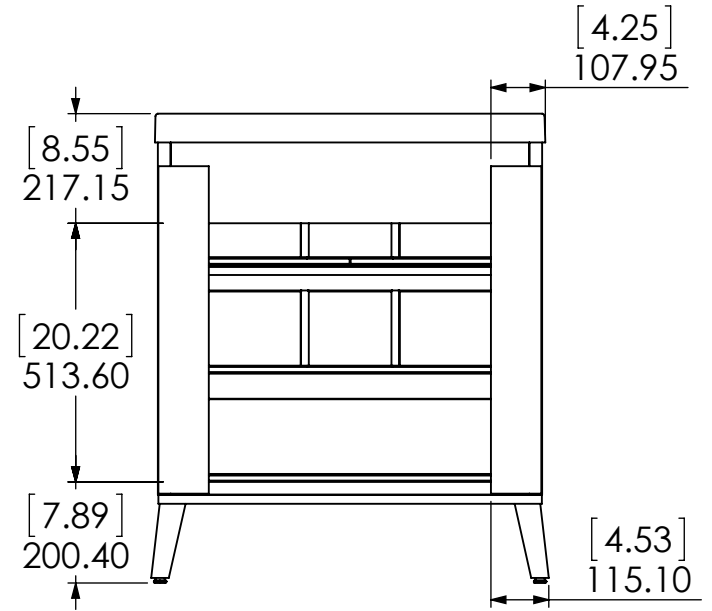

ONLY FOR REFERENCE

TOP VIEW

ISOMETRIC VIEW

FRONT VIEW

SIDE VIEW

BACK VIEW

ITEM:	REV
	<b>A</b>
NAME:	
MATERIAL:	

DWR	MMS	02/22/24
REV	ING	
APR	R&D	

ONLY FOR REFERENCE

TOP VIEW

ISOMETRIC VIEW

FRONT VIEW

SIDE VIEW

BACK VIEW

ITEM:			REV
			<b>A</b>
NAME:			
MATERIAL:			----

DWR	MMS	02/22/24
REV	ING	
APR	R&D	

ITEM TYPE	ITEM ID	ITEM DESCRIPTION	DRAWING STATUS
REFERENCE		Vtop Oslo 30.5x18.75 4 in	

REV	CHANGE	DATE	APPROVAL
0	Released	11/01/16	E. SANDOVAL