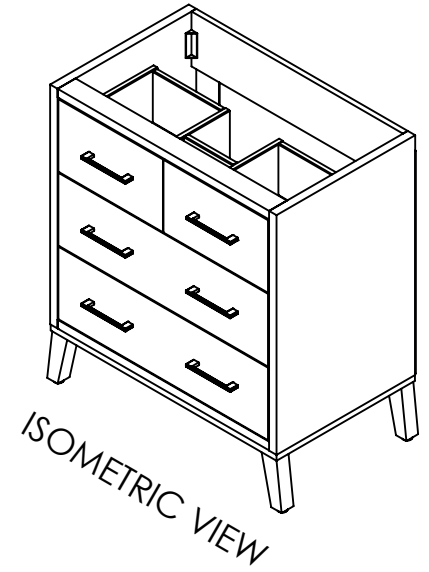

ONLY FOR REFERENCE

TOP VIEW

ISOMETRIC VIEW

FRONT VIEW

SIDE VIEW

BACK VIEW

ITEM:	REV
	<b>A</b>
NAME:	
MATERIAL:	

DWR	MMS	02/22/24
REV	ING	
APR	R&D	

ONLY FOR REFERENCE

TOP VIEW

ISOMETRIC VIEW

FRONT VIEW

SIDE VIEW

BACK VIEW

ITEM:			REV
			<b>A</b>
NAME:			
MATERIAL:			----

DWR	MMS	02/22/24
REV	ING	
APR	R&D	

ITEM TYPE	ITEM ID	ITEM DESCRIPTION	DRAWING STATUS
REFERENCE		Vtop Oslo 30.5x18.75 4 in	

REV	CHANGE	DATE	APPROVAL
0	Released	11/01/16	E. SANDOVAL