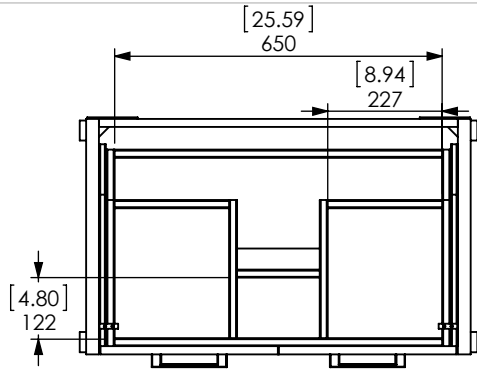

ONLY FOR REFERENCE

TOP VIEW

ISOMETRIC VIEW

FRONT VIEW

SIDE VIEW

BACK VIEW

ITEM:	REV
	<b>A</b>
NAME:	
MATERIAL:	

DWR	MMS	02/22/24
REV	ING	
APR	R&D	

ONLY FOR REFERENCE

TOP VIEW

ISOMETRIC VIEW

FRONT VIEW

SIDE VIEW

BACK VIEW

ITEM:			REV
			<b>A</b>
NAME:			
MATERIAL:			----

DWR	MMS	02/22/24
REV	ING	
APR	R&D	

ITEM TYPE	ITEM ID	ITEM DESCRIPTION	DRAWING STATUS
REFERENCE		Vtop Oslo 30.5x18.75 4 in	

REV	CHANGE	DATE	APPROVAL
0	Released	11/01/16	E. SANDOVAL