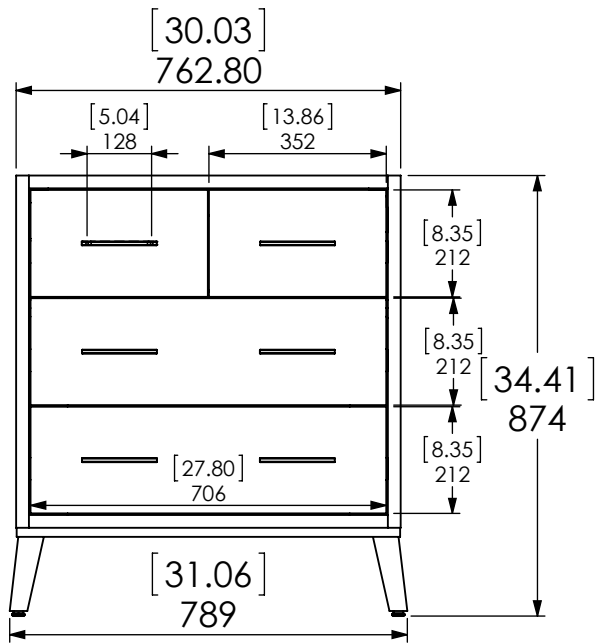

ONLY FOR REFERENCE

TOP VIEW

ISOMETRIC VIEW

FRONT VIEW

SIDE VIEW

BACK VIEW

ITEM:	REV
	<b>A</b>
NAME:	
MATERIAL:	

DWR	MMS	02/22/24
REV	ING	
APR	R&D	

ONLY FOR REFERENCE

TOP VIEW

ISOMETRIC VIEW

FRONT VIEW

SIDE VIEW

BACK VIEW

ITEM:			REV
			<b>A</b>
NAME:			
MATERIAL:			----

DWR	MMS	02/22/24
REV	ING	
APR	R&D	

ITEM TYPE	ITEM ID	ITEM DESCRIPTION	DRAWING STATUS
REFERENCE		Vtop Oslo 30.5x18.75 4 in	

REV	CHANGE	DATE	APPROVAL
0	Released	11/01/16	E. SANDOVAL