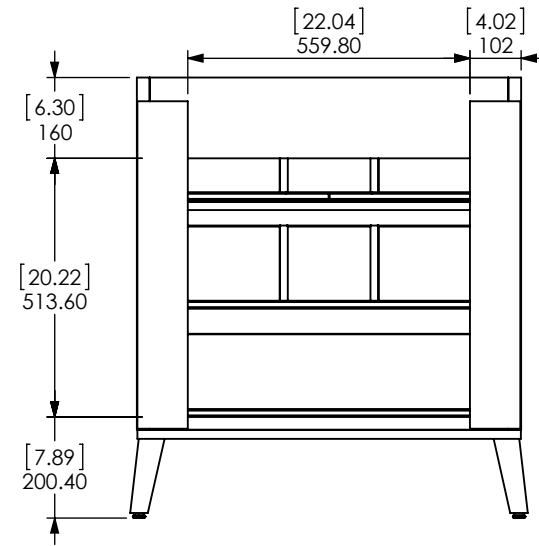

ONLY FOR REFERENCE

TOP VIEW

ISOMETRIC VIEW

FRONT VIEW

SIDE VIEW

BACK VIEW

ITEM:	REV
	<b>A</b>
NAME:	
MATERIAL:	

DWR	MMS	02/22/24
REV	ING	
APR	R&D	

ONLY FOR REFERENCE

TOP VIEW

ISOMETRIC VIEW

FRONT VIEW

SIDE VIEW

BACK VIEW

ITEM:			REV
			<b>A</b>
NAME:			
MATERIAL:			----

DWR	MMS	02/22/24
REV	ING	
APR	R&D	

ITEM TYPE	ITEM ID	ITEM DESCRIPTION	DRAWING STATUS
REFERENCE		Vtop Oslo 30.5x18.75 4 in	

REV	CHANGE	DATE	APPROVAL
0	Released	11/01/16	E. SANDOVAL