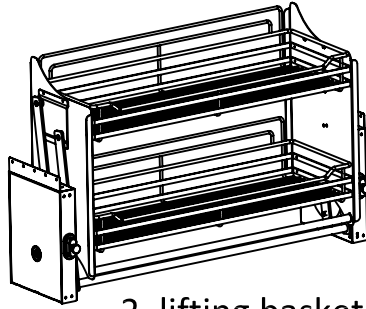

## accessories

1. self-tapping screw  
10 pcs

2. lifting basket 1 set

3. cabinet

## cabinet sizes

outer width	inside width	inside depth	inside height	board thickness
600mm	568	302	614	16/18
700mm	668	302	614	16/18
800mm	768	302	614	16/18
900mm	868	302	614	16/18