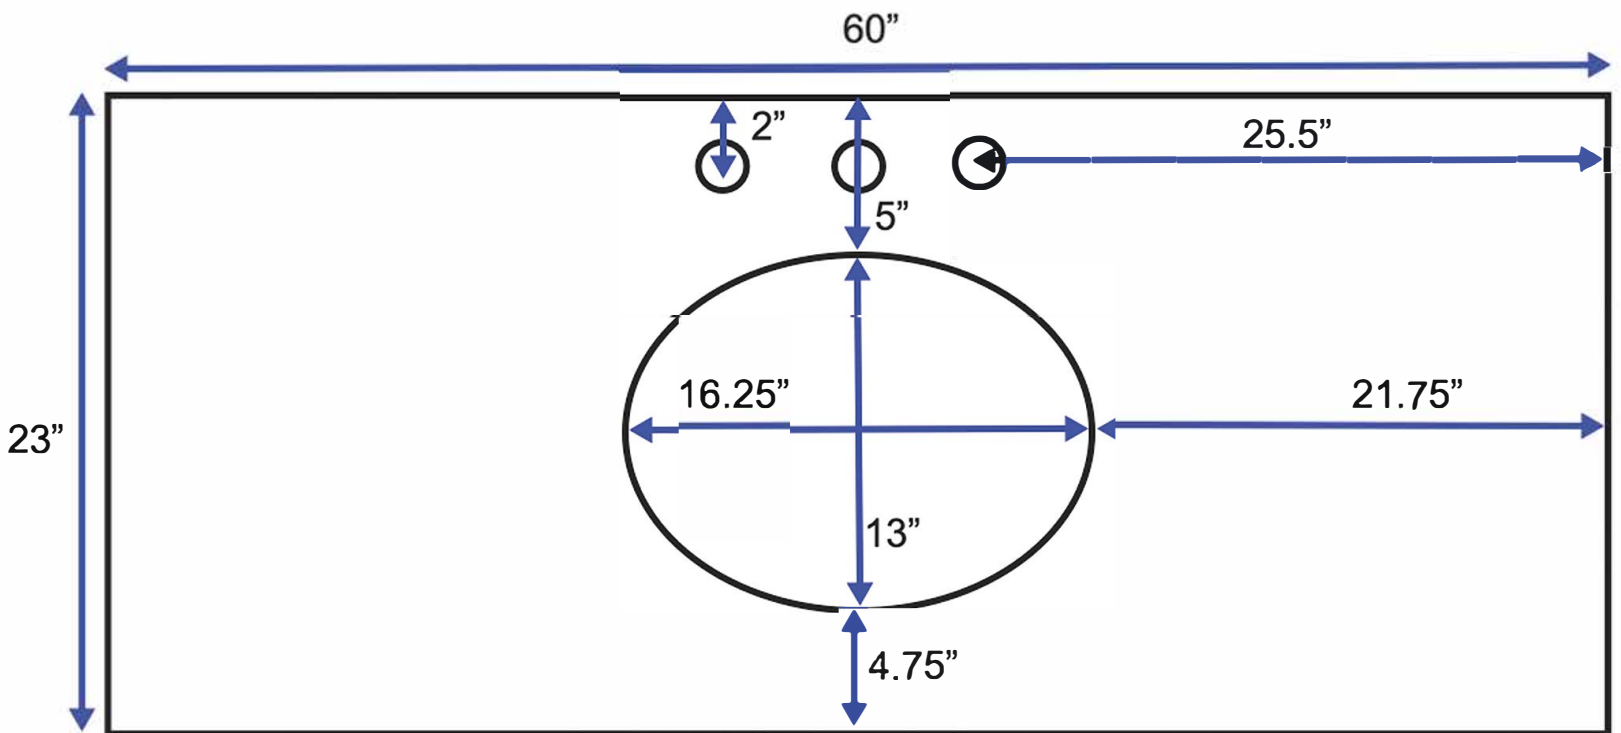

60-inch Single Vanity (Top View)

All measurements are approximate and rounded to the nearest quarter inch.
Please allow for a slight margin of error.