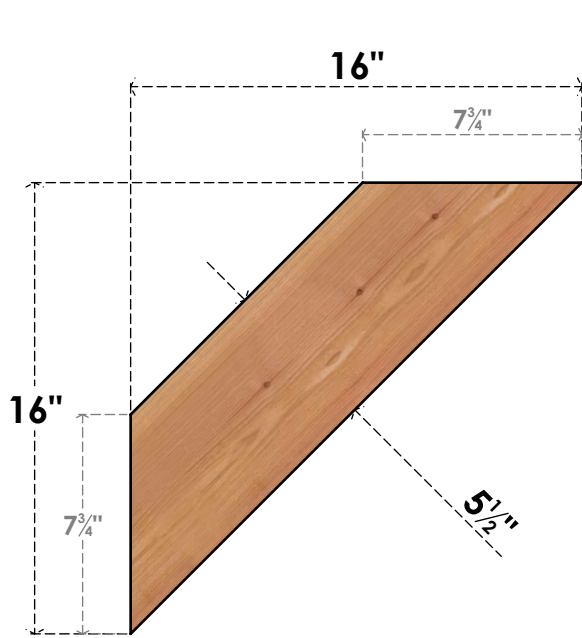

# BRC06X16X16TRA00SWR

5 1/2"W X 16"D X 16"H TRADITIONAL SMOOTH BRACE, WESTERN RED CEDAR

**SIDE**

**FRONT**

EKENA MILLWORK  
 2300 WEST MAIN ST.  
 CLARKSVILLE, TX 75426  
 TOLL FREE: 866-607-0453  
 WWW.EKENAMILLWORK.COM