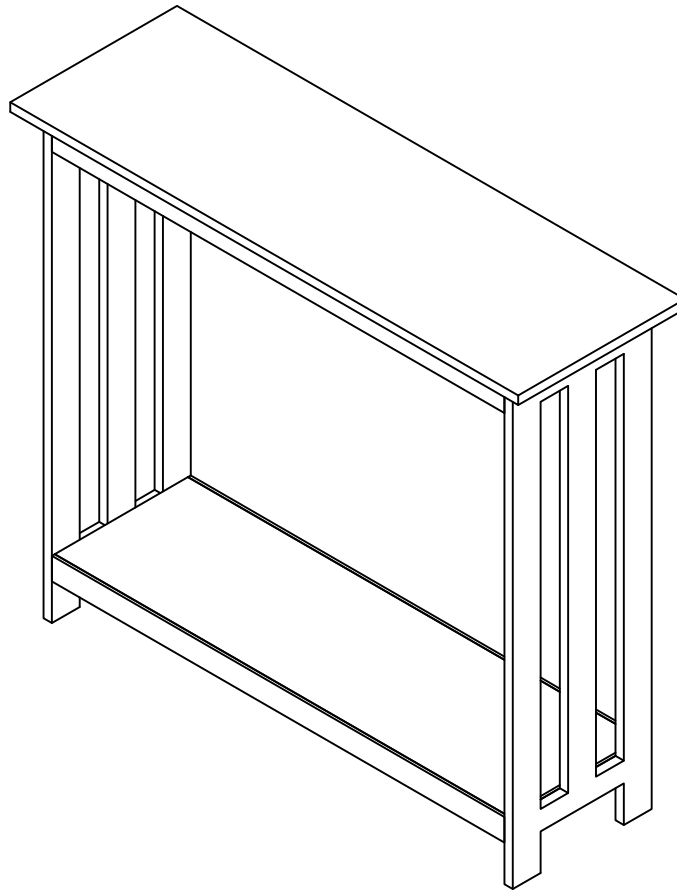

ASSEMBLY INSTRUCTION

2 - Tier Narrow Console Sofa Side Table

Customer Service

Contact us through our website:
www.TeamCustomerService.com

If you have a question about assembly or use please contact us and we will be glad to assist you.

Part list - 2 - Tier Narrow Console Sofa Side Table

Identifying the hardware-Identify the hardware using the illustrations below

A  **08**
M6x30mm Bolt

B  **01**

Step 01

A  **04**
M6x30mm Bolt

B  **01**

Step 02