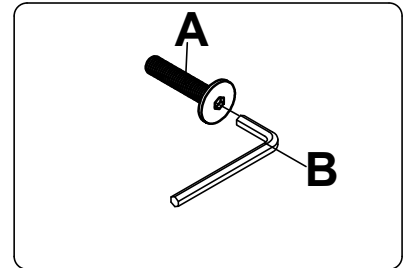

Part list - 2 - Tier Narrow Console Sofa Side Table

Identifying the hardware-Identify the hardware using the illustrations below

A  **08**
M6x30mm Bolt

B  **01**

Step 01

A  **04**
M6x30mm Bolt

B  **01**

Step 02

A  **04**
M6x30mm Bolt

B  **01**