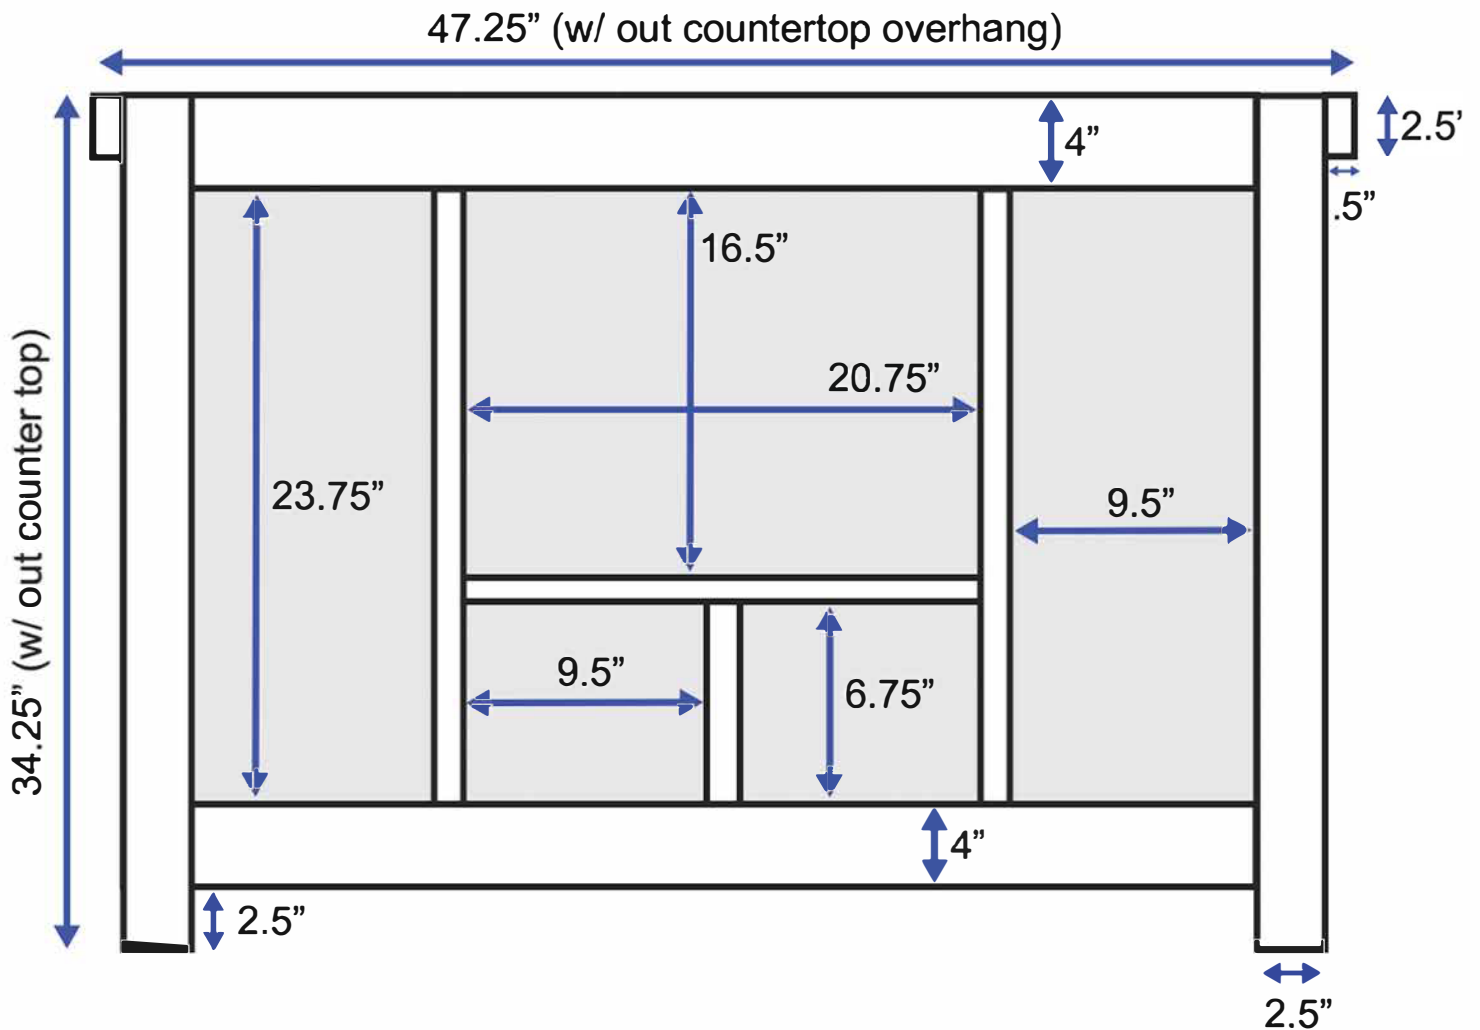

# 48-inch Vanity (Back View)

All measurements are approximate and rounded to the nearest quarter inch.  
Please allow for a slight margin of error.