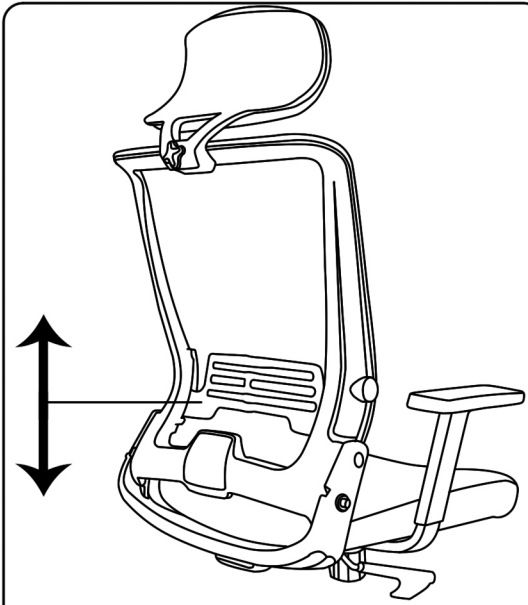

# ASSEMBLY INSTRUCTION

BEFORE ASSEMBLY THIS PRODUCT,  
PLEASE READ THIS INSTRUCTIONS CAREFULLY.

with footrest

**5**

**6**

**Installation Complete**

Standing behind the chair ,press the buttons in both sides at the same time, then push forward the back frame to fold the chair.

Adjust 60MM up and down

Pull lever out to tilt

**WARNING**

- FAILURE TO FOLLOW THESE INSTRUCTIONS MAY RESULT IN SERIOUS INJURY
1. THIS PRODUCT IS DESIGNED FOR SEATING ONLY . DO NOT STAND ON THIS PRODUCT. DO NOT USE IT AS A STEP LADDER
  2. DO NOT USE THIS PRODUCT UNLESS ALL BOLTS AND PARTS ARE FIRMLY TIGHTENED.
  3. IF ANY PARTS ARE MISSING, DAMAGED OR WORN ,STOP USING THIS PRODUCT. REPAIR THE PRODUCT WITH THE REPLACEMENT PARTS FROM MANUFACTURER.
  4. DO NOT SIT ON THE ARMREST OF THIS PRODUCT.
  5. THIS PRODUCT IS DESIGNED FOR ONE PERSON SITTING AT A TIME .
  6. KEEP OUT OF REACH OF CHILDREN UNDER THE AGE OF 10 UNLESS ASSISTANCE FROM AN ADULT IS PROVIDED.