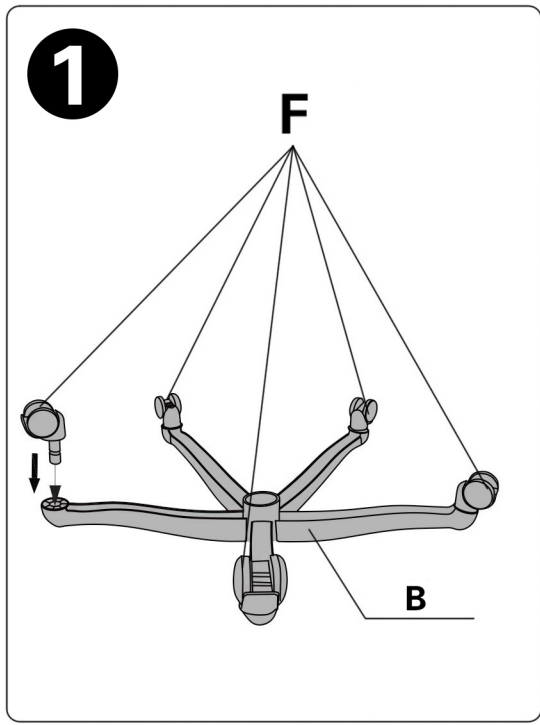

# ASSEMBLY INSTRUCTION

BEFORE ASSEMBLY THIS PRODUCT,  
PLEASE READ THIS INSTRUCTIONS CAREFULLY.

with footrest

**5**

**6**

**Installation Complete**

Standing behind the chair ,press the buttons in both sides at the same time, then push forward the back frame to fold the chair.

Adjust 60MM up and down

Pull lever out to tilt

**WARNING**

- FAILURE TO FOLLOW THESE INSTRUCTIONS MAY RESULT IN SERIOUS INJURY
1. THIS PRODUCT IS DESIGNED FOR SEATING ONLY . DO NOT STAND ON THIS PRODUCT. DO NOT USE IT AS A STEP LADDER
  2. DO NOT USE THIS PRODUCT UNLESS ALL BOLTS AND PARTS ARE FIRMLY TIGHTENED.
  3. IF ANY PARTS ARE MISSING, DAMAGED OR WORN ,STOP USING THIS PRODUCT. REPAIR THE PRODUCT WITH THE REPLACEMENT PARTS FROM MANUFACTURER.
  4. DO NOT SIT ON THE ARMREST OF THIS PRODUCT.
  5. THIS PRODUCT IS DESIGNED FOR ONE PERSON SITTING AT A TIME .
  6. KEEP OUT OF REACH OF CHILDREN UNDER THE AGE OF 10 UNLESS ASSISTANCE FROM AN ADULT IS PROVIDED.