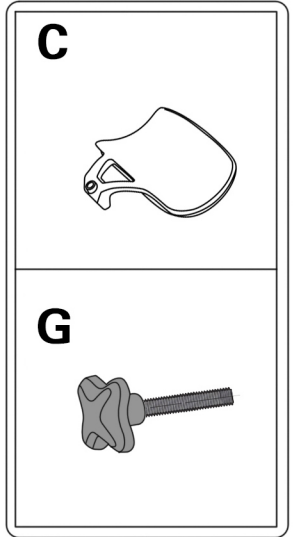

# ASSEMBLY INSTRUCTION

BEFORE ASSEMBLY THIS PRODUCT,  
PLEASE READ THIS INSTRUCTIONS CAREFULLY.

with footrest

**5**

**6**

**Installation Complete**

Standing behind the chair ,press the buttons in both sides at the same time, then push forward the back frame to fold the chair.

Adjust 60MM up and down

Pull lever out to tilt

**WARNING**

- FAILURE TO FOLLOW THESE INSTRUCTIONS MAY RESULT IN SERIOUS INJURY
1. THIS PRODUCT IS DESIGNED FOR SEATING ONLY . DO NOT STAND ON THIS PRODUCT. DO NOT USE IT AS A STEP LADDER
  2. DO NOT USE THIS PRODUCT UNLESS ALL BOLTS AND PARTS ARE FIRMLY TIGHTENED.
  3. IF ANY PARTS ARE MISSING, DAMAGED OR WORN ,STOP USING THIS PRODUCT. REPAIR THE PRODUCT WITH THE REPLACEMENT PARTS FROM MANUFACTURER.
  4. DO NOT SIT ON THE ARMREST OF THIS PRODUCT.
  5. THIS PRODUCT IS DESIGNED FOR ONE PERSON SITTING AT A TIME .
  6. KEEP OUT OF REACH OF CHILDREN UNDER THE AGE OF 10 UNLESS ASSISTANCE FROM AN ADULT IS PROVIDED.