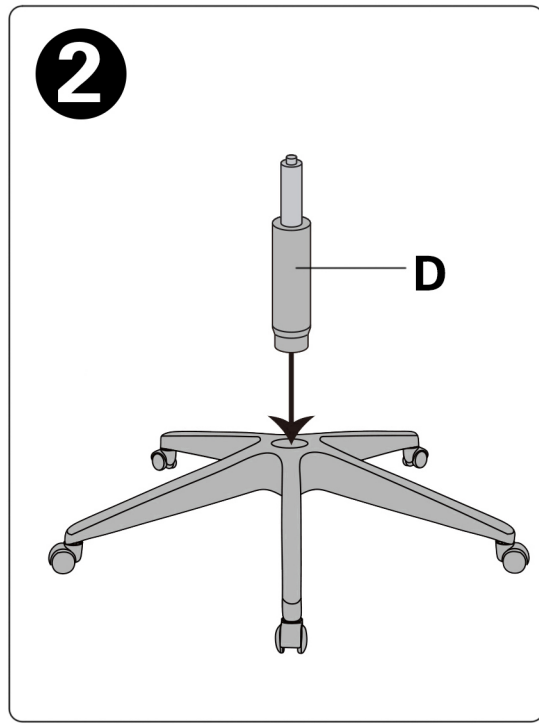

# ASSEMBLY INSTRUCTION

BEFORE ASSEMBLY THIS PRODUCT,  
PLEASE READ THIS INSTRUCTIONS CAREFULLY.

with footrest

**5**

**6**

**Installation Complete**

Standing behind the chair ,press the buttons in both sides at the same time, then push forward the back frame to fold the chair.

Adjust 60MM up and down

Pull lever out to tilt

**WARNING**

- FAILURE TO FOLLOW THESE INSTRUCTIONS MAY RESULT IN SERIOUS INJURY
1. THIS PRODUCT IS DESIGNED FOR SEATING ONLY . DO NOT STAND ON THIS PRODUCT. DO NOT USE IT AS A STEP LADDER
  2. DO NOT USE THIS PRODUCT UNLESS ALL BOLTS AND PARTS ARE FIRMLY TIGHTENED.
  3. IF ANY PARTS ARE MISSING, DAMAGED OR WORN ,STOP USING THIS PRODUCT. REPAIR THE PRODUCT WITH THE REPLACEMENT PARTS FROM MANUFACTURER.
  4. DO NOT SIT ON THE ARMREST OF THIS PRODUCT.
  5. THIS PRODUCT IS DESIGNED FOR ONE PERSON SITTING AT A TIME .
  6. KEEP OUT OF REACH OF CHILDREN UNDER THE AGE OF 10 UNLESS ASSISTANCE FROM AN ADULT IS PROVIDED.