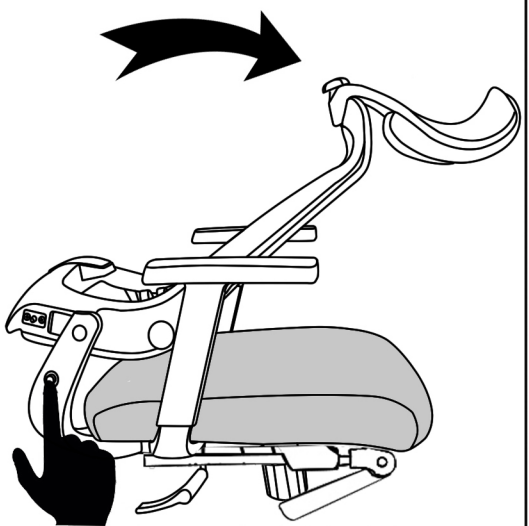

# ASSEMBLY INSTRUCTION

BEFORE ASSEMBLY THIS PRODUCT,  
PLEASE READ THIS INSTRUCTIONS CAREFULLY.

with footrest

**5**

**6**

**Installation Complete**

Standing behind the chair ,press the buttons in both sides at the same time, then push forward the back frame to fold the chair.

Adjust 60MM up and down

Pull lever out to tilt

**WARNING**

- FAILURE TO FOLLOW THESE INSTRUCTIONS MAY RESULT IN SERIOUS INJURY
1. THIS PRODUCT IS DESIGNED FOR SEATING ONLY . DO NOT STAND ON THIS PRODUCT. DO NOT USE IT AS A STEP LADDER
  2. DO NOT USE THIS PRODUCT UNLESS ALL BOLTS AND PARTS ARE FIRMLY TIGHTENED.
  3. IF ANY PARTS ARE MISSING, DAMAGED OR WORN ,STOP USING THIS PRODUCT. REPAIR THE PRODUCT WITH THE REPLACEMENT PARTS FROM MANUFACTURER.
  4. DO NOT SIT ON THE ARMREST OF THIS PRODUCT.
  5. THIS PRODUCT IS DESIGNED FOR ONE PERSON SITTING AT A TIME .
  6. KEEP OUT OF REACH OF CHILDREN UNDER THE AGE OF 10 UNLESS ASSISTANCE FROM AN ADULT IS PROVIDED.