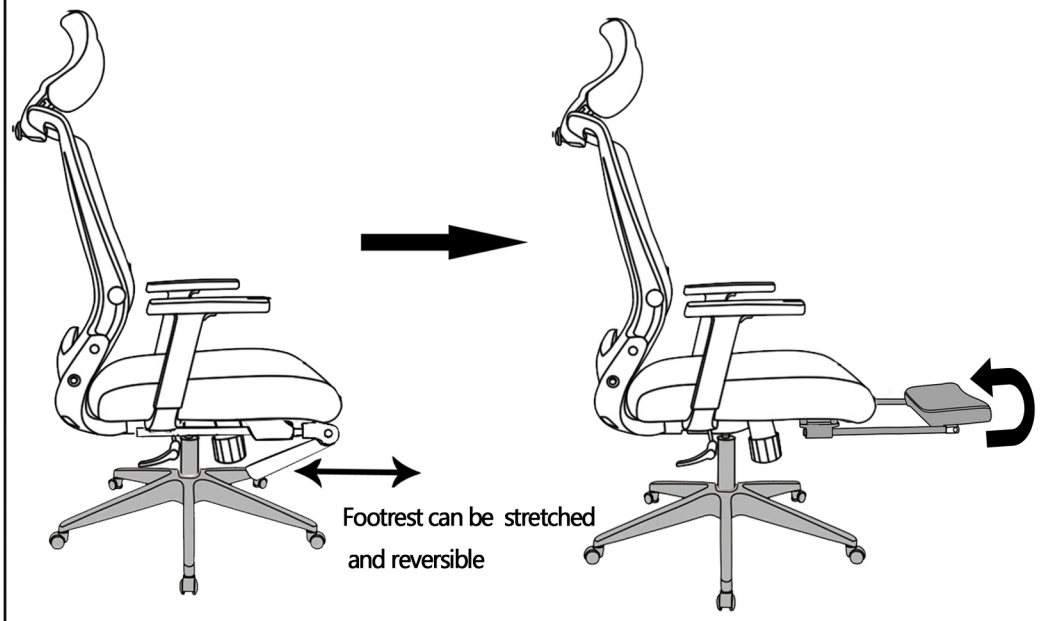

# ASSEMBLY INSTRUCTION

BEFORE ASSEMBLY THIS PRODUCT,  
PLEASE READ THIS INSTRUCTIONS CAREFULLY.

with footrest

**5**

**6**

**Installation Complete**

Standing behind the chair ,press the buttons in both sides at the same time, then push forward the back frame to fold the chair.

Adjust 60MM up and down

Pull lever out to tilt

**WARNING**

- FAILURE TO FOLLOW THESE INSTRUCTIONS MAY RESULT IN SERIOUS INJURY
1. THIS PRODUCT IS DESIGNED FOR SEATING ONLY . DO NOT STAND ON THIS PRODUCT. DO NOT USE IT AS A STEP LADDER
  2. DO NOT USE THIS PRODUCT UNLESS ALL BOLTS AND PARTS ARE FIRMLY TIGHTENED.
  3. IF ANY PARTS ARE MISSING, DAMAGED OR WORN ,STOP USING THIS PRODUCT. REPAIR THE PRODUCT WITH THE REPLACEMENT PARTS FROM MANUFACTURER.
  4. DO NOT SIT ON THE ARMREST OF THIS PRODUCT.
  5. THIS PRODUCT IS DESIGNED FOR ONE PERSON SITTING AT A TIME .
  6. KEEP OUT OF REACH OF CHILDREN UNDER THE AGE OF 10 UNLESS ASSISTANCE FROM AN ADULT IS PROVIDED.