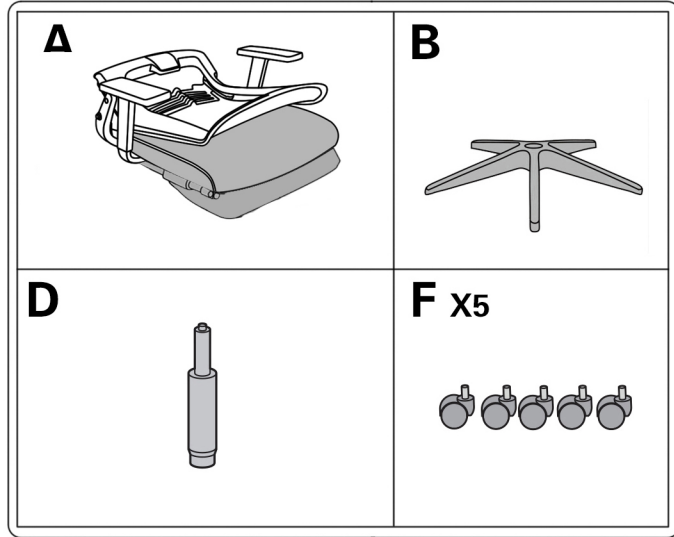

# ASSEMBLY INSTRUCTION

BEFORE ASSEMBLY THIS PRODUCT,  
PLEASE READ THIS INSTRUCTIONS CAREFULLY.

with footrest

**5**

**6**

**Installation Complete**

Standing behind the chair ,press the buttons in both sides at the same time, then push forward the back frame to fold the chair.

Adjust 60MM up and down

Pull lever out to tilt

**WARNING**

- FAILURE TO FOLLOW THESE INSTRUCTIONS MAY RESULT IN SERIOUS INJURY
1. THIS PRODUCT IS DESIGNED FOR SEATING ONLY . DO NOT STAND ON THIS PRODUCT. DO NOT USE IT AS A STEP LADDER
  2. DO NOT USE THIS PRODUCT UNLESS ALL BOLTS AND PARTS ARE FIRMLY TIGHTENED.
  3. IF ANY PARTS ARE MISSING, DAMAGED OR WORN ,STOP USING THIS PRODUCT. REPAIR THE PRODUCT WITH THE REPLACEMENT PARTS FROM MANUFACTURER.
  4. DO NOT SIT ON THE ARMREST OF THIS PRODUCT.
  5. THIS PRODUCT IS DESIGNED FOR ONE PERSON SITTING AT A TIME .
  6. KEEP OUT OF REACH OF CHILDREN UNDER THE AGE OF 10 UNLESS ASSISTANCE FROM AN ADULT IS PROVIDED.