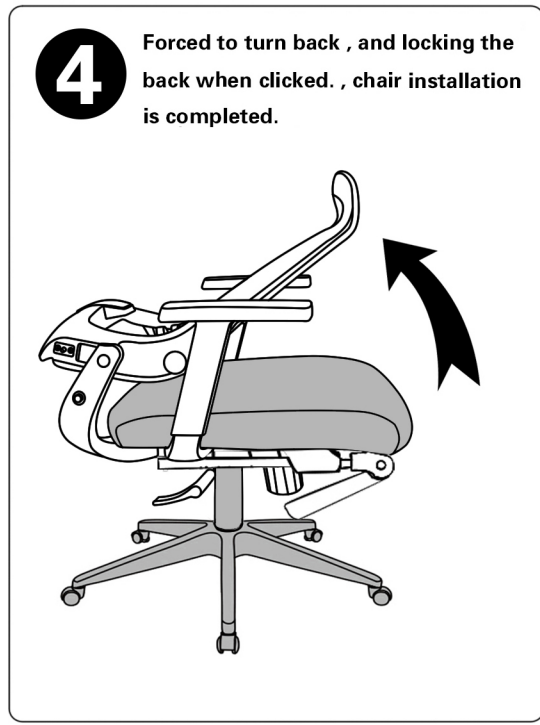

# ASSEMBLY INSTRUCTION

BEFORE ASSEMBLY THIS PRODUCT,  
PLEASE READ THIS INSTRUCTIONS CAREFULLY.

with footrest

**5**

**6**

**Installation Complete**

Standing behind the chair ,press the buttons in both sides at the same time, then push forward the back frame to fold the chair.

Adjust 60MM up and down

Pull lever out to tilt

**WARNING**

- FAILURE TO FOLLOW THESE INSTRUCTIONS MAY RESULT IN SERIOUS INJURY
1. THIS PRODUCT IS DESIGNED FOR SEATING ONLY . DO NOT STAND ON THIS PRODUCT. DO NOT USE IT AS A STEP LADDER
  2. DO NOT USE THIS PRODUCT UNLESS ALL BOLTS AND PARTS ARE FIRMLY TIGHTENED.
  3. IF ANY PARTS ARE MISSING, DAMAGED OR WORN ,STOP USING THIS PRODUCT. REPAIR THE PRODUCT WITH THE REPLACEMENT PARTS FROM MANUFACTURER.
  4. DO NOT SIT ON THE ARMREST OF THIS PRODUCT.
  5. THIS PRODUCT IS DESIGNED FOR ONE PERSON SITTING AT A TIME .
  6. KEEP OUT OF REACH OF CHILDREN UNDER THE AGE OF 10 UNLESS ASSISTANCE FROM AN ADULT IS PROVIDED.