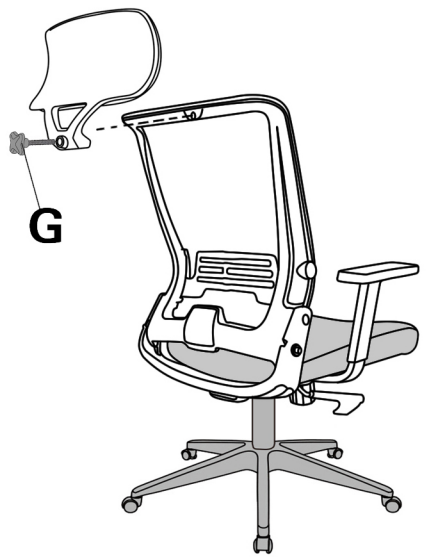

# ASSEMBLY INSTRUCTION

BEFORE ASSEMBLY THIS PRODUCT,  
PLEASE READ THIS INSTRUCTIONS CAREFULLY.

with footrest

**5**

**6**

**Installation Complete**

Standing behind the chair ,press the buttons in both sides at the same time, then push forward the back frame to fold the chair.

Adjust 60MM up and down

Pull lever out to tilt

**WARNING**

- FAILURE TO FOLLOW THESE INSTRUCTIONS MAY RESULT IN SERIOUS INJURY
1. THIS PRODUCT IS DESIGNED FOR SEATING ONLY . DO NOT STAND ON THIS PRODUCT. DO NOT USE IT AS A STEP LADDER
  2. DO NOT USE THIS PRODUCT UNLESS ALL BOLTS AND PARTS ARE FIRMLY TIGHTENED.
  3. IF ANY PARTS ARE MISSING, DAMAGED OR WORN ,STOP USING THIS PRODUCT. REPAIR THE PRODUCT WITH THE REPLACEMENT PARTS FROM MANUFACTURER.
  4. DO NOT SIT ON THE ARMREST OF THIS PRODUCT.
  5. THIS PRODUCT IS DESIGNED FOR ONE PERSON SITTING AT A TIME .
  6. KEEP OUT OF REACH OF CHILDREN UNDER THE AGE OF 10 UNLESS ASSISTANCE FROM AN ADULT IS PROVIDED.