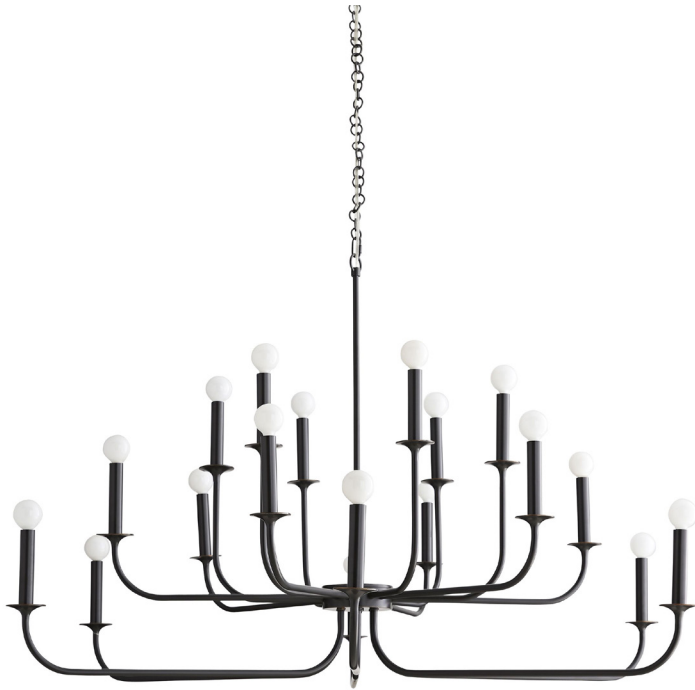

BRECK LARGE CHANDELIER

This chandelier features steel arms that curve upwards reaching from a center point at two different heights to create a double tier effect. The entire structure is finished in a bronze tone and is constructed with a seamless design. It's a modern take on a centuries-old classic. It holds eighteen exposed bulbs for maximum light. Damp-rated, although limited covered outdoor conditions may affect finish. Also available in antique brass (89105) and antique silver (89122).

SHIPPING REQUIREMENTS: TruckShip

CONTRACT: Contract Suitable As Is

ALTERNATE SIZES: 89344 - Breck Small Chandelier
 89343 - Breck Small Chandelier
 89416 - Breck Small Chandelier

ADDITIONAL FINISHES

Antique
Silver

89345

Bronze

H: 38 IN

Dia: 48.00 IN

18 sockets

40 watt max