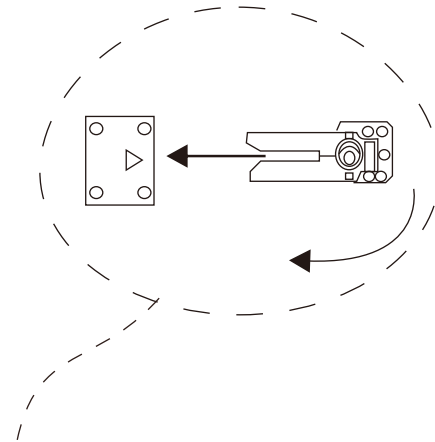

MOE'S

home collection

ASSEMBLY INSTRUCTIONS.

NAOMI CONCAVE SOFA DARK BROWN

OA-1092-20

THANK YOU FOR YOUR PURCHASE!

PARTS AND HARDWARE

PARTS LIST

No.	DESCRIPTION	IMAGE	Q'TY
A	BODY		1

STEP 1.

NOTES.

Thank you for purchasing this quality product!
Be sure to check all packing material carefully for small part that may have come loose inside the carton during shipping.