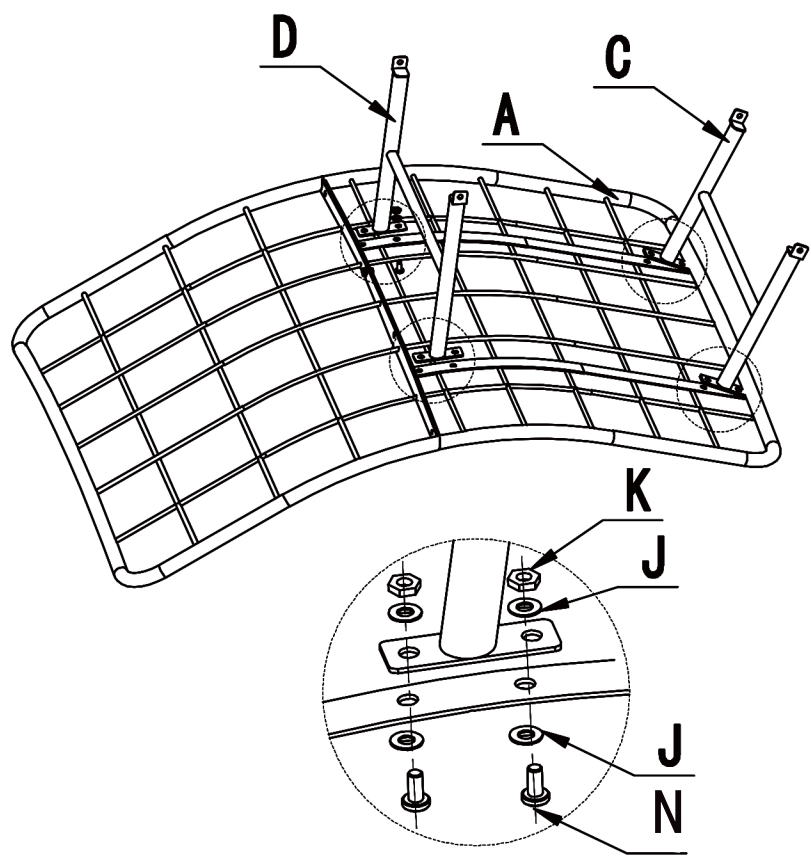

Rocking Chair

Product ID. QB5K6

Scan for Support
support@garvee.com

Distributed by
GARVEE.com

V2512303VMT

| | | |
|----------|----------|---|
| A | 1 |  |
| B | 1 |  |
| C | 1 |  |
| D | 1 |  |
| E | 2 |  |
| F | 1 |  |

| | | |
|----------|-----------|---|
| H | 4 |  M6*20 |
| I | 4 |  M6*45 |
| J | 32 |  |
| K | 16 |  M6 |
| L | 1 |  |
| M | 1 |  |
| N | 8 |  M6*30 |

1

2

3

4