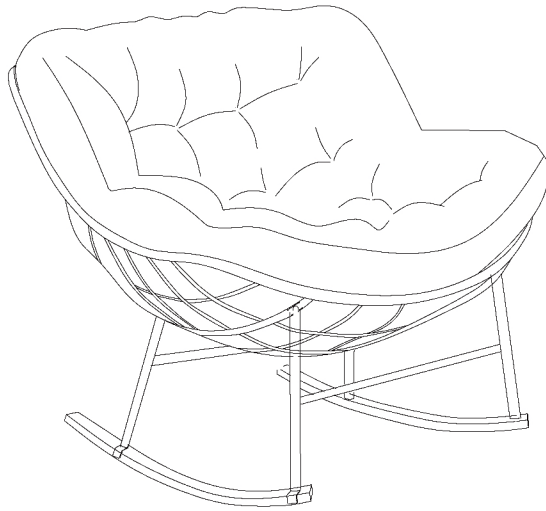

Rocking Chair

Product ID. QB5K6

Scan for Support
support@garvee.com

Distributed by
GARVEE.com

V2512303VMT

| | | |
|----------|----------|---|
| A | 1 |  |
| B | 1 |  |
| C | 1 |  |
| D | 1 |  |
| E | 2 |  |
| F | 1 |  |