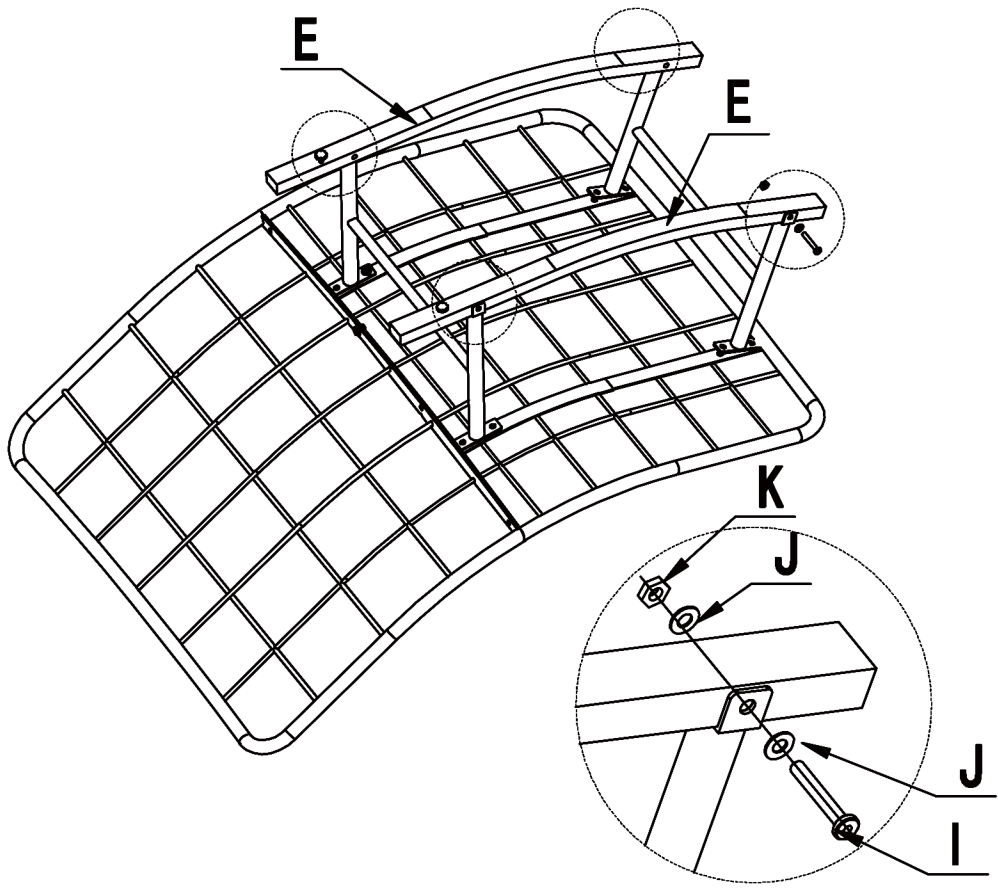

Rocking Chair

Product ID. QB5K6

Scan for Support
support@garvee.com

Distributed by
GARVEE.com

V2512303VMT

| | | |
|----------|----------|---|
| A | 1 |  |
| B | 1 |  |
| C | 1 |  |
| D | 1 |  |
| E | 2 |  |
| F | 1 |  |

| | | |
|----------|-----------|---|
| H | 4 |  M6*20 |
| I | 4 |  M6*45 |
| J | 32 |  |
| K | 16 |  M6 |
| L | 1 |  |
| M | 1 |  |
| N | 8 |  M6*30 |

1

2

3

4