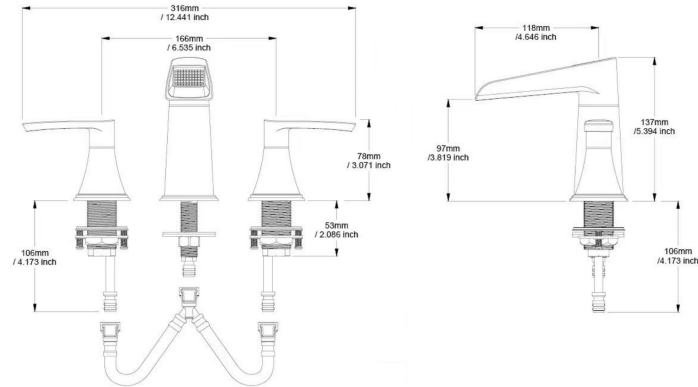

Dimension/Specification

Sku No. 83005