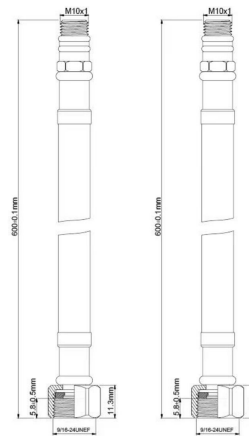

Dimension/Specification

Sku No. 83005