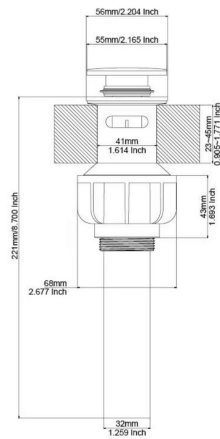

Dimension/Specification

Sku No. 83005