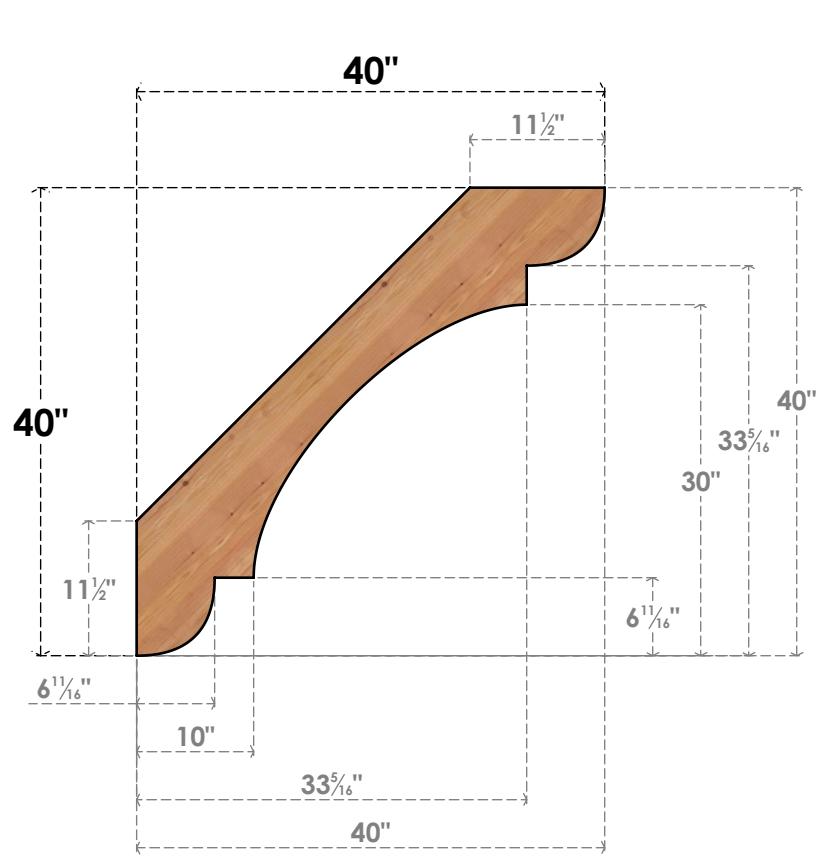

# BRC04X40X40OLY00SWR

3 1/2"W X 40"D X 40"H OLYMPIC SMOOTH BRACE, WESTERN RED CEDAR

**SIDE**

**FRONT**

EKENA MILLWORK  
 2300 WEST MAIN ST.  
 CLARKSVILLE, TX 75426  
 TOLL FREE: 866-607-0453  
 WWW.EKENAMILLWORK.COM

**NOTES**

1. INSTALLATION TO BE COMPLETED IN ACCORDANCE WITH MANUFACTURER'S SPECIFICATIONS.
2. DRAWING MAY NOT BE TO SCALE
3. THIS DRAWING IS INTENDED FOR DESIGN AND PLANNING PURPOSES ONLY.
4. ALL INFORMATION CONTAINED HEREIN WAS CURRENT AT THE TIME OF DEVELOPMENT BUT MUST BE REVIEWED AND APPROVED BY THE PRODUCT MANUFACTURER TO BE CONSIDERED ACCURATE.
5. PRODUCTS ARE NOT KILN DRIED. THIS ITEM IS UNIQUE AND WILL CONTAIN THE NATURAL VARIATIONS THAT THE WOOD SPECIES OFFERS. THIS MAY RESULT IN VARIATIONS UP TO 1/4"