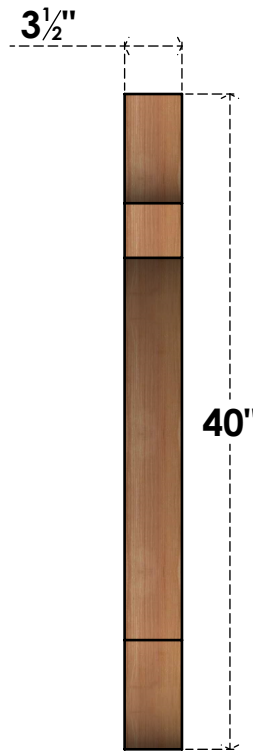

# BRC04X40X40OLY00SWR

3 1/2"W X 40"D X 40"H OLYMPIC SMOOTH BRACE, WESTERN RED CEDAR

**SIDE**

**FRONT**

EKENA MILLWORK  
 2300 WEST MAIN ST.  
 CLARKSVILLE, TX 75426  
 TOLL FREE: 866-607-0453  
 WWW.EKENAMILLWORK.COM

**NOTES**

1. INSTALLATION TO BE COMPLETED IN ACCORDANCE WITH MANUFACTURER'S SPECIFICATIONS.
2. DRAWING MAY NOT BE TO SCALE
3. THIS DRAWING IS INTENDED FOR DESIGN AND PLANNING PURPOSES ONLY.
4. ALL INFORMATION CONTAINED HEREIN WAS CURRENT AT THE TIME OF DEVELOPMENT BUT MUST BE REVIEWED AND APPROVED BY THE PRODUCT MANUFACTURER TO BE CONSIDERED ACCURATE.
5. PRODUCTS ARE NOT KILN DRIED. THIS ITEM IS UNIQUE AND WILL CONTAIN THE NATURAL VARIATIONS THAT THE WOOD SPECIES OFFERS. THIS MAY RESULT IN VARIATIONS UP TO 1/4"